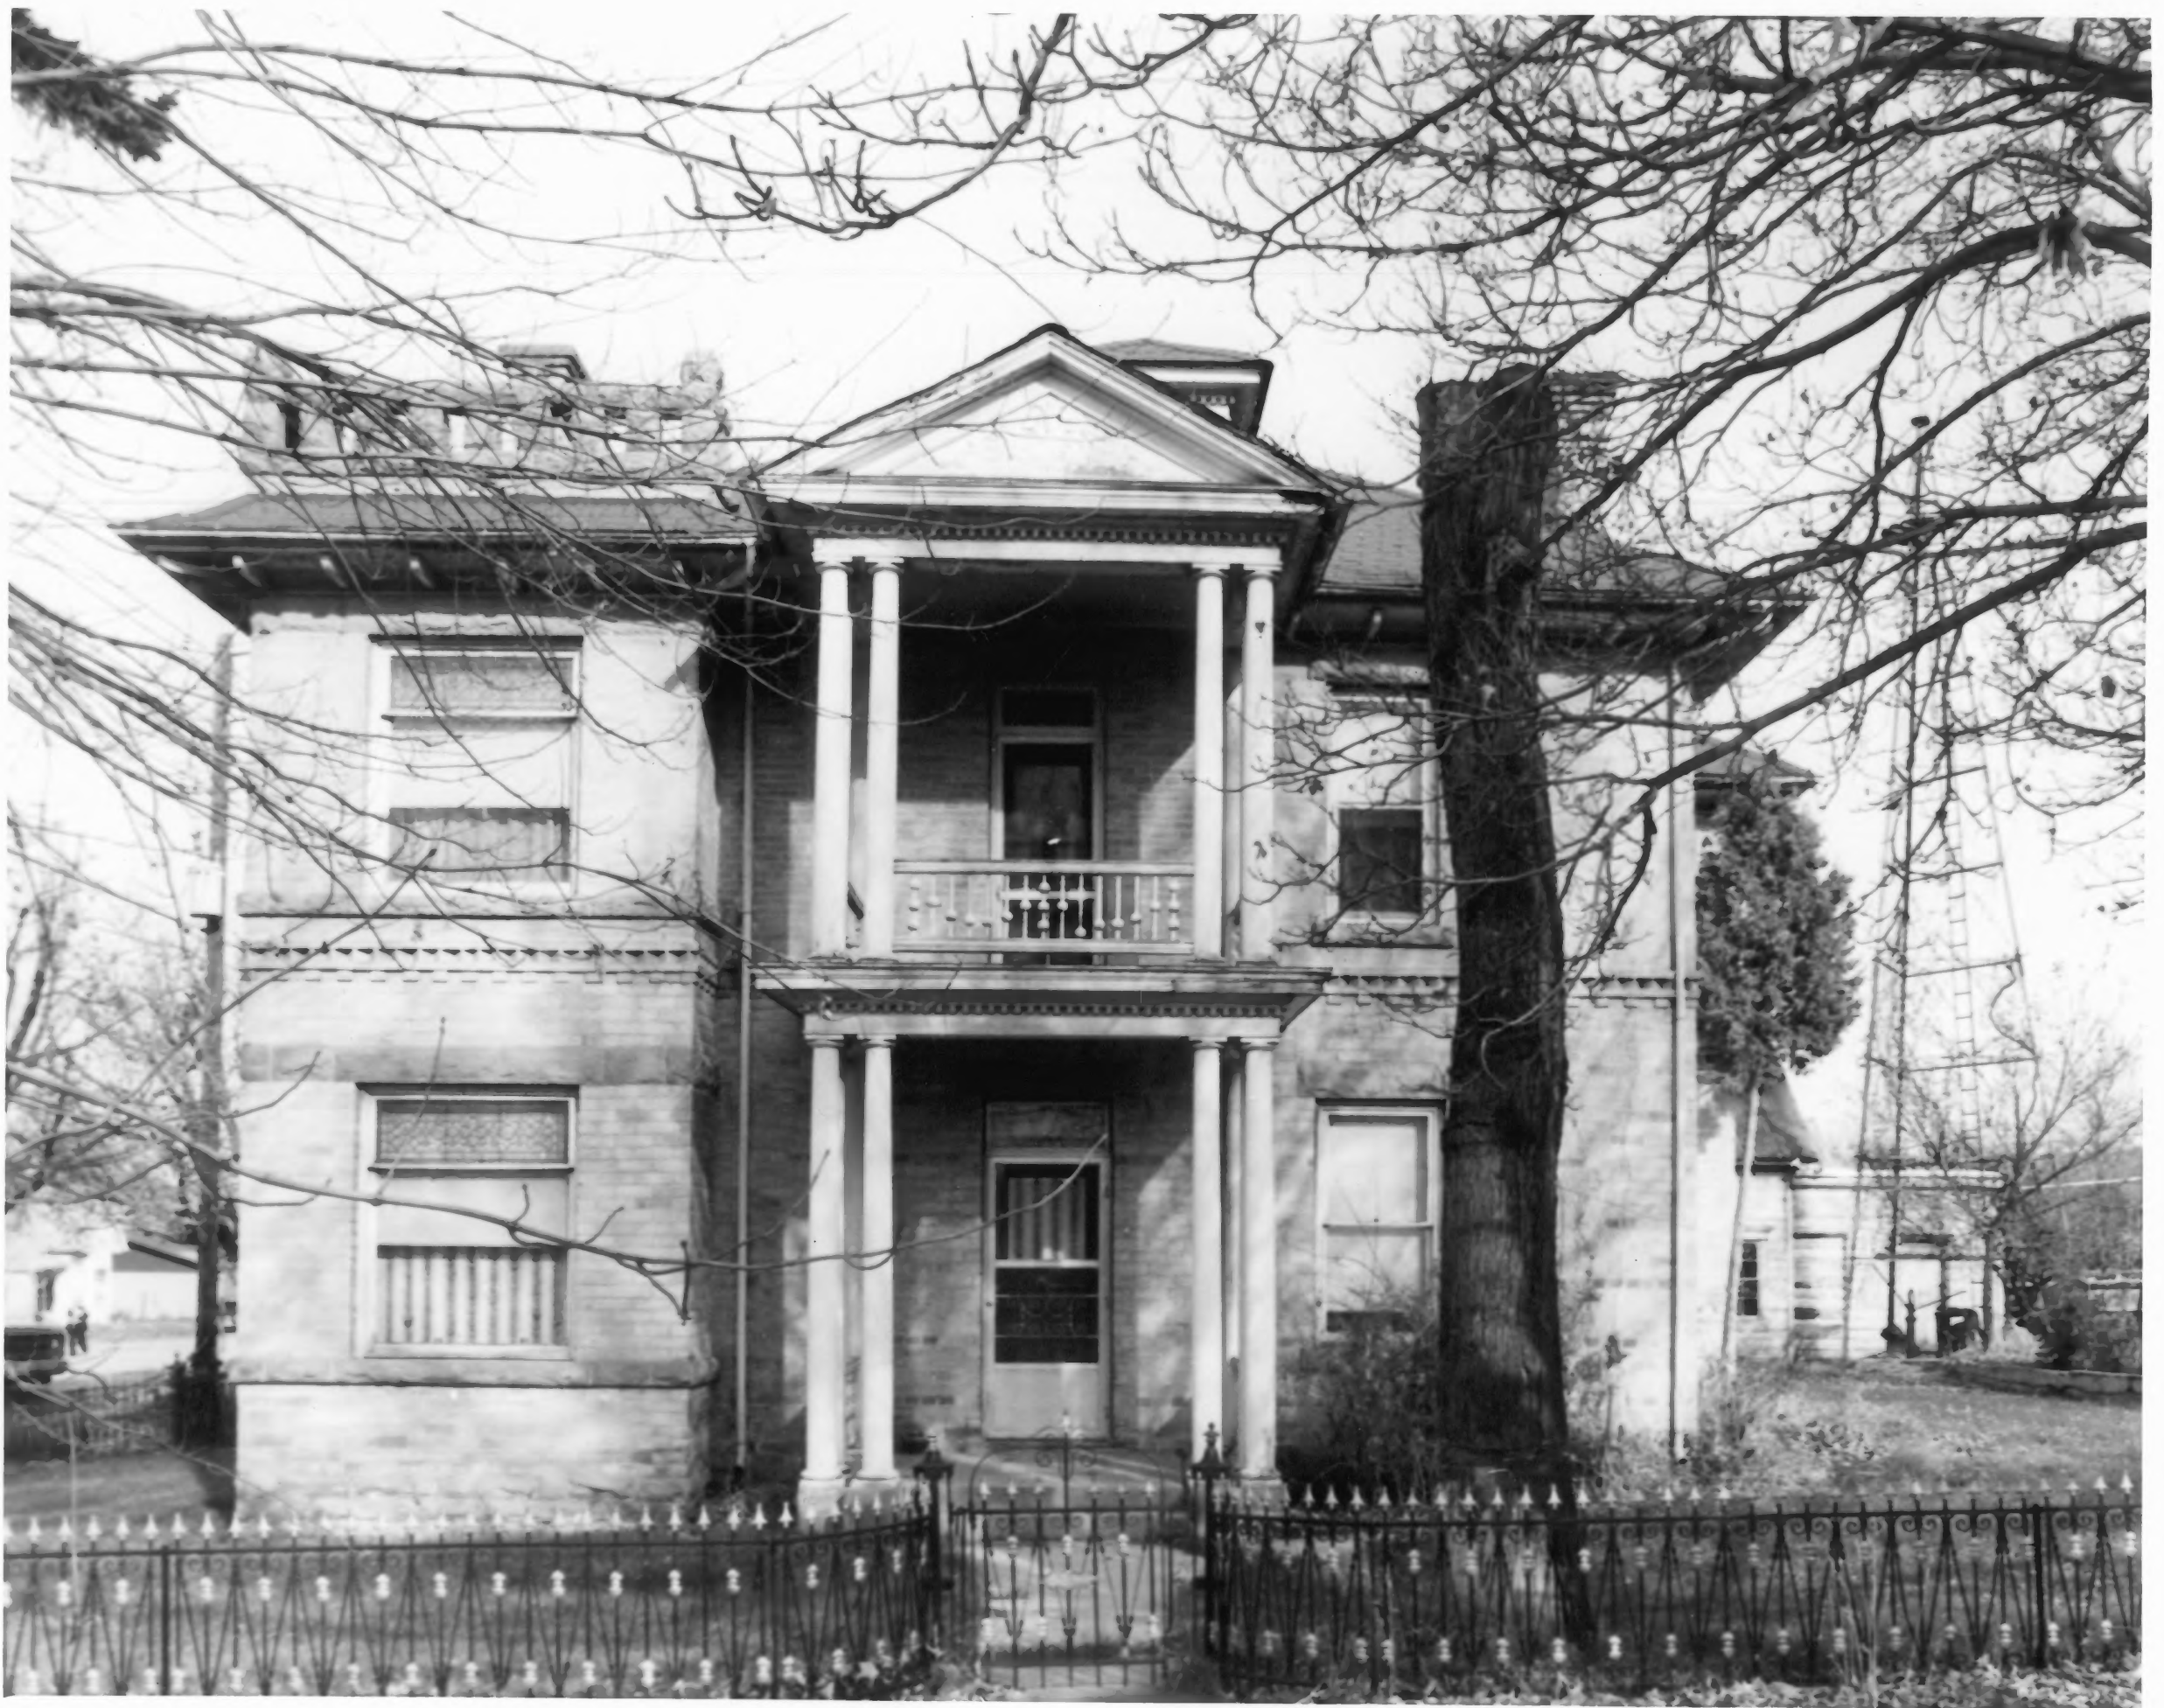

MEAT PRO

J.H. Seely House

Mt. Pleasant, Sanpete County, Utah

South and East facades

Photo by Tom Carter, November 1981

Negative: USHS

JAN 26 1982

J.H. Seely House
Mt. Pleasant, Sanpete County

South Facade
Photo by Tom Carter, November 1981

Negative: USHS

JAN 26 1982

J.H. Seely House

Mt. Pleasant, Sanpete County, Utah

Southwest corner, west facade

Photo by Tom Carter, November 1981

Negative: USHS