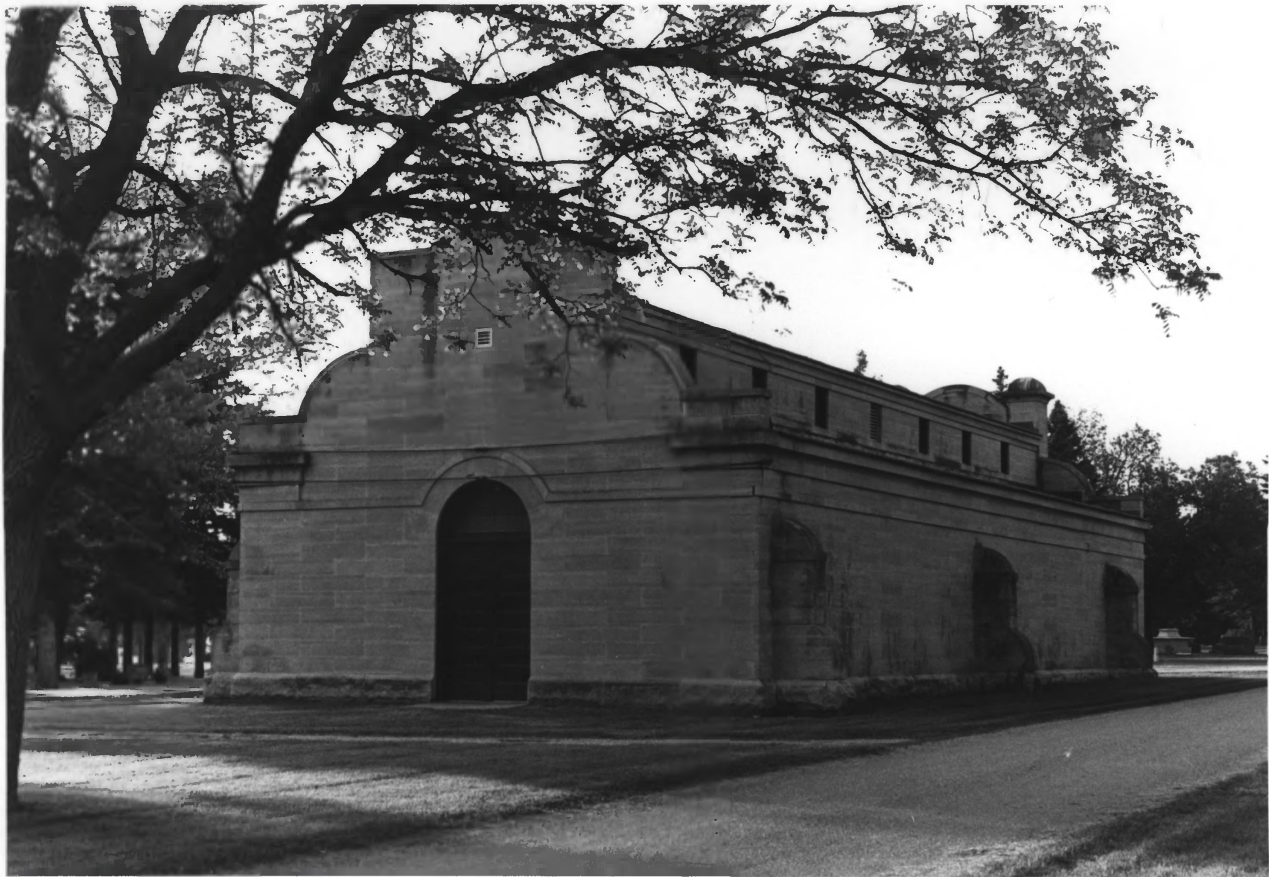

Mount Hope Cemetery Mausoleum

Watertown, South Dakota

M. Betz

June 1986

State Historical Preservation Office

Front and Side Facades Looking Southeast

Photograph #1 of Two

Mount Hope Cemetery Mausoleum

Watertown, South Dakota

M. Betz

June 1986

State Historical Preservation Office

Rear and Side Facades Looking Northwest

Photograph #2 of Two