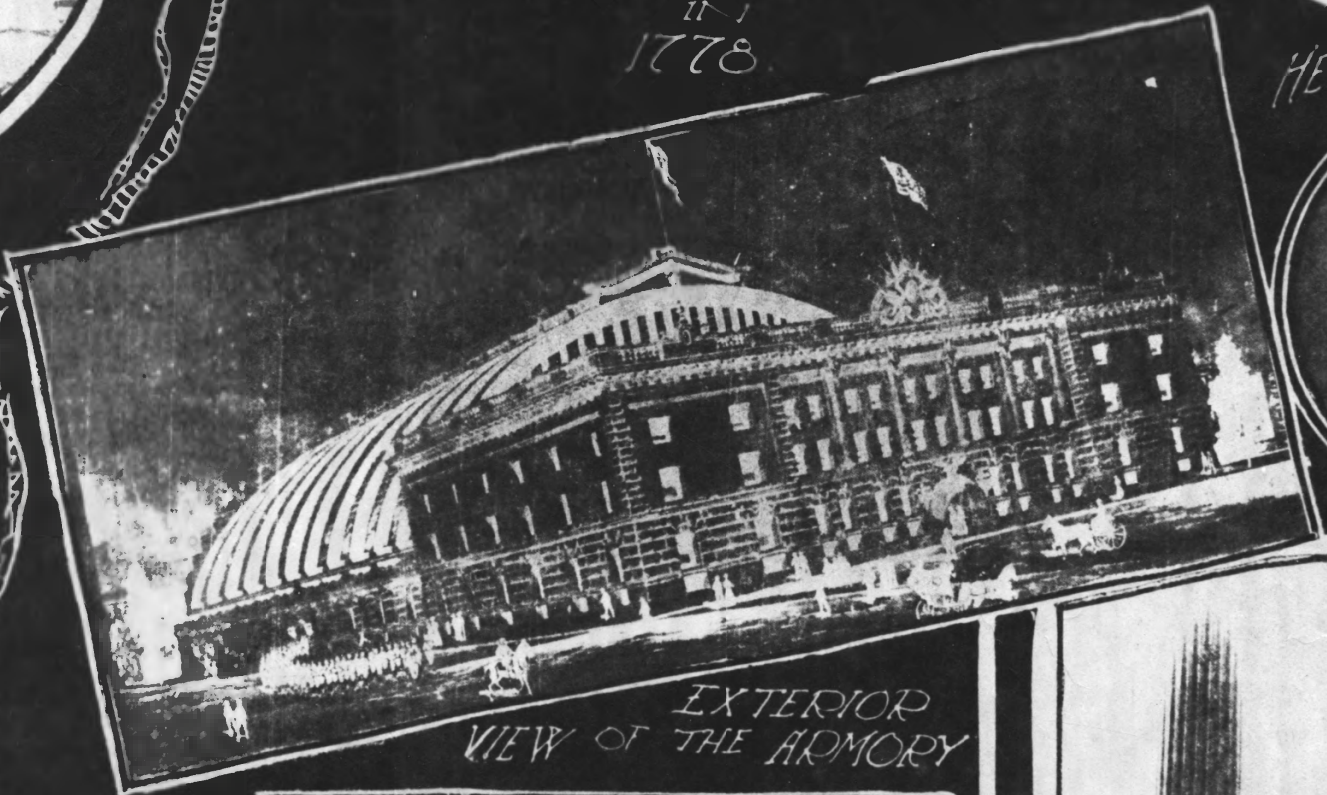

Diane Kane
727 West Main Street
Louisville, Kentucky 40202
February, 1979

Photo 2. Main facade, looking
northeast.

JAN 29 1980

LOUISVILLE
IN
1778

HENRY

EXTERIOR
VIEW OF THE ARMORY

THE LINCOLN
CABIN

STATUE OF HENRY CLAY