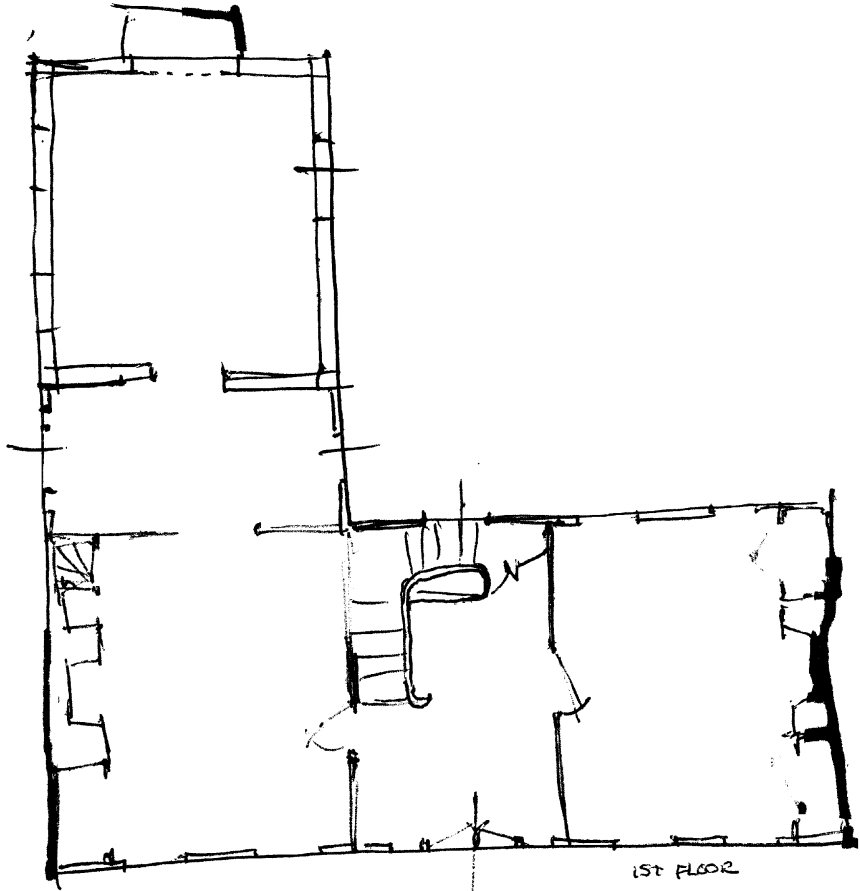

Ck-397 P158

CK-397 Brock House  
Clark County

79003567

1ST FLOOR

2ND FLOOR

[Small dark rectangular object on the wall]

NET WT. 50 LBS.  
MANUFACTURED BY  
R. F. FERTILIZER CO.  
ST. LOUIS, MO.

Winch

NEW YORK  
906 TUSH  
802208

1 - 5 LB TIN  
HATELY  
PURE LARD  
HATELY BROTHERS  
COMPANY  
CHICAGO