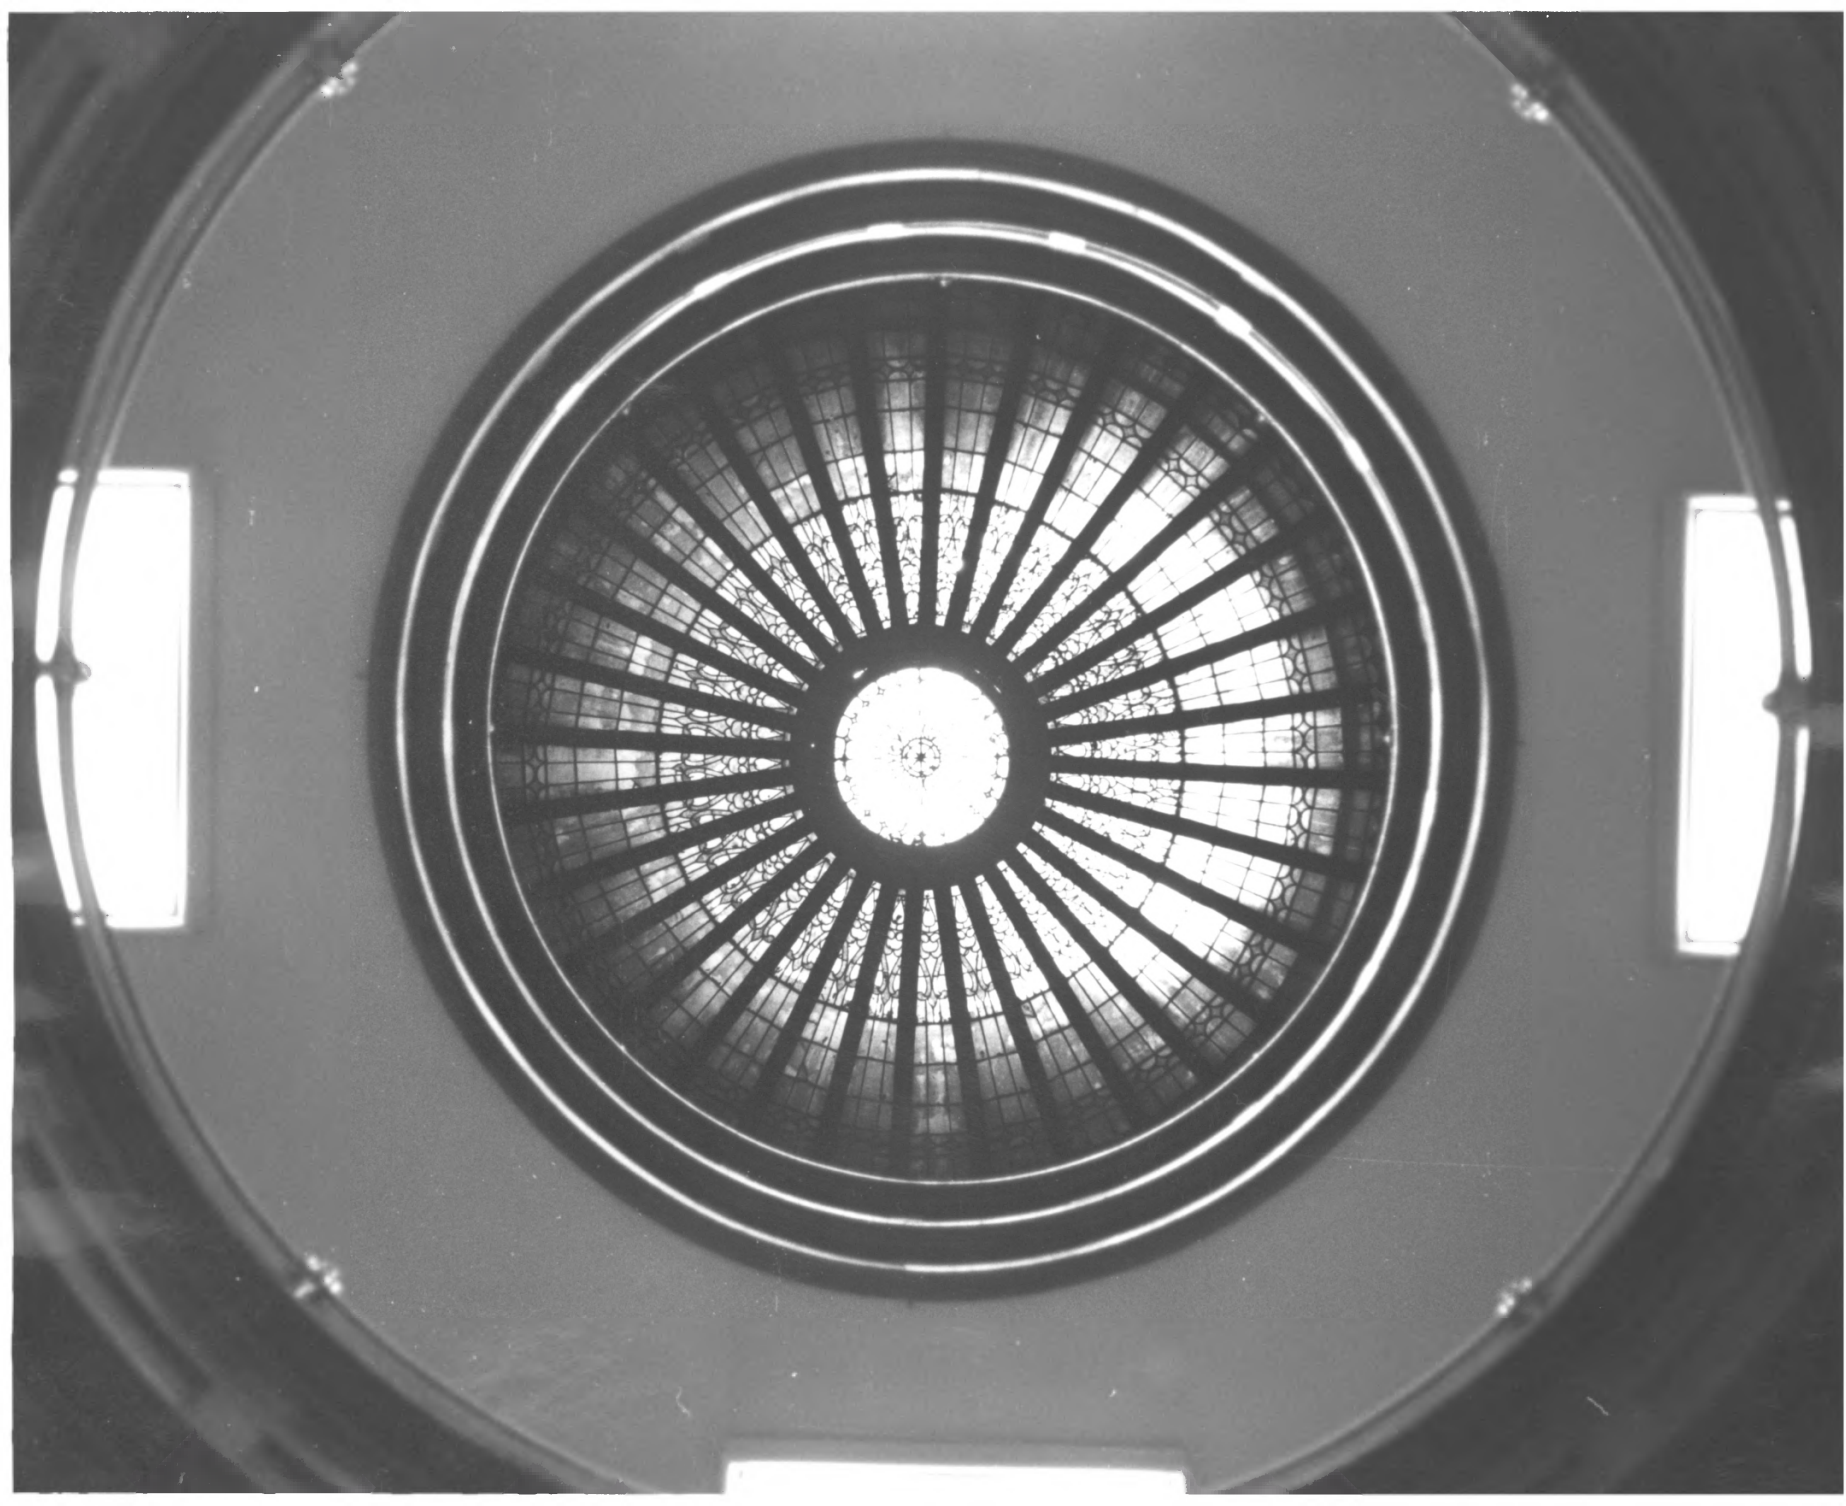

August 1976

Historical Preservation Center

Camera Facing Southwest

Photo #7 

MAR 30 1978

OCT 25 1977

Hyde County Courthouse

Highmore, SD