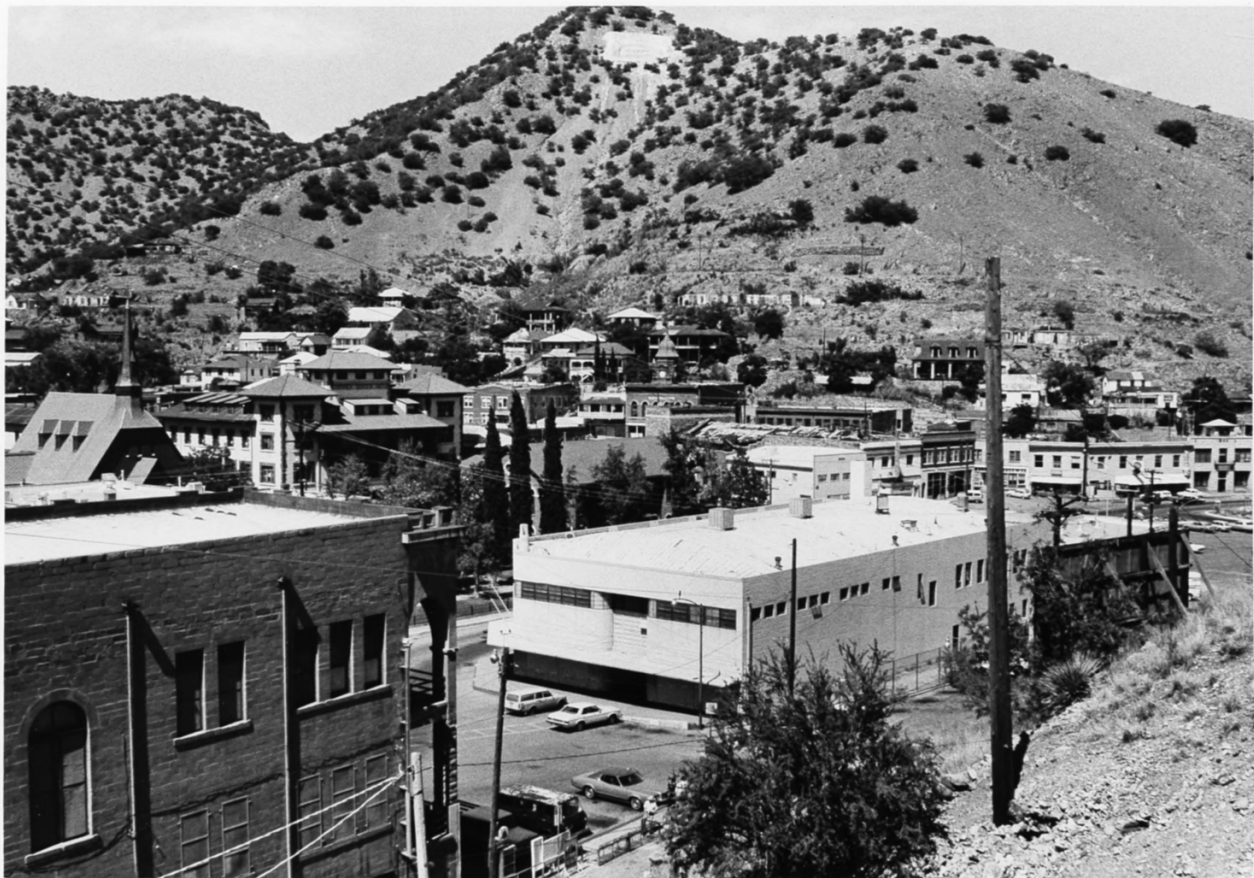

Phelps Dodge General Office Building  
Copper Queen Plaza  
Bisbee, Arizona

Photo No. 1

By: George R. Adams, AASLH

Negative at: HSS, HCRS

Date: May 1978

View: From south, showing front  
(south) facade.

Phelps Dodge General Office Building  
Copper Queen Plaza  
Bisbee, Arizona

Photo No. 2

By: George R. Adams, AASLH

Negative at: HSS, HCRS

Date: May 1978

View: From southwest, showing setting  
of General Office Building (its roof  
is visible in center of photo).

Phelps Dodge General Office Building  
Copper Queen Plaza  
Bisbee, Arizona

Photo No. 3

Courtesy: Arizona State Parks, Phoenix  
Date: 1971

View: From southeast, showing portion  
of south side and east end.