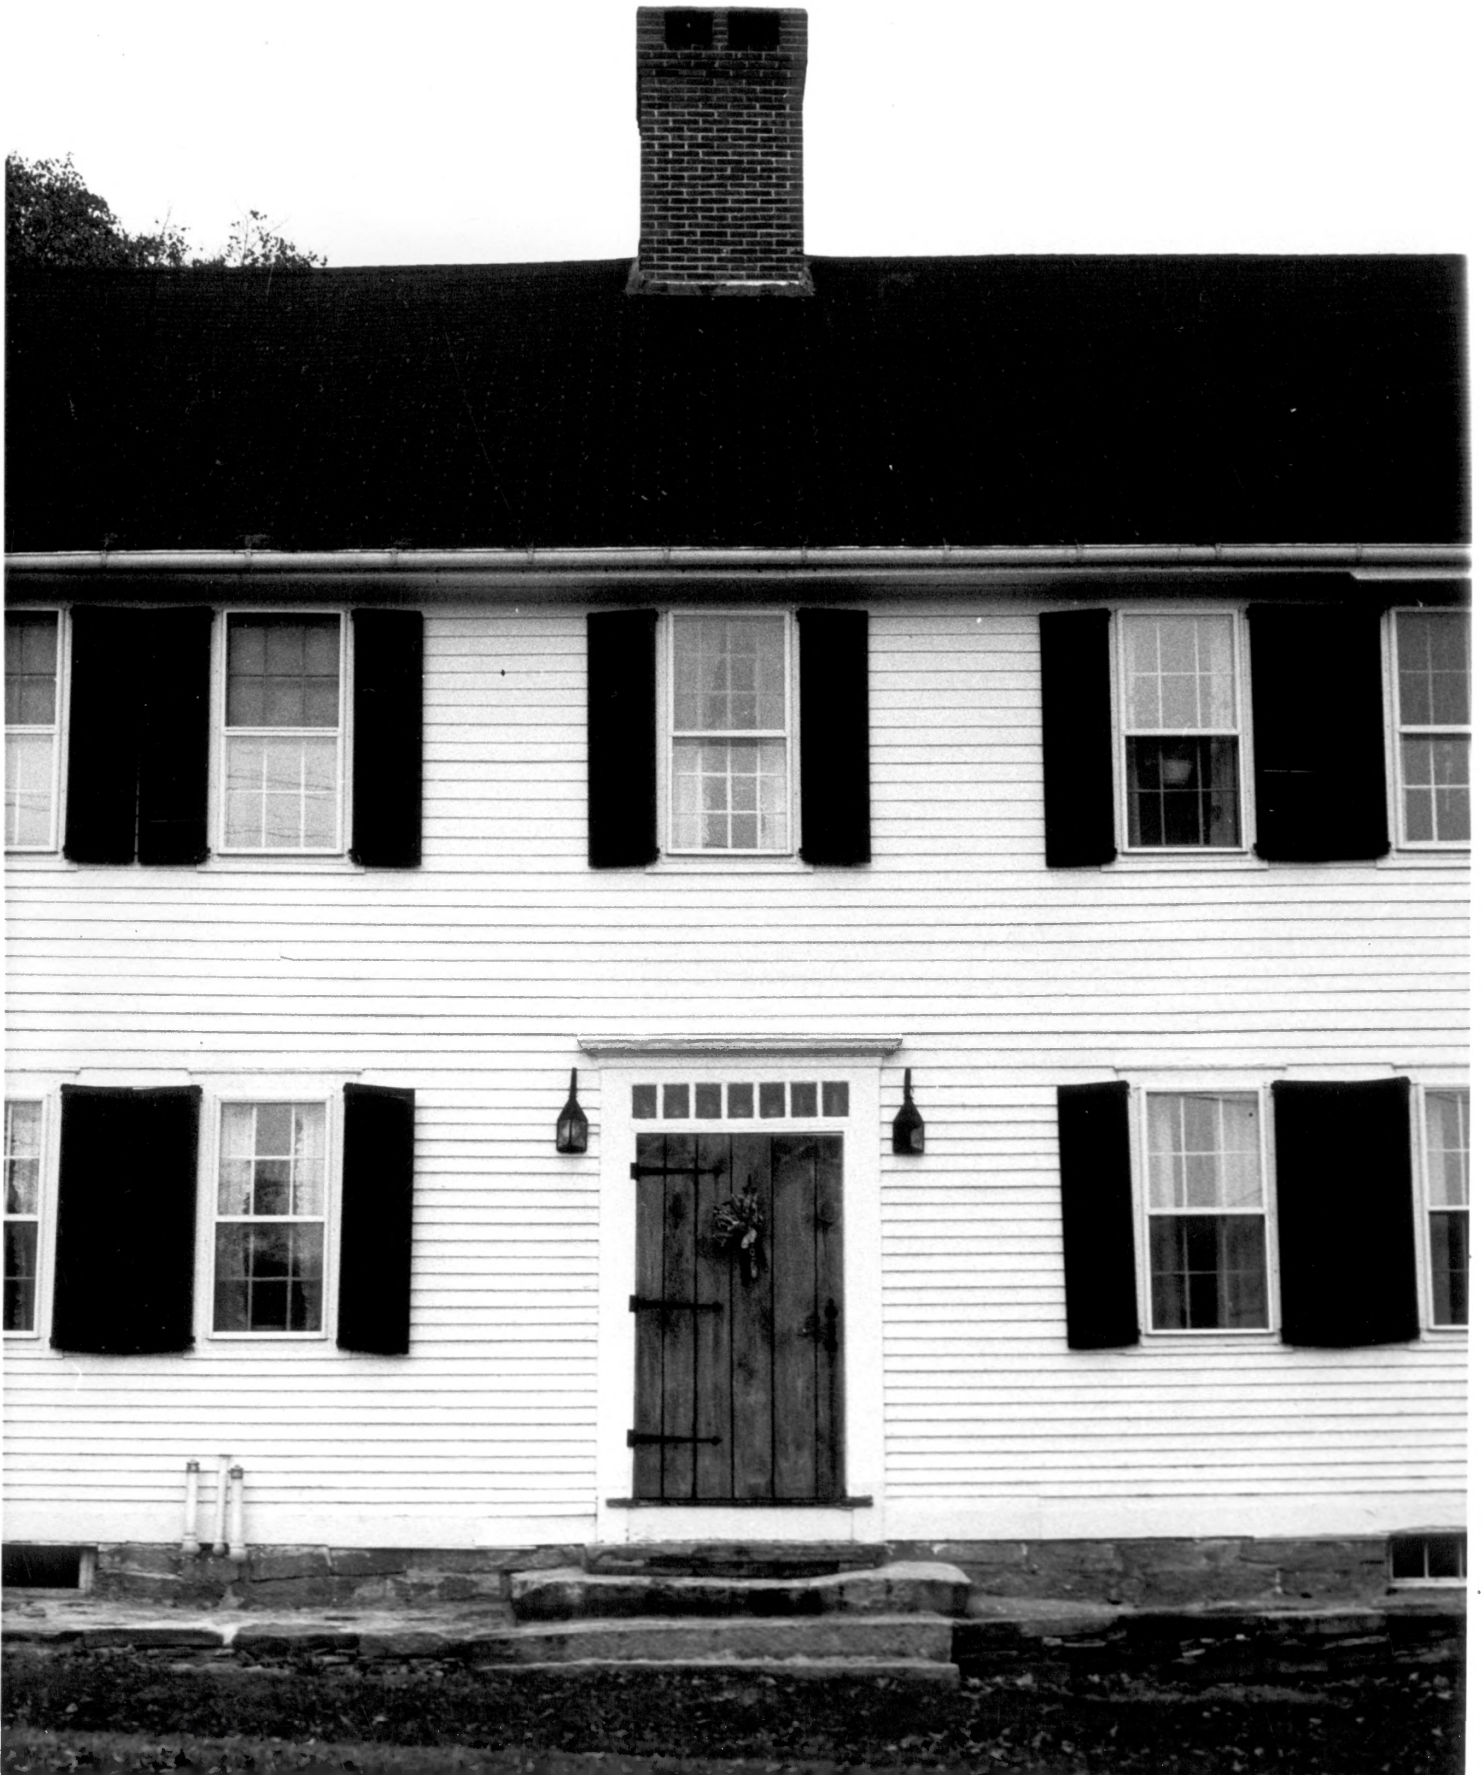

Photo 1

Brigham's Tavern

Coventry, CT

S facade, facing NW

Sarah J. Zimmerman Oct 78

Negs: CT Hist Comm

Photo 2

Brigham's Tavern

Coventry, CT

Detail- Door, S facade

Sarah J. Zimmerman Oct 78

Negs: CT Hist Comm

Photo 3

Brigham's Tavern

Coventry, CT

N elevation, facing W