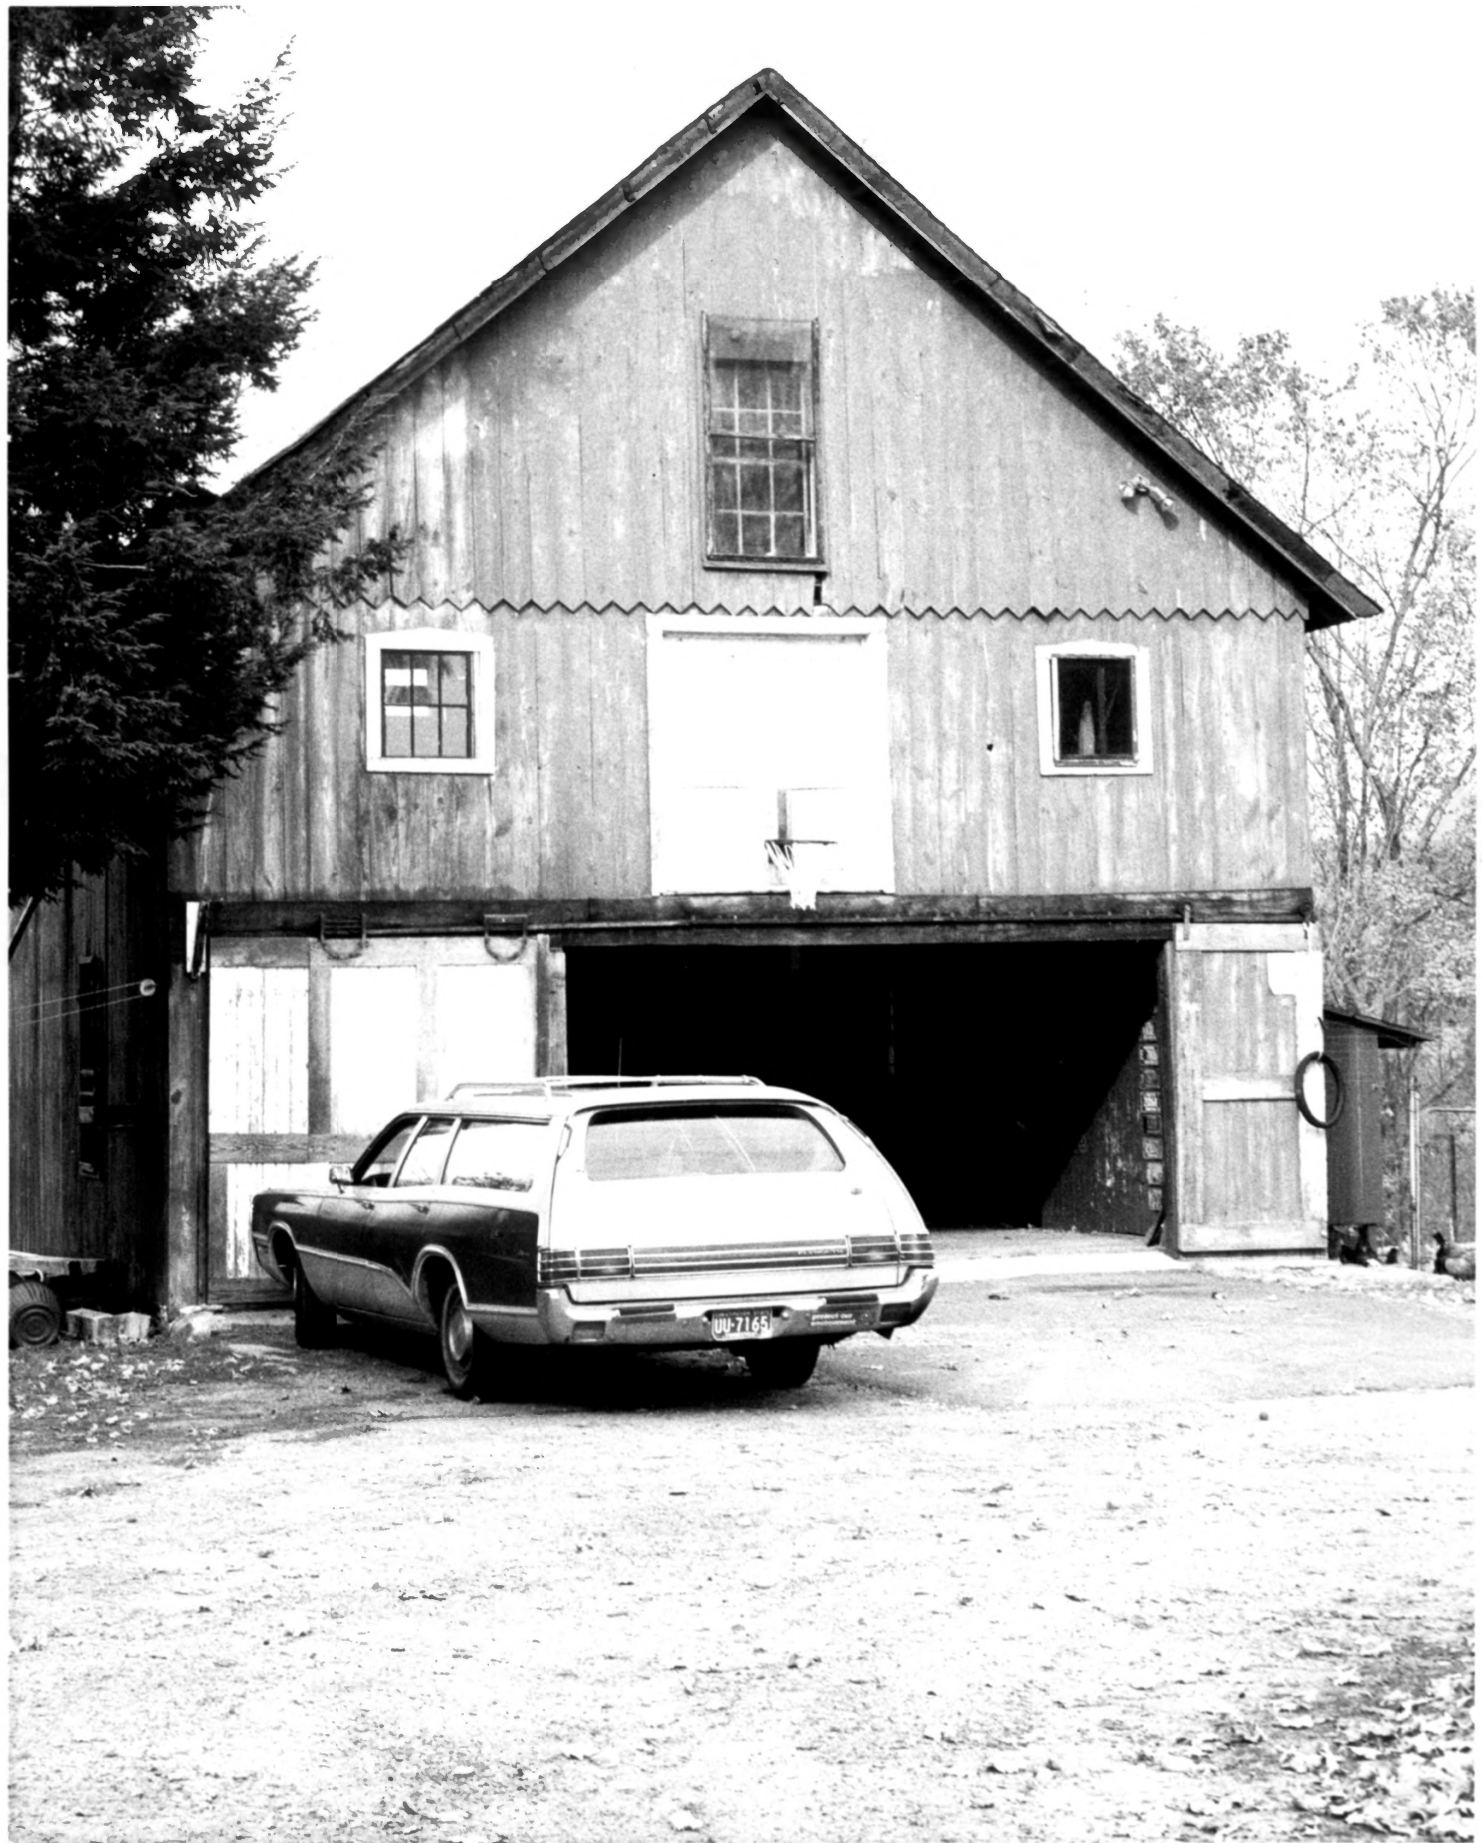

Photo 1

Brigham's Tavern

Coventry, CT

S facade, facing NW

Sarah J. Zimmerman Oct 78

Negs: CT Hist Comm

Photo 2

Brigham's Tavern

Coventry, CT

Detail- Door, S facade

Sarah J. Zimmerman Oct 78

Negs: CT Hist Comm

Photo 3

Brigham's Tavern

Coventry, CT

N elevation, facing W

Sarah J. Zimmerman Oct 78

Negs: CT Hist Comm

Photo 4

Brigham's Tavern

Coventry, CT

Detail- Stone Cellarway Tunnel, E side, facing W

Sarah J. Zimmerman Oct 78

Negs: CT Hist Comm

Photo 5

Brigham's Tavern

Coventry, CT

Barn, c. 1870, S elevation, facing N

Sarah J. Zimmerman Oct 78

Negs: CT Hist Comm

Photo 6

Brigham's Tavern