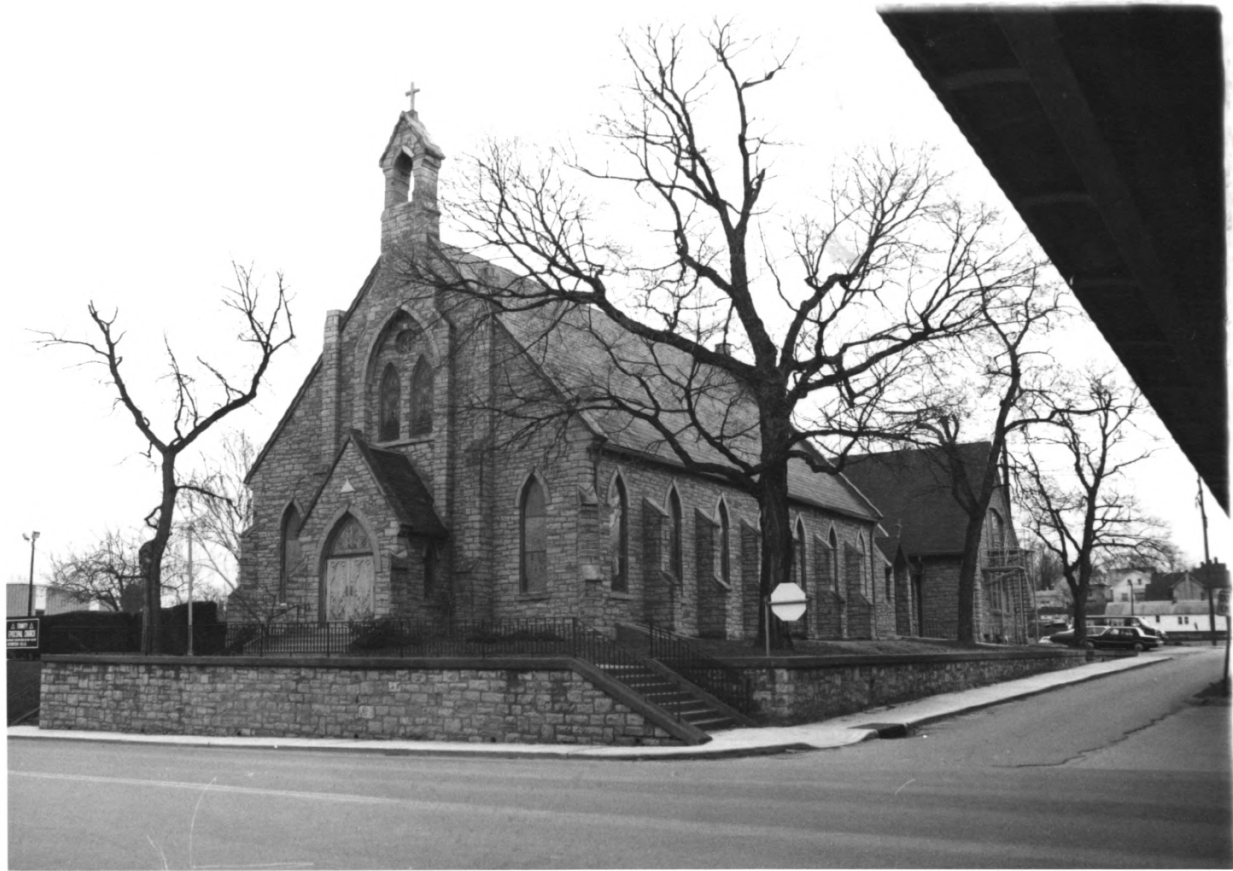

Trinity Episcopal Church

Atchison, Atchison County, KS

Photo by Richard J. Cawthon

Kansas State Historical Society

Frontal view from north

April, 1984

Photo 1 of 6

Trinity Episcopal Church
Atchison, Atchison County, KS
Photo by Richard J. Cawthon
Kansas State Historical Society
View from northwest
April, 1984
Photo 2 of 6

Trinity Episcopal Church
Atchison, Atchison County, KS
Photographer unknown
View from northwest
circa 1868
Photo 3 of 6

Trinity Episcopal Church
Atchison, Atchison County, KS
Photographer unknown
View from northwest
Between 1905 and 1930
Photo 4 of 6