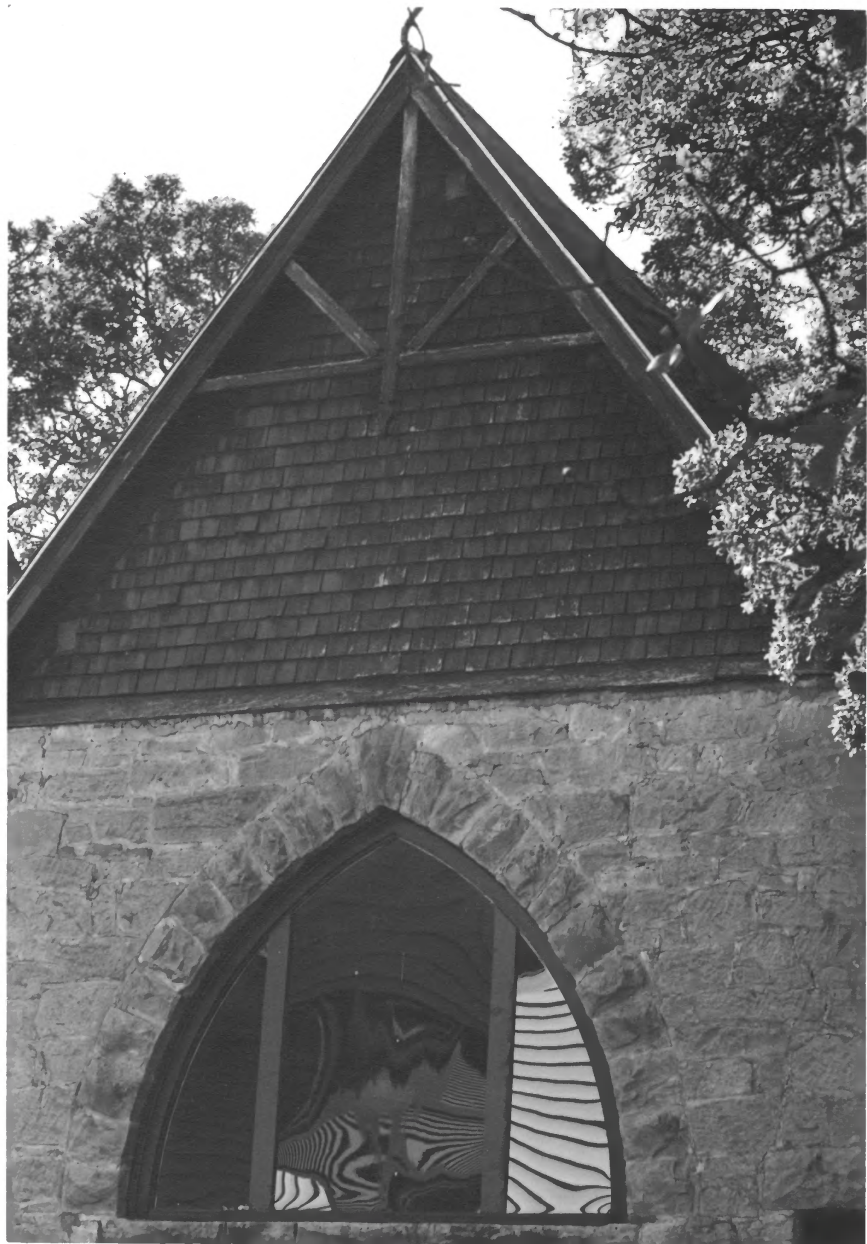

1. ST. STEPHENS EPISCOPAL CHURCH
2. LINCOLN COUNTY / OKLAHOMA
3. JOCELYN LUPKIN
4. NOV. 1999
5. OK SHPO
6. FACING SOUTHWEST
7. PHOTO # 1

1. ST. STEPHENS EPISCOPAL CHURCH
2. LINCOLN COUNTY / OKLAHOMA
3. JOCELYN LUPKIN
4. NOV. 1999
5. OK SHPO
6. GABLE END / WINDOW DETAIL, FACING WEST
7. PHOTO # 2

4. NOV. 1990

5. OK SHPO

6. BUTRESS/EAVE DETAIL, FACING NORTHWEST

7. PHOTO # 4

1. ST. STEPHENS EPISCOPAL CHURCH
2. LINCOLN COUNTY / OKLAHOMA
3. JOCELYN LUPKIN
4. NOV. 1999
5. OK SHPO
6. MAIN ENTRY, FACING SOUTHWEST
7. PHOTO # 5