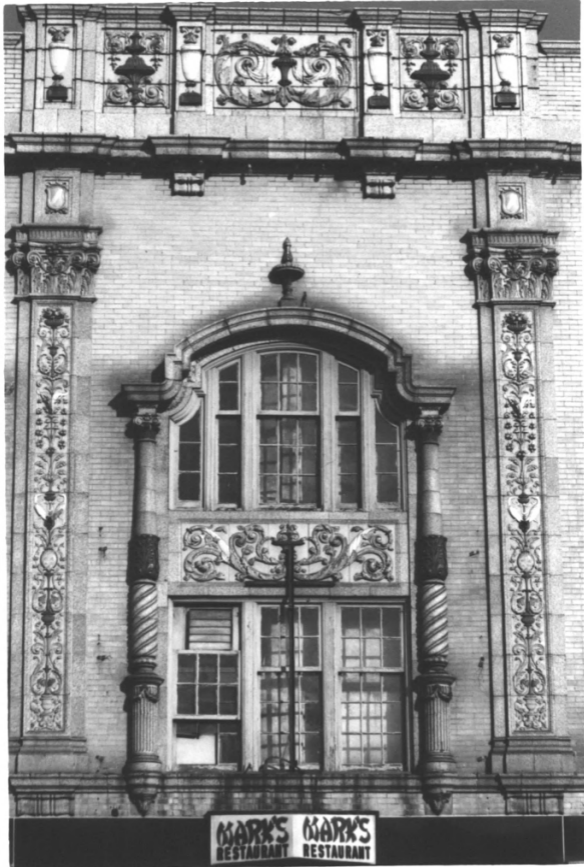

Photo No. ~~100~~ by L. Capek
East elevation - looking
north

Palais Royale Building
South Bend, Indiana
Photo taken November, 1982
Negative filed at:
James E. Childs and Assoc.
521 West Colfax Avenue
South Bend, IN 46601

4 of 13

Photo No. ~~114~~ by L. Capek
South elevation - showing
projection of terra cotta
ornament

Palais Royale Building
South Bend, Indiana
Photo taken November, 1982
Negative filed at:
James E. Childs and Assoc.
521 West Colfax Avenue
South Bend, IN 46601

5 of 13

Photo No. ~~1A~~ by L. Capek
Southeast corner curved
entry bay detail

Palais Royale Building
South Bend, Indiana
Photo taken November, 1982
Negative filed at:
James E. Childs and Assoc.
521 West Colfax Avenue
South Bend, IN 46601