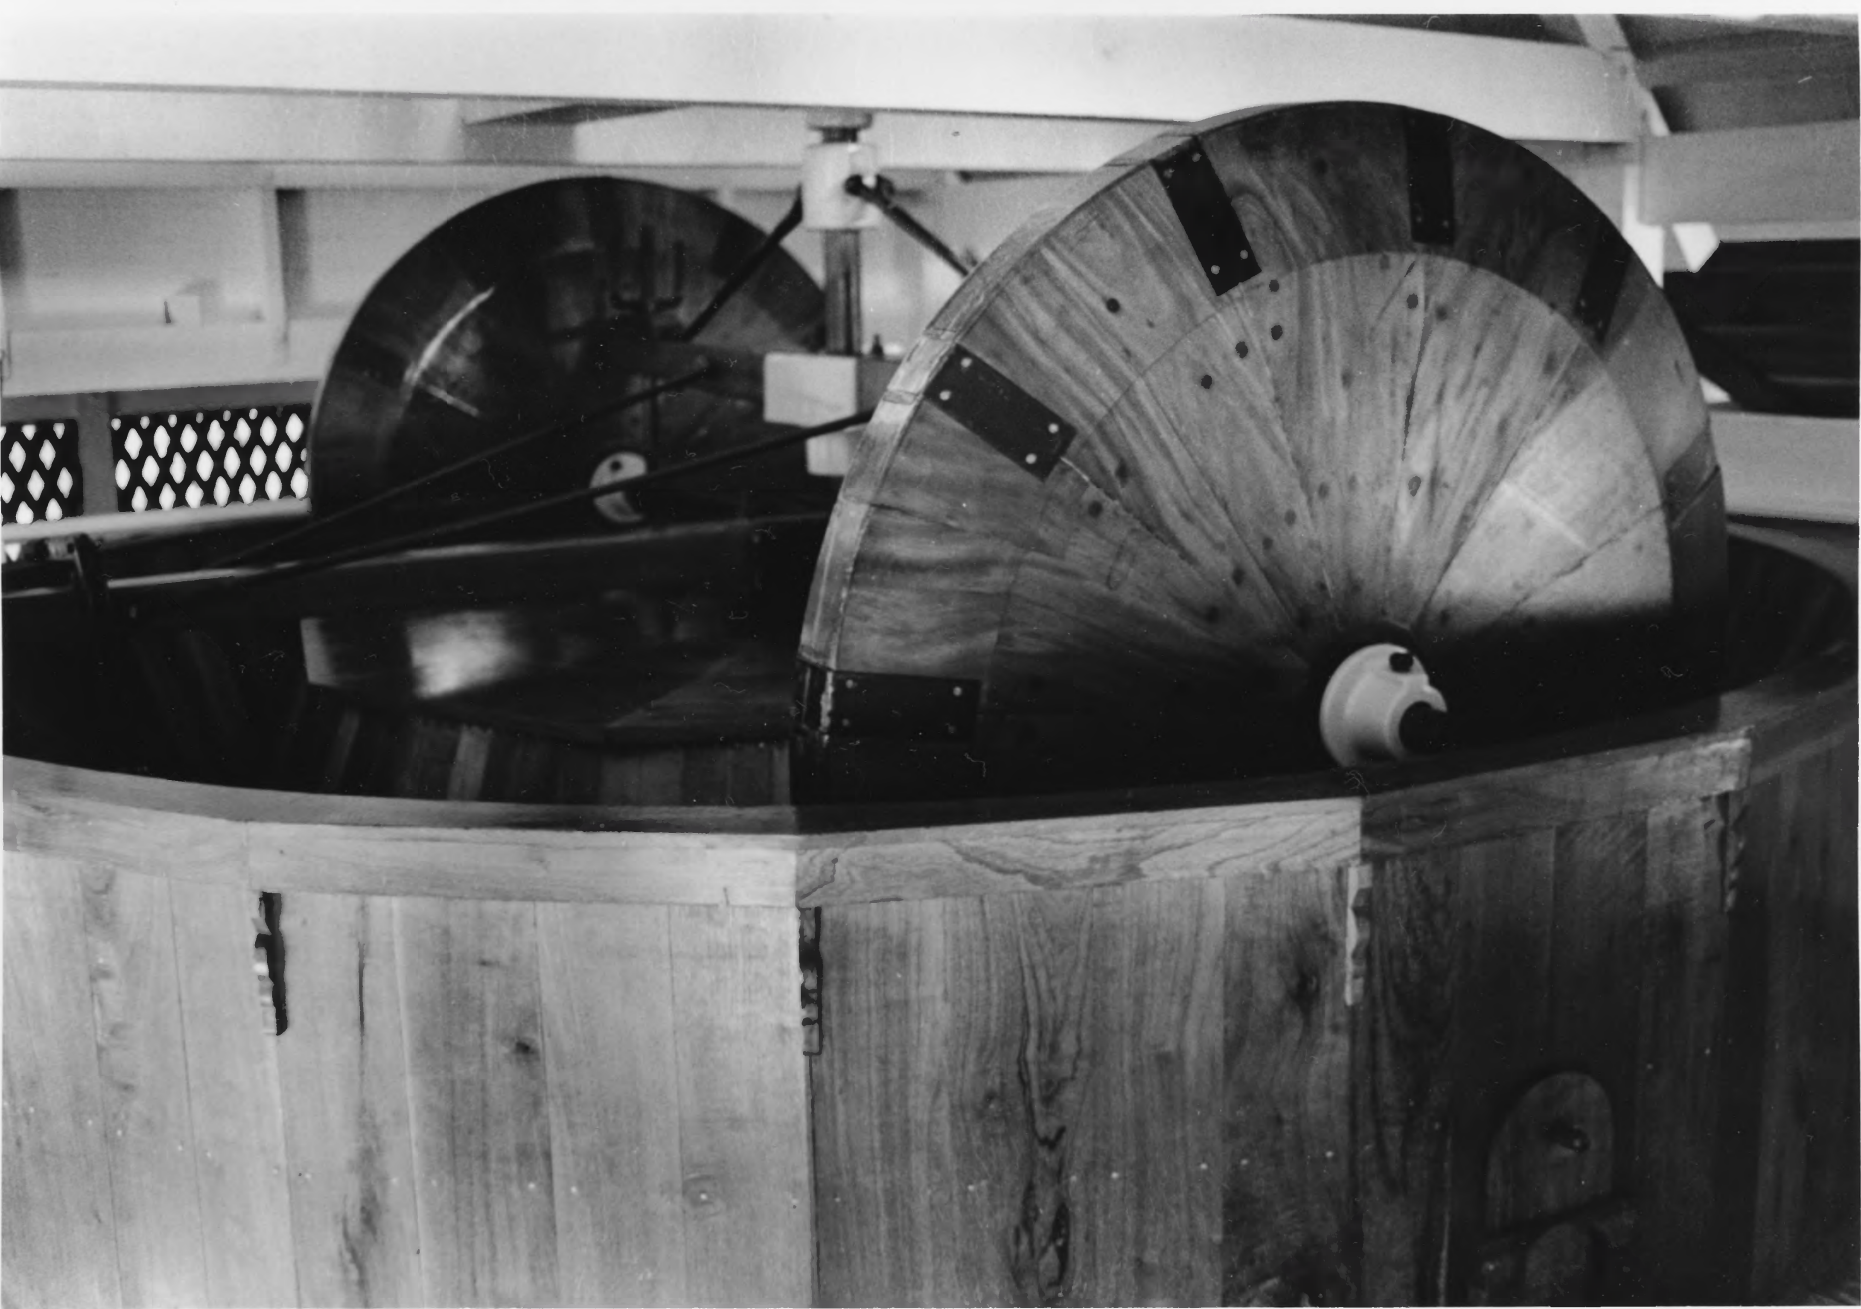

PHOTO BY RICARDO MEDINA

JULY 1988

NEGATIVES AT FIDEICOMISO DE CONSERVACION

VIEW OF COFFEE DEPULPER (MACHINE)

PHOTO # 11

HACIENDA BUENA VISTA

BO. MAGÜEYES, PONCE, PUERTO RICO

PHOTO BY RICARDO MEDINA