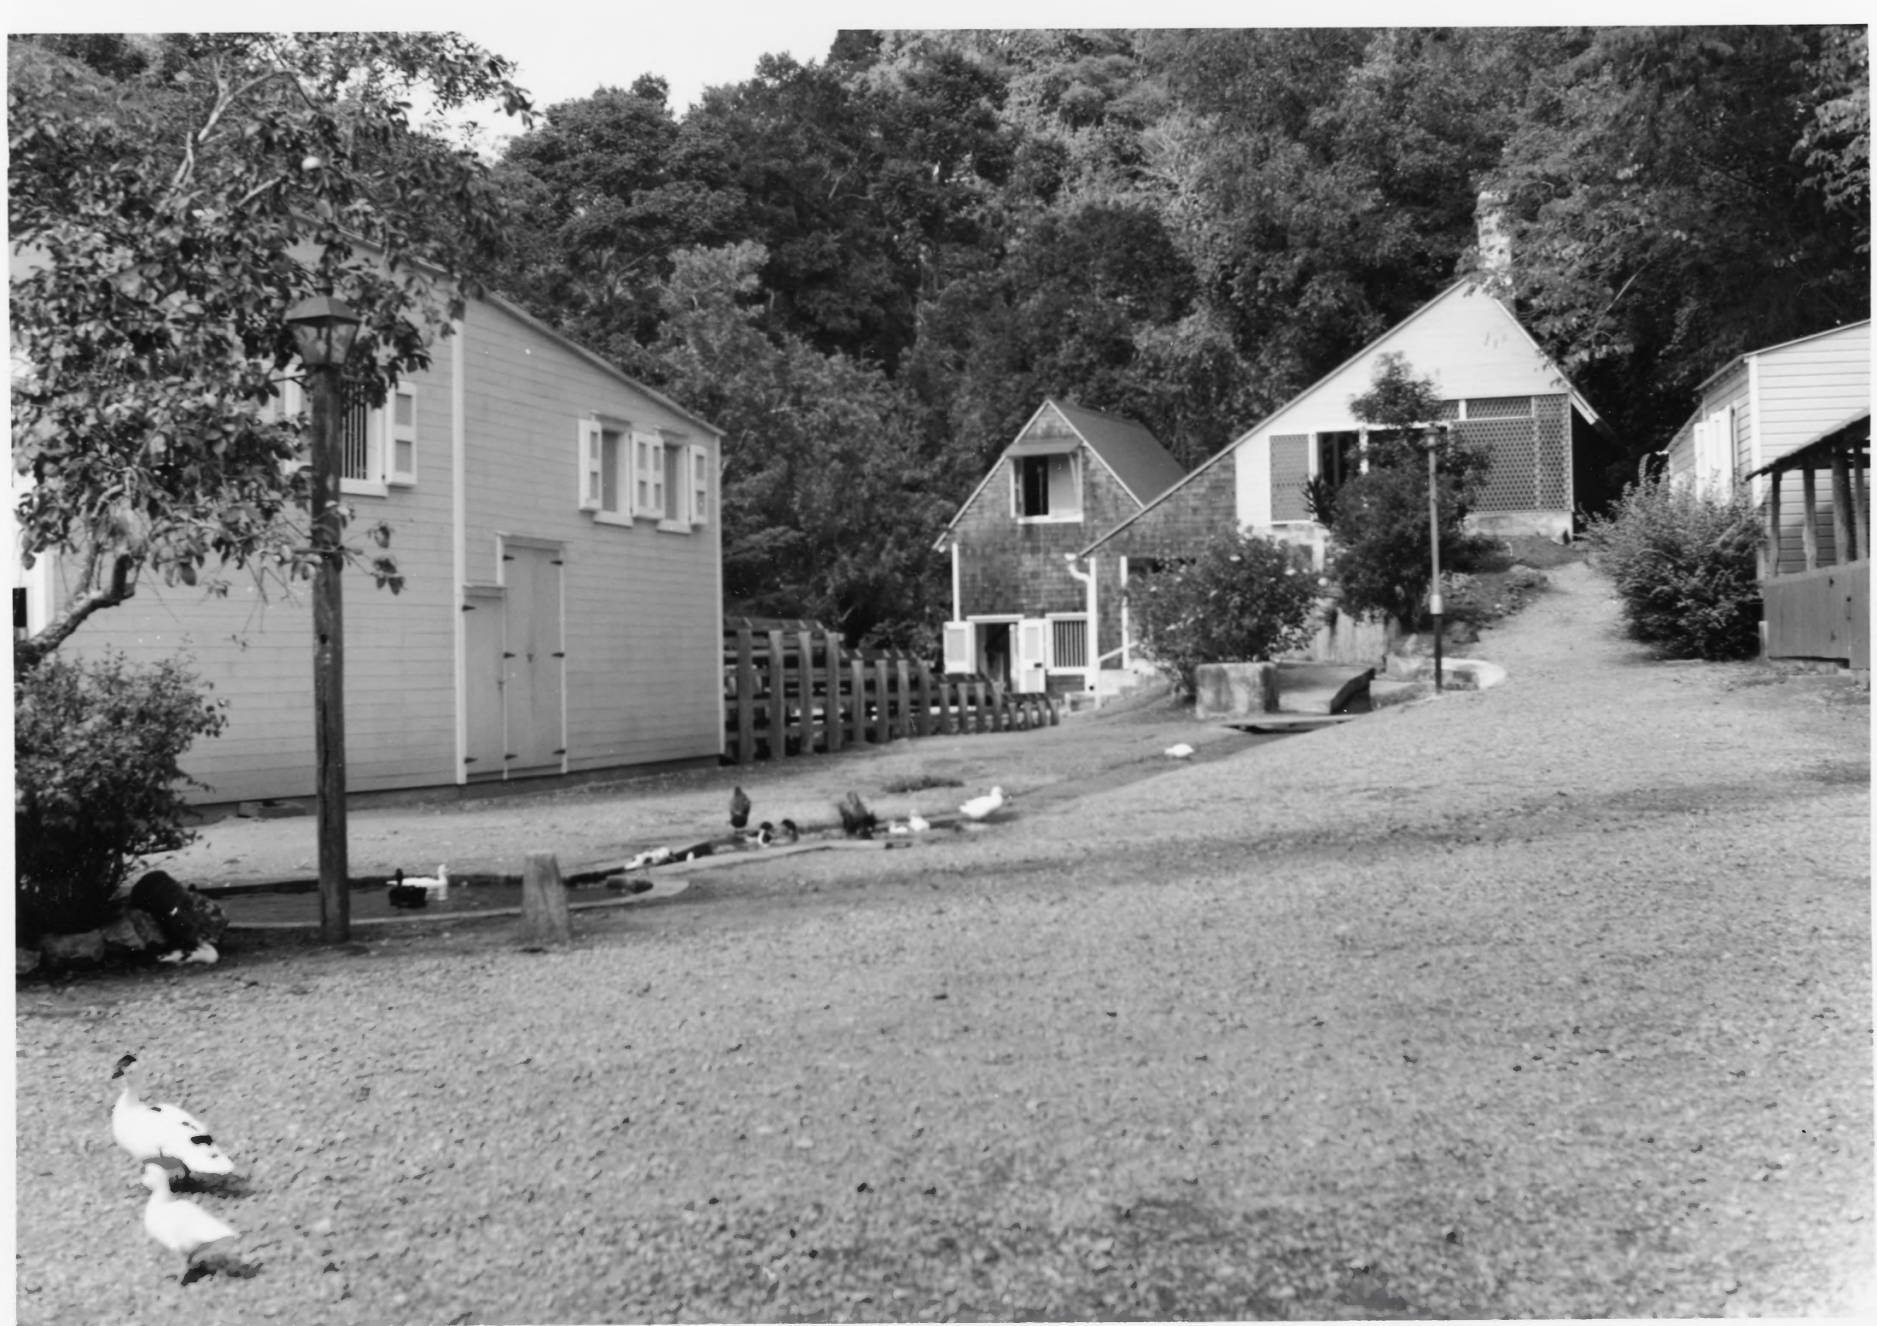

BO. MAGUEYES, PONCE, PUERTO RICO

PHOTO BY RICARDO MEDINA

JULY 1988

NEGATIVES AT FIDEICOMISO DE CONSERVACION

VIEW OF COFFEE DEPULPING AND HUSKING MILL

PHOTO #9

HACIENDA BUENA VISTA  
BO. MASUEYOS, PONCE, PUERTO RICO

PHOTO BY RICARDO MEDINA

JULY 1988

NEGATIVE AT FIDEICOMISO DE CONSERVACION

VIEW OF Coffee Mill House, Coffee Depulper, Slave Quarters, and water trough

PHOTO #10

HACIENDA BUENA VISTA

BO. MAGÜEYES, PONCE, PUERTO RICO