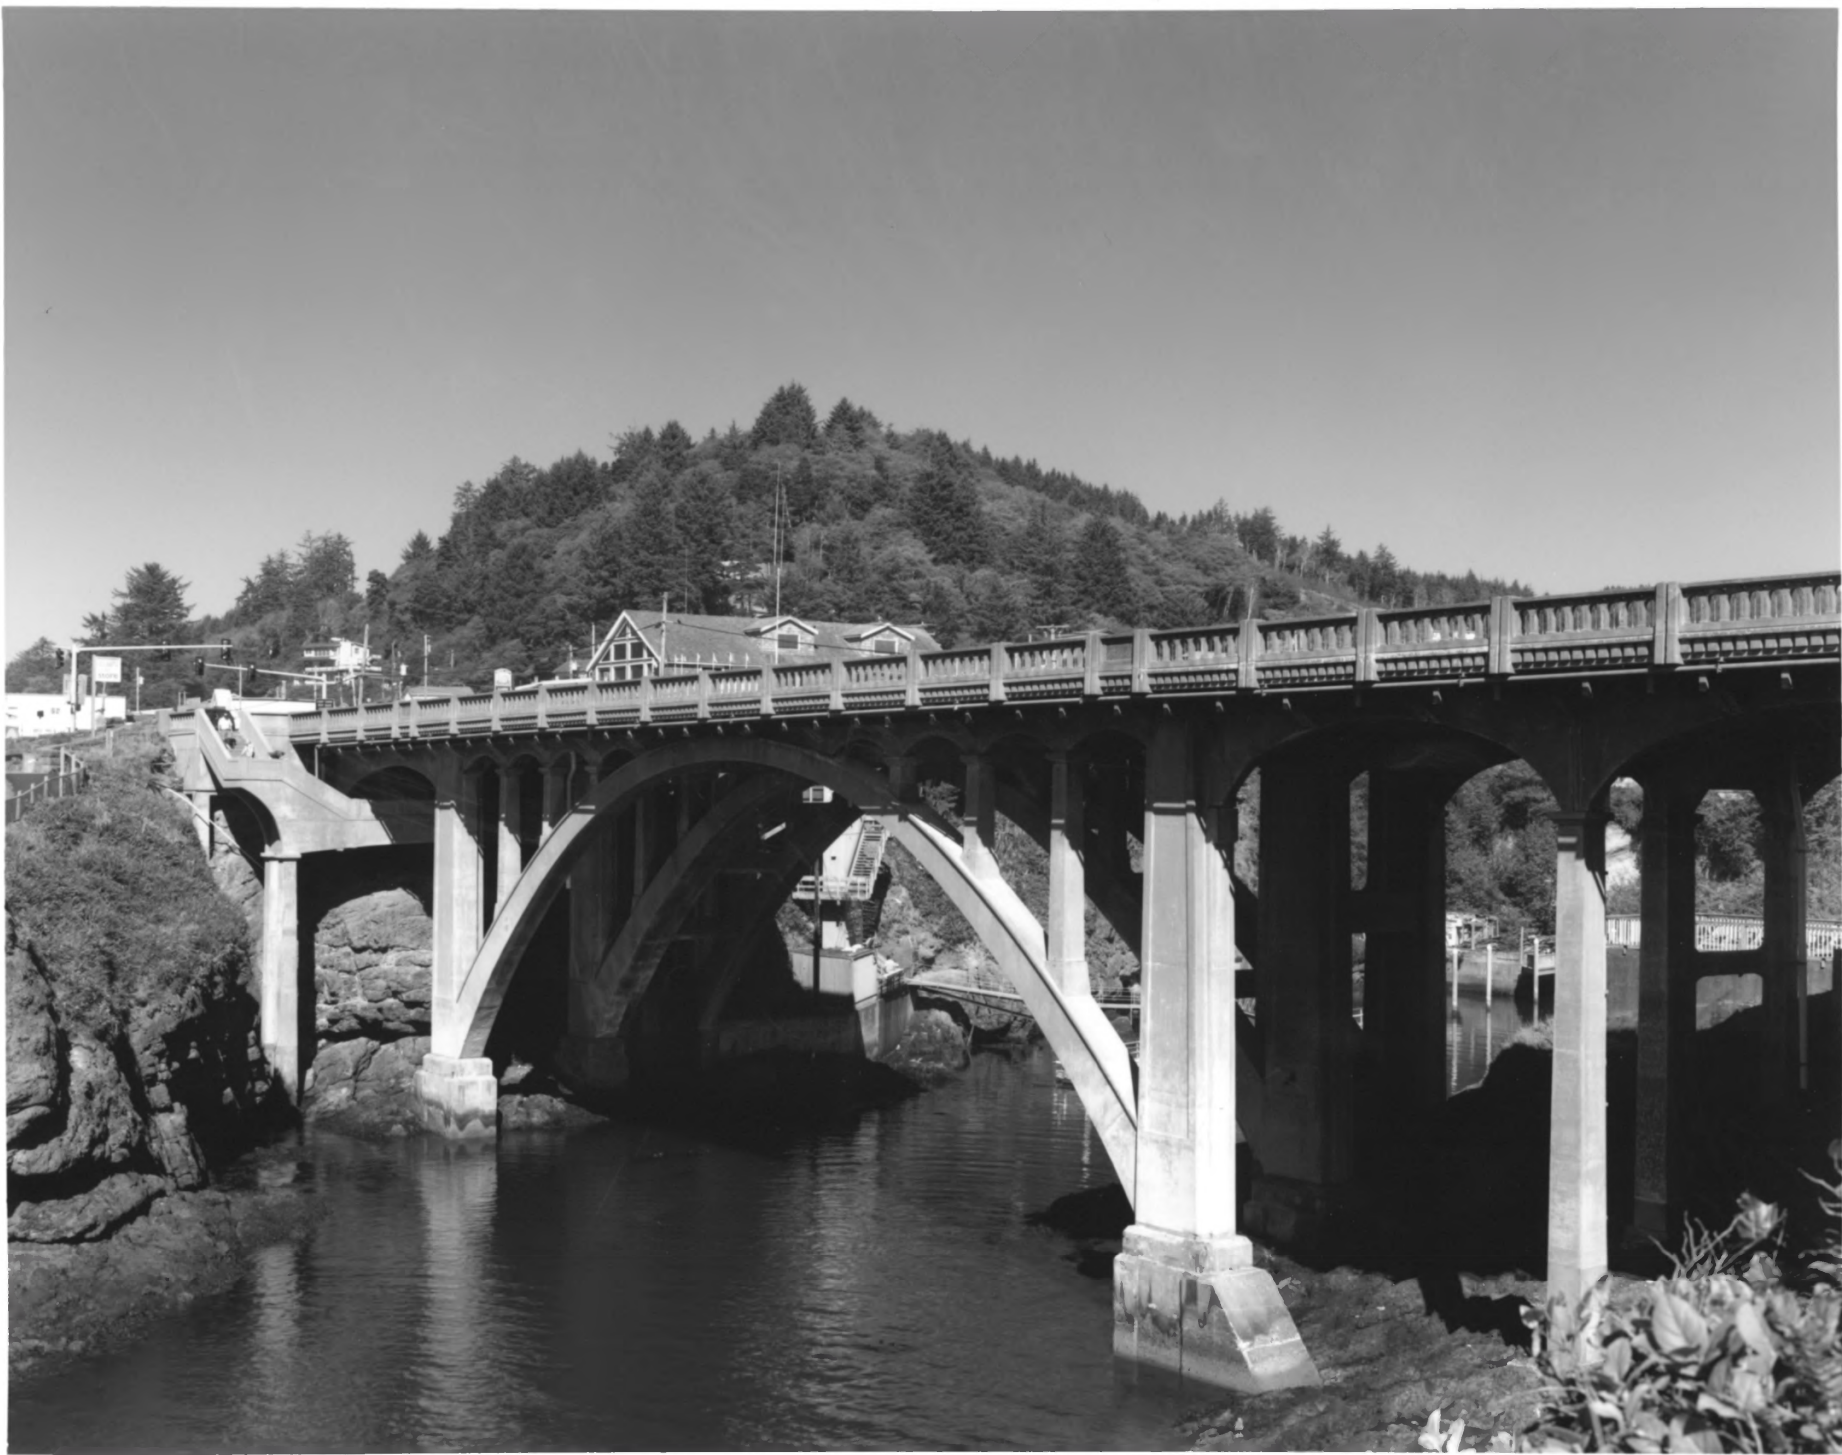

DEPOE BAY BRIDGE, DEPOE BAY, OREGON

DEPOE BAY BRIDGE, DEPOE BAY, OREGON

DEPOE BAY BRIDGE, DEPOE BAY, OREGON

DEPOE BAY BRIDGE, DEPOE BAY, OREGON

#4

DEPOE BAY BRIDGE, DEPOE BAY, OREGON # 5

DEPOE BAY BRIDGE, DEPOE BAY, OREGON

DEPOE BAY BRIDGE, DEPOE BAY, OREGON

#7

DEPOE BAY BRIDGE, DEPOE BAY, OREGON

DEPOE BAY PARK

DEPOE BAY BRIDGE  
BUILT UNDER  
CO-OPERATIVE AGREEMENT BY  
THE UNITED STATES  
PUBLIC ROADS ADMINISTRATION  
OREGON STATE HIGHWAY COMMISSION  
KUCKENBERG - WITTMAN  
CONTRACTORS - 1926  
OBOM CONSTRUCTION CO.  
CONTRACTORS - 1949