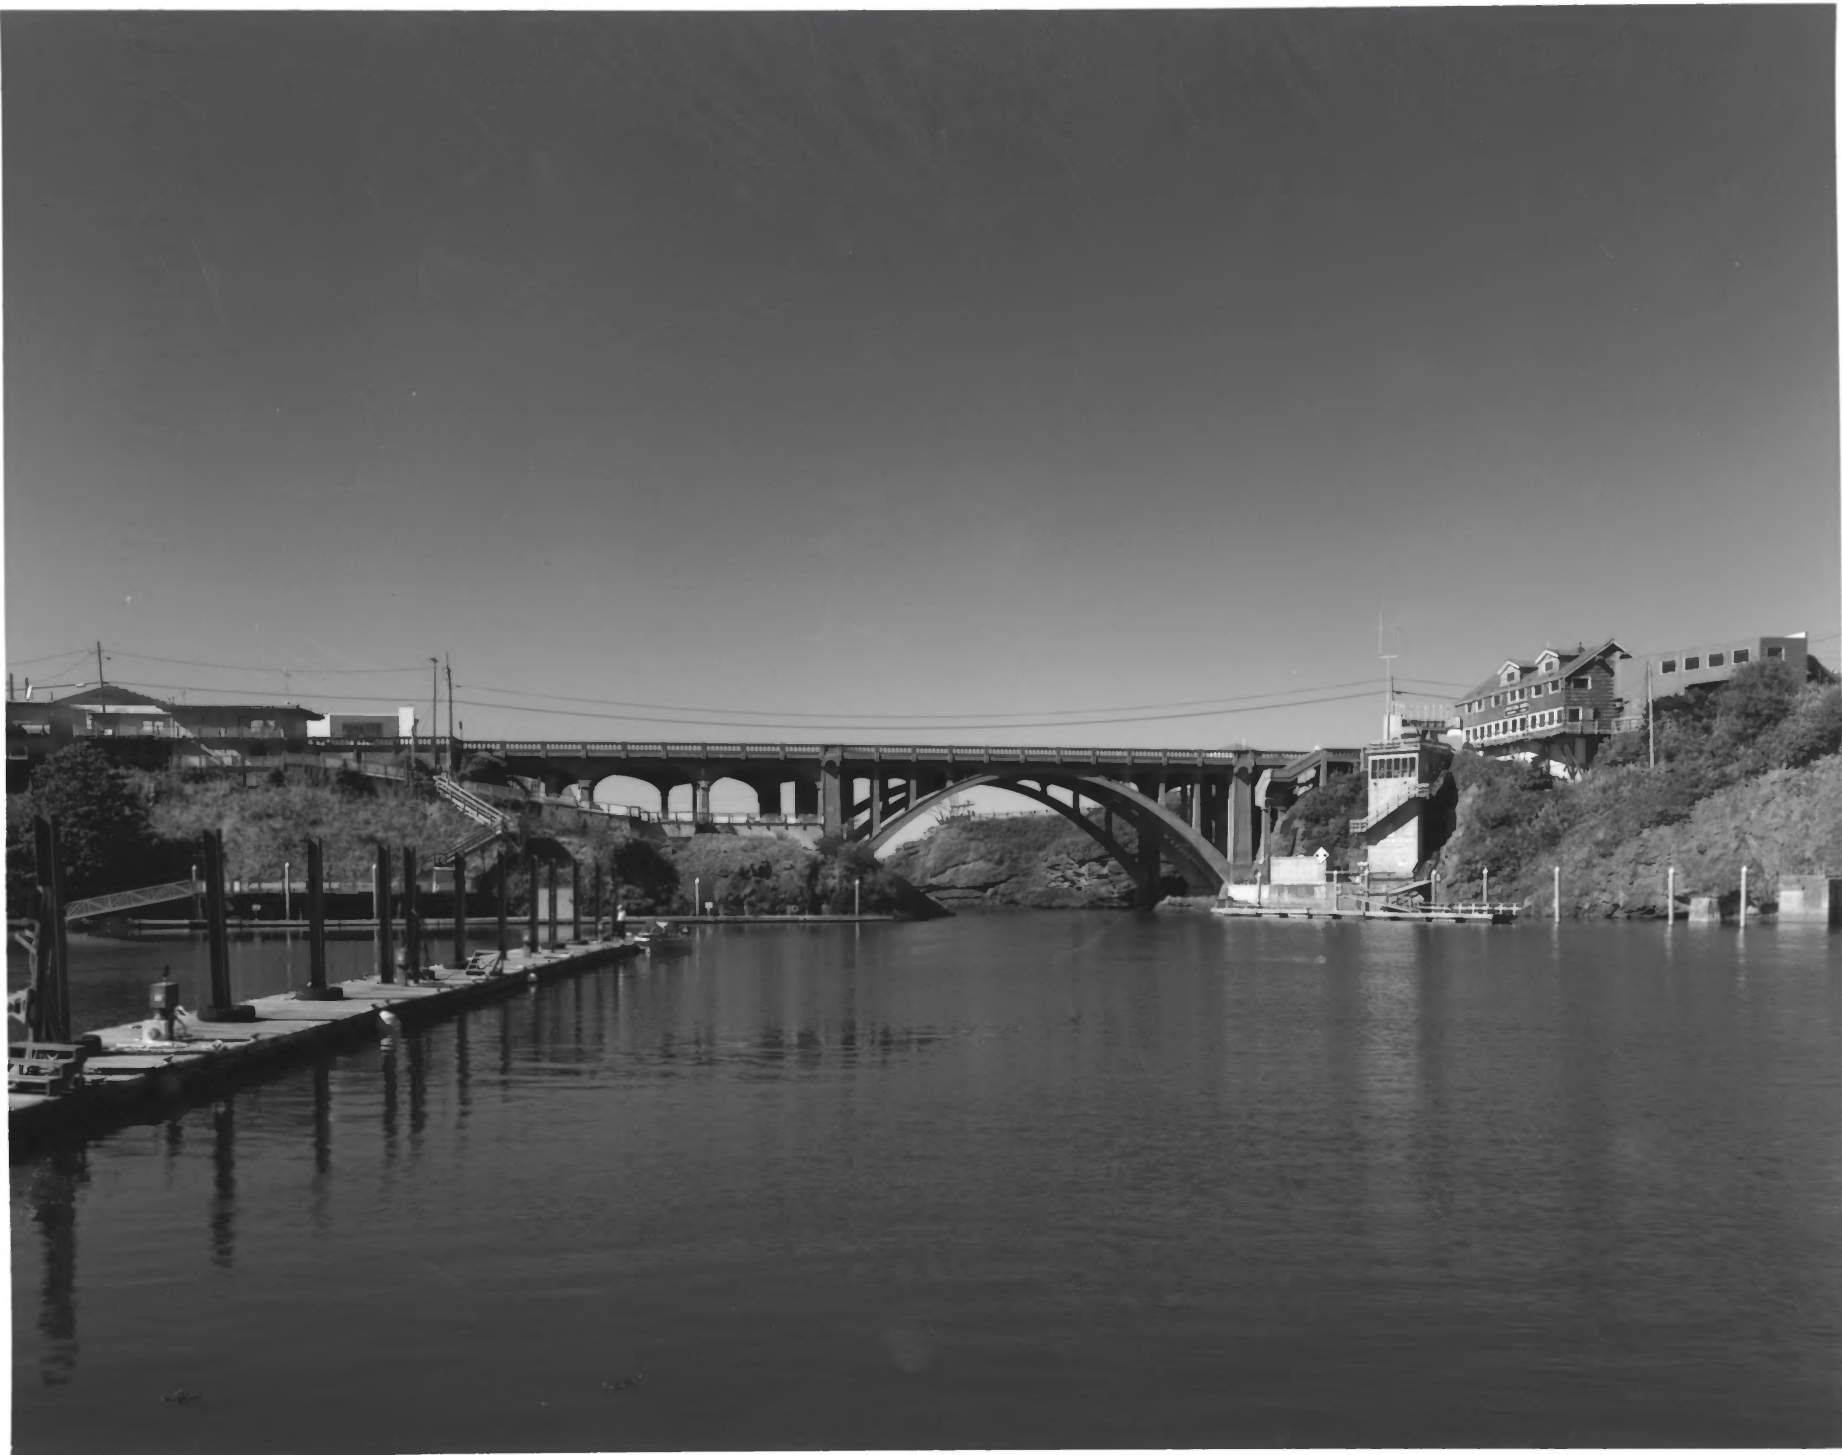

DEPOE BAY BRIDGE, DEPOE BAY, OREGON

DEPOE BAY BRIDGE, DEPOE BAY, OREGON

DEPOE BAY BRIDGE, DEPOE BAY, OREGON

DEPOE BAY BRIDGE, DEPOE BAY, OREGON

#4

DEPOE BAY BRIDGE, DEPOE BAY, OREGON # 5

DEPOE BAY BRIDGE, DEPOE BAY, OREGON

DEPOE BAY BRIDGE, DEPOE BAY, OREGON

#7

DEPOE BAY BRIDGE, DEPOE BAY, OREGON

DEPOE BAY PARK

DEPOE BAY BRIDGE  
BUILT UNDER  
CO-OPERATIVE AGREEMENT BY  
THE UNITED STATES  
PUBLIC ROADS ADMINISTRATION  
OREGON STATE HIGHWAY COMMISSION  
KUCKENBERG - WITTMAN  
CONTRACTORS - 1926  
OBOM CONSTRUCTION CO.  
CONTRACTORS - 1949