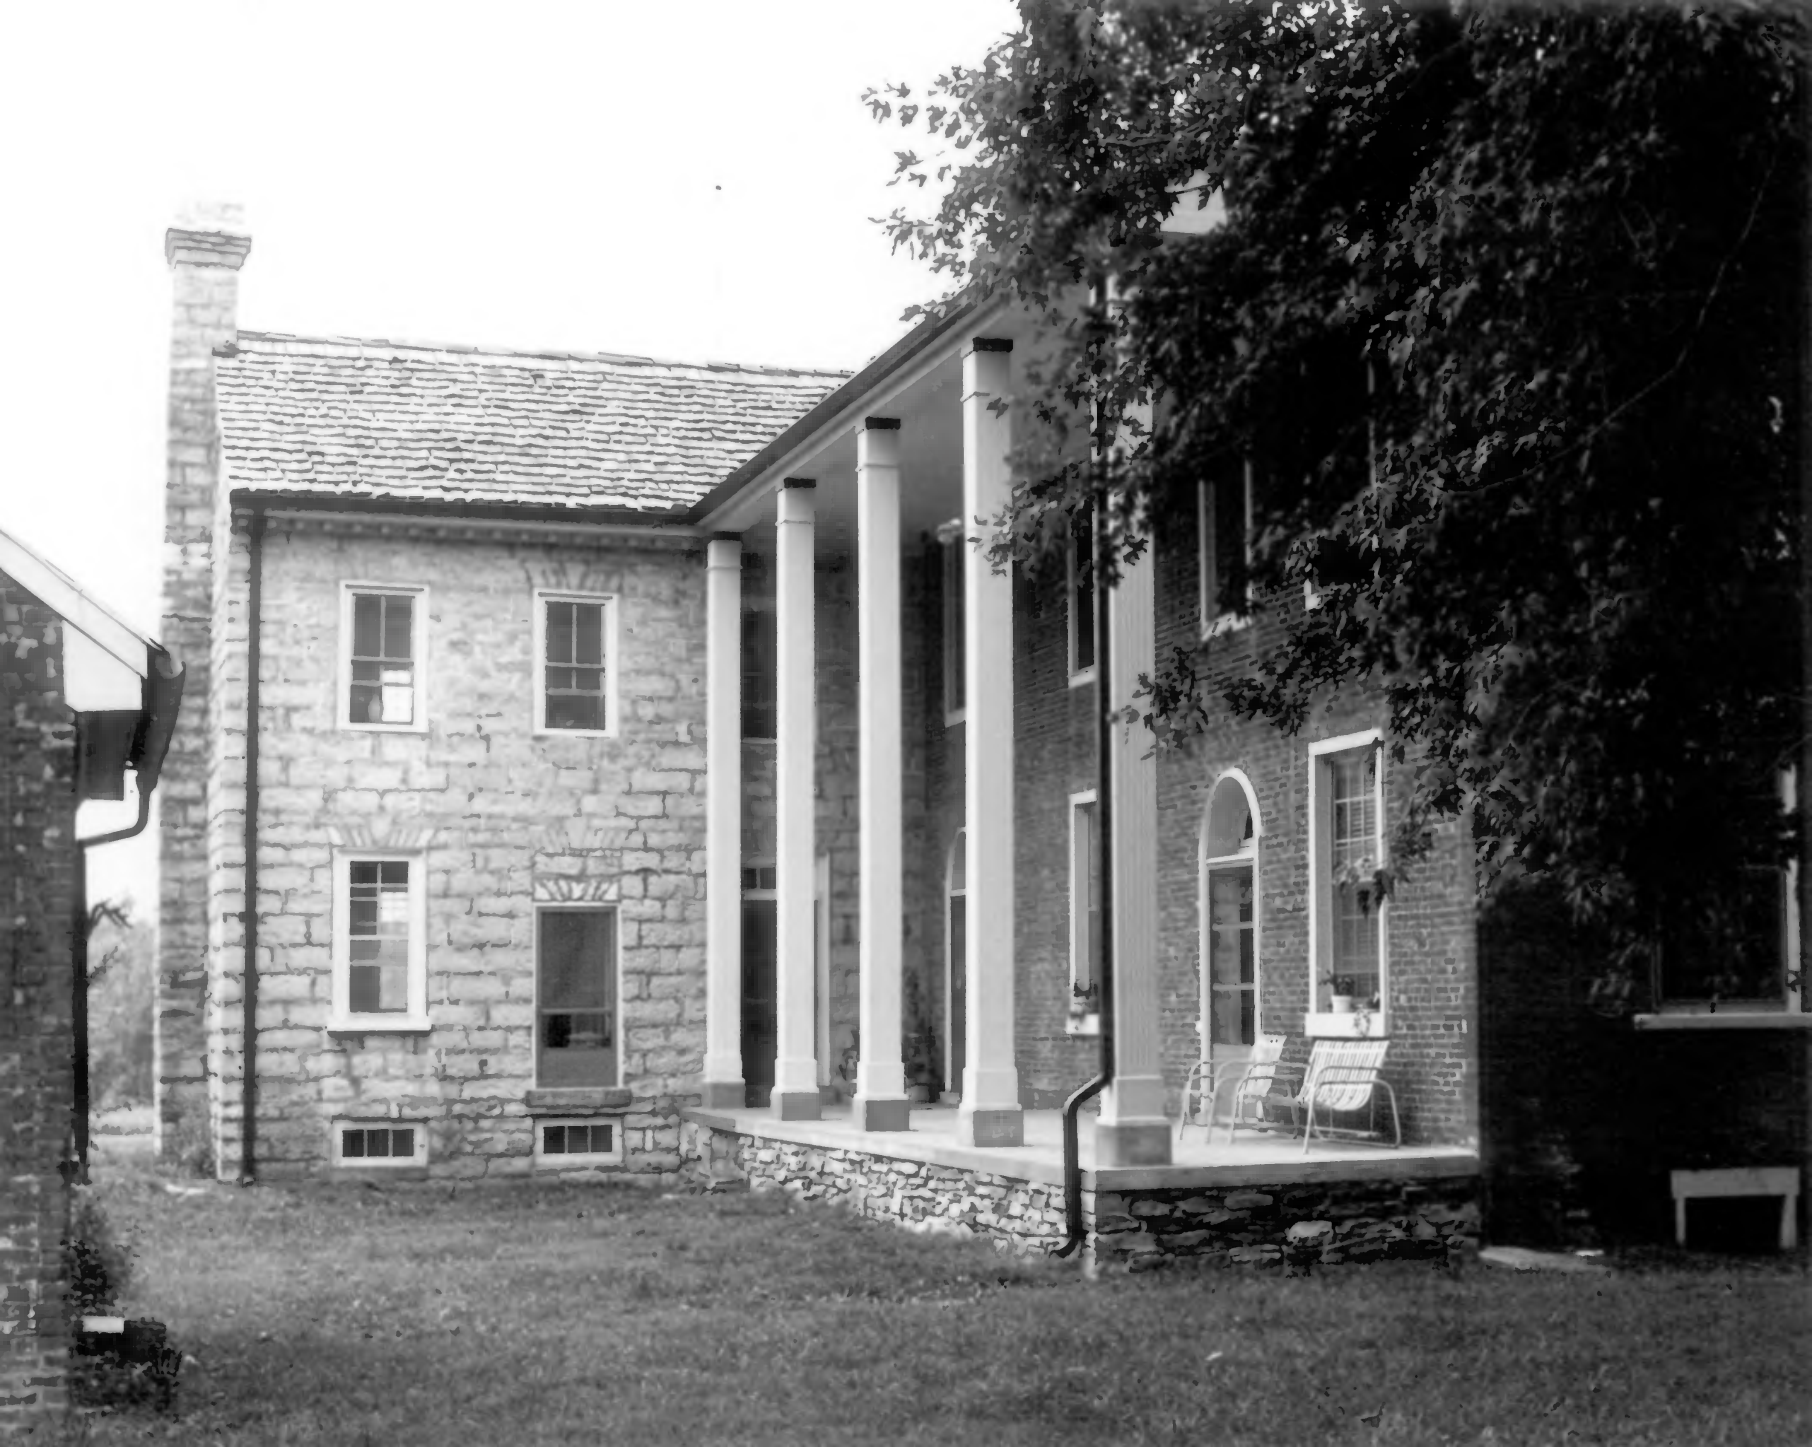

WALNUT GROVE

GALLATIN, TN

PHOTO BY: Crutcher Studio, Gallatin

NEG: Photographer

DATE: July 1978

South elevation, facing north

Summer Co

DEC 29 1978

NOV 20 1978

WALNUT GROVE

GALLATIN, TN

PHOTO BY: Crutcher Studio, Gallatin

NEG: Photographer

DATE: July 1978

East elevation, facing west

Summers

DEC 29 1978

NOV 20 1978

WALNUT GROVE

GALLATIN, TN

PHOTO BY: Crutcher Studio, Gallatin

NEG: Gallatin (with photographer)

DATE: July 1978

East elevation, stone house, south
elevation, brick ell, facing northwest

North elevation, facing south

NOV 20 1978

DEC 29 1978

Crutcher

WALNUT GROVE

GALLATIN, TN

PHOTO BY: Crutcher Studio, Gallatin

NEG: Photographer