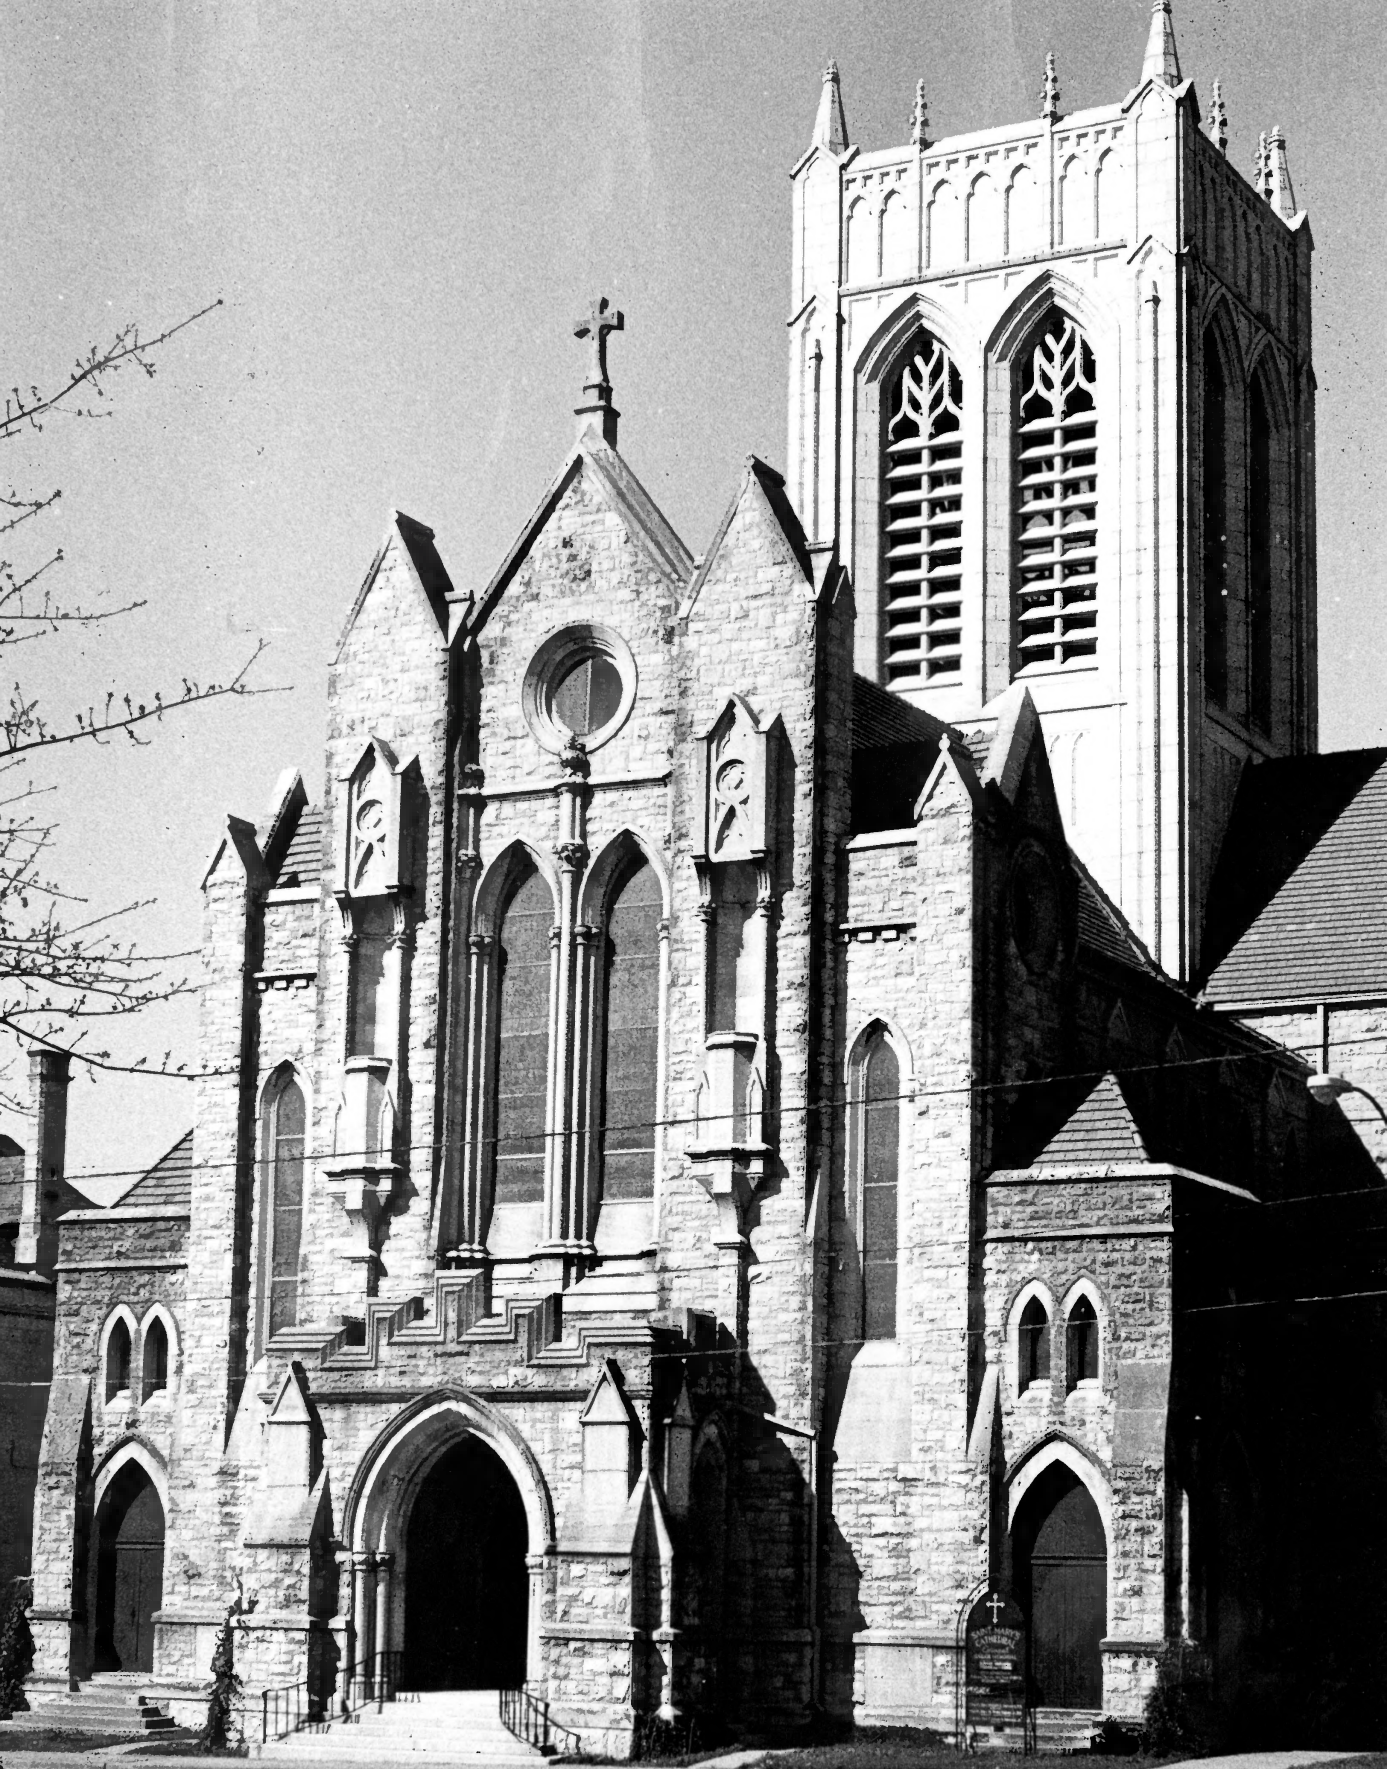

ST. MARYS CATHEDRAL
MEMPHIS, TN

PHOTO BY: Bette Ray Callow

DATE: June 1977

NEG: St. Mary's

South elevation, facing northwest
(Cathedral)

Shelby County

NOV 27 1978

#20 of 11