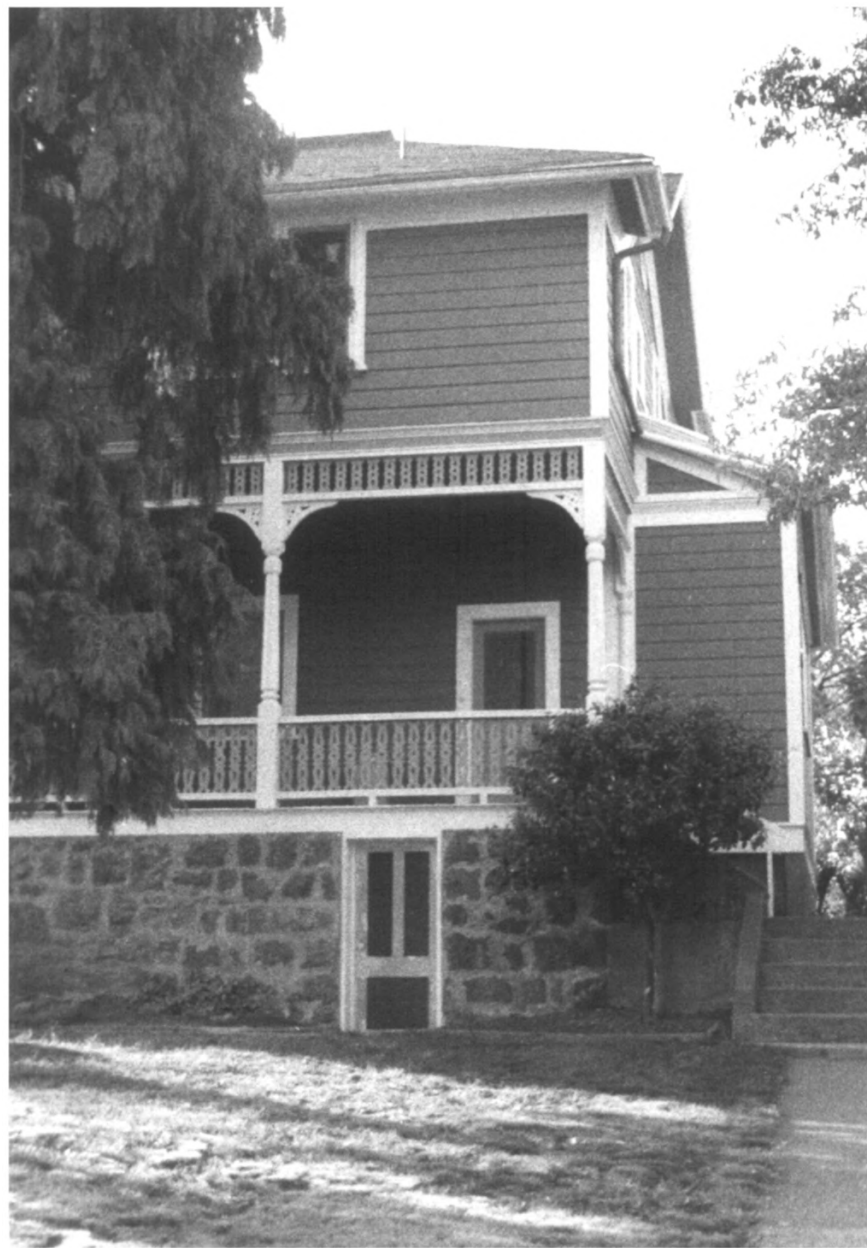

~~FEB 27 1980~~

3 of 8
View of Entrance
(Southeast Elevation)

JAN 14 1980

Charles David Latourette House

East Side of House

Bay window is Library Room

Latourette (Charles David) House
503 High Street
Oregon City, Clackamas Co., Oregon

Lesley Krueger Photo, 1979
631 Charman Street
Oregon City, OR 97045

4 of 8

Detail of East Elevation

FEB 27 1980

JAN 1 1980

Charles David Latourette House
East side of house
Porch off Kitchen and Library

Latourette (Charles David) House
503 High Street
Oregon City, Clackamas Co., Oregon

Lesley Krueger Photo, 1979
631 Charman Street
Oregon City, OR 97045

5 of 8

~~FEB 27 1980~~

Detail of East Elevation

JAN 14 1980

Charles David Latourette House

Porch facing East

Porch entrance to Kitchen