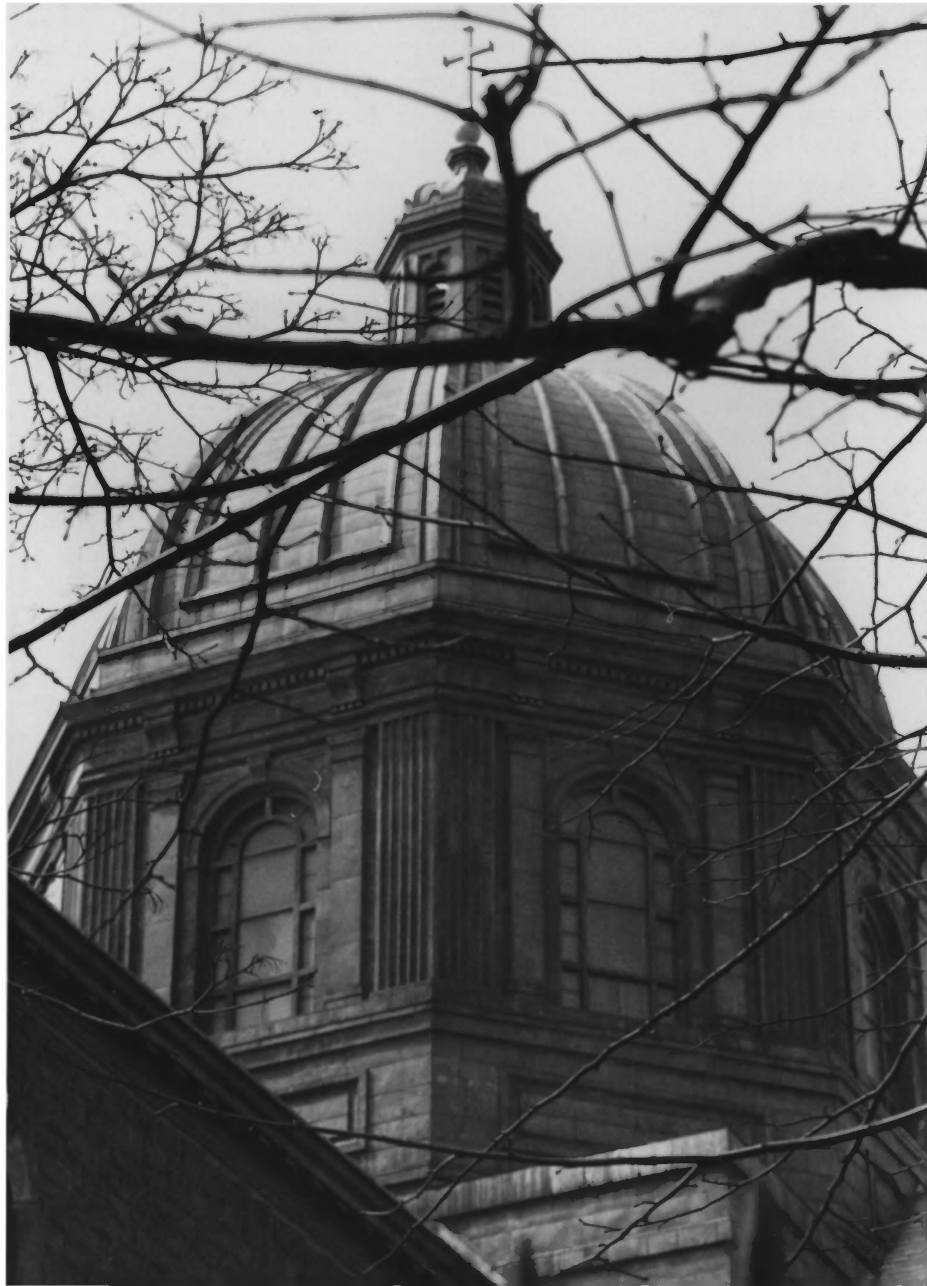

Photo # 5

St. Michael's Monastery and Church  
Union City, N.J. (*Hudson County*)

Detail of Monastery Church Dome.  
View from NE.

Photo date: 3/82, by Charles Wyatt.

Negative at CWA, 706-A Jersey Ave.,  
Jersey City NJ 07302