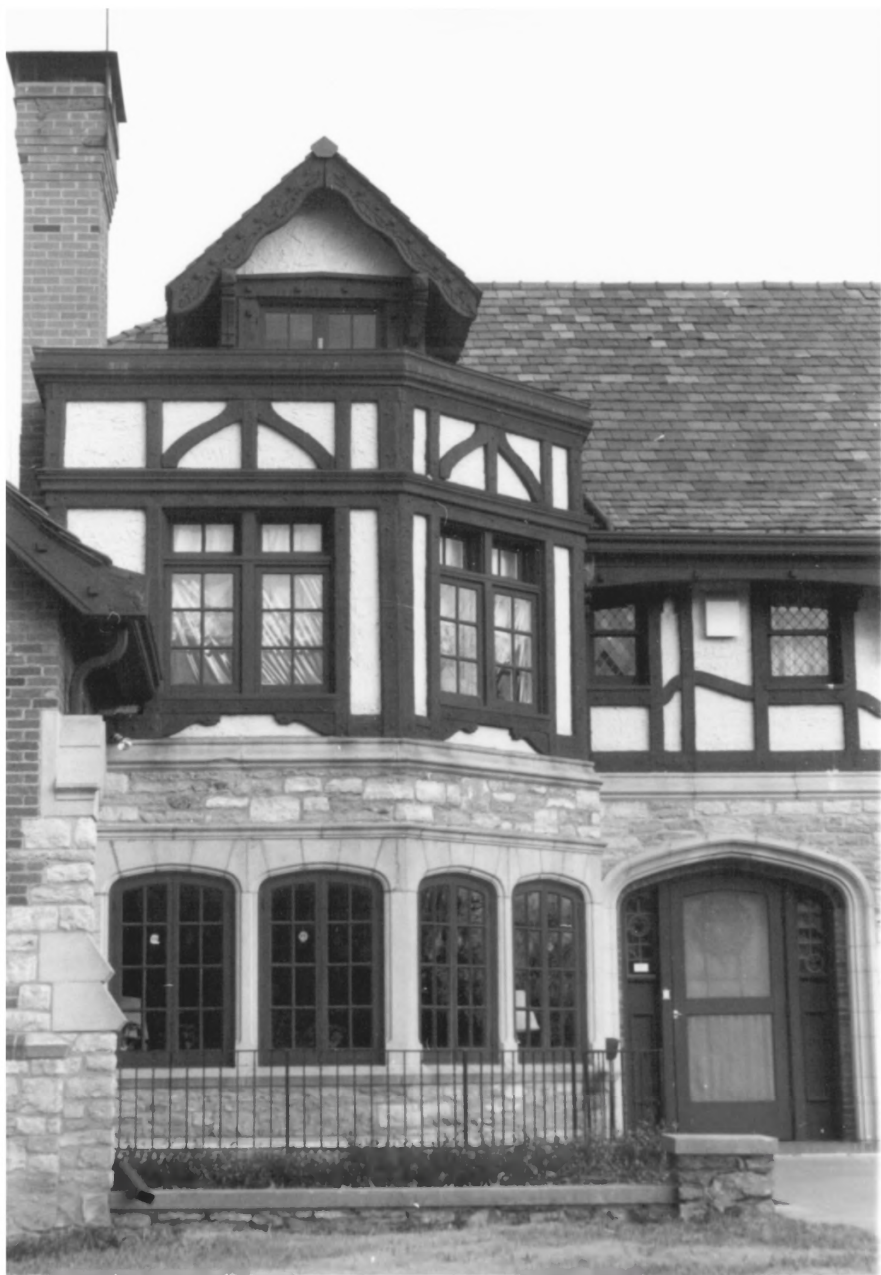

Chester Woodward Hense

Topeka, Kansas

Martha Hagedorn-Kranz

December, 1991

Kansas State Historical Society

East view, west facade

1 of 17

Chester Woodward House

Topeka, Kansas

Martha Hagedorn-Krass

December, 1991

Kansas State Historical Society

Southeast view, West facade, North elevation

2 of 17

SEU, WF, NE 2

Chester Woodward House  
Topeka, Kansas

Martha Hagedorn - Krass

December, 1991

Kansas State Historical Society  
Northeast view, West facade, South elevation  
3 of 17

Chester Woodward House  
Topeka, Kansas  
Martha Hagedorn - Krass  
December, 1991  
Kansas State Historical Society  
East view, West facade, detail  
4 of 17

Chester Woodward House

Topeka, Kansas

Martha Hagedorn-Krass

December, 1991

Kansas State Historical Society

West View, East elevation

5 of 17

Chester Woodward House  
Topeka, Kansas  
Martha Hagedorn-Krass