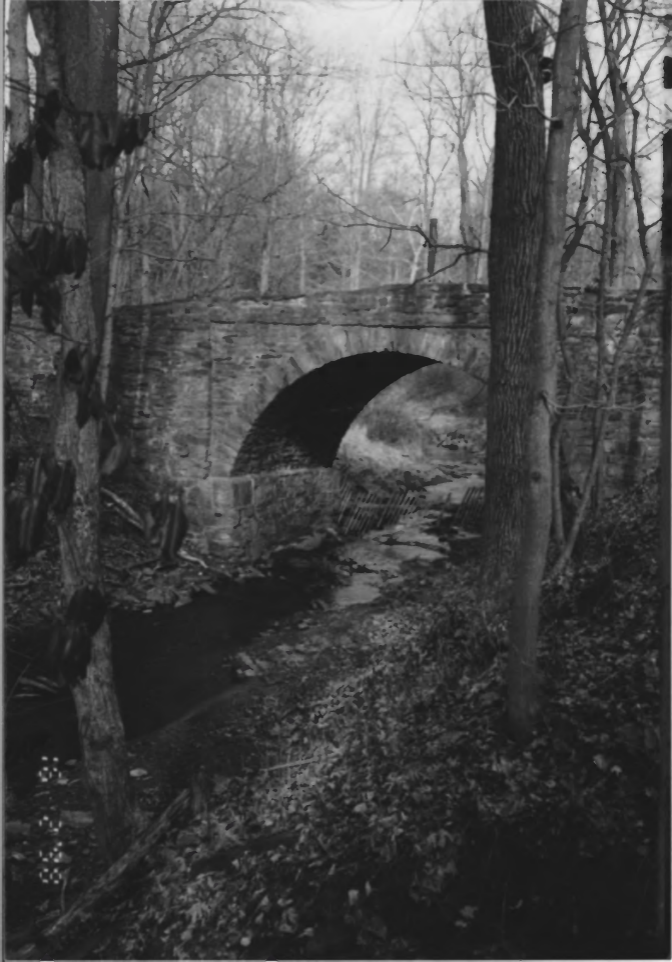

Hunterdon Co NJ

site #5

SW view

photo # 6 of 15

Covered Bridge HD

Hunterdon Co NJ

site # 5, barn

NE view