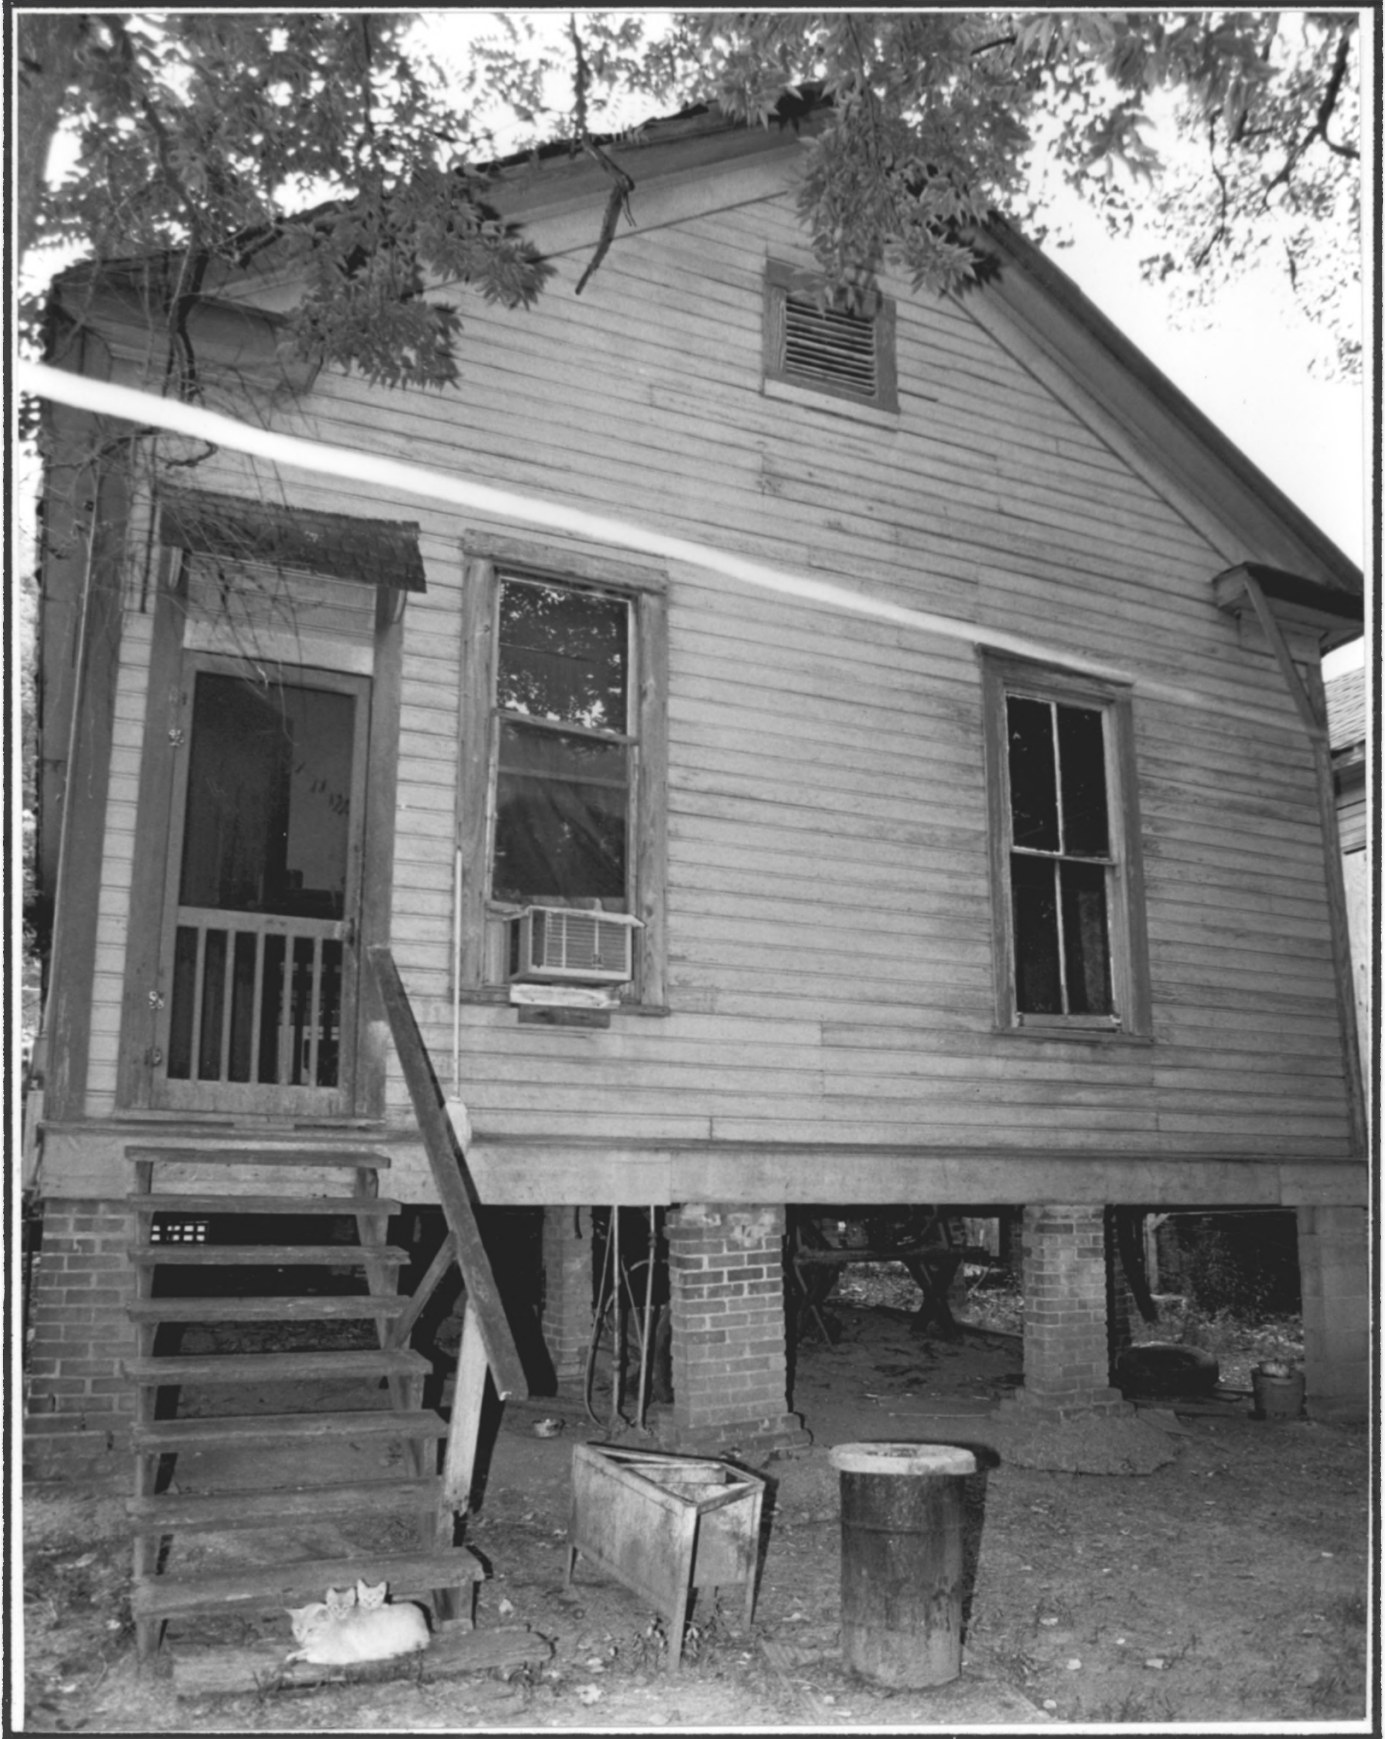

Sprague Street Houses

Shreveport, LA Caddo Parish

George Gray, Jr.

August 1982

P.O. Box 84

Shreveport, LA 71161

Photo #5

NORTH