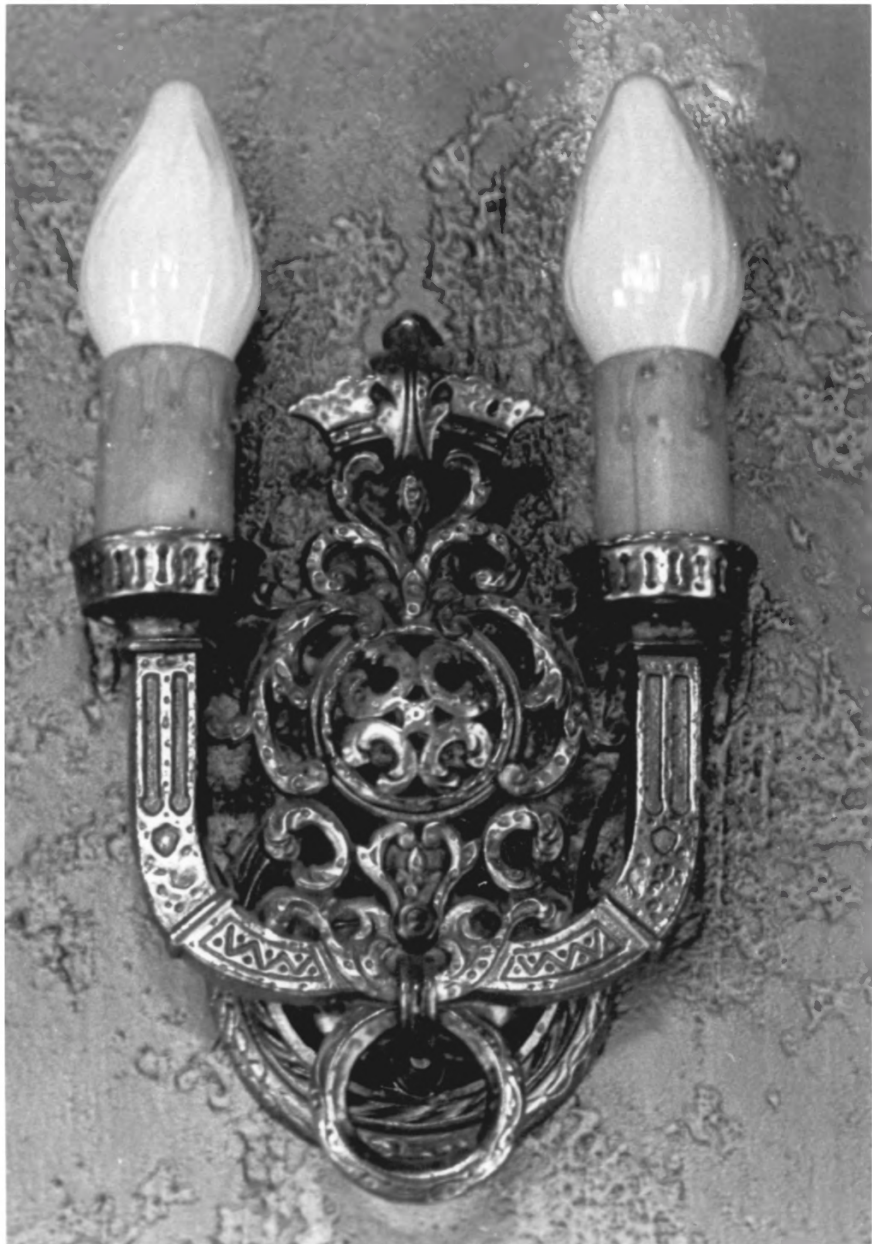

GEORGE ROGERS RESIDENCE
LAKE OSWEGO, Clackamas Ore

Patrick Smith

2-16-96

Philip Rossi

59 Wilbur Street

Lake Oswego, Oregon

GEORGE ROGERS RESIDENCE
LAKE OSWEGO, CLACKAMAS ORE
PATRICK SMITH

2-16-96