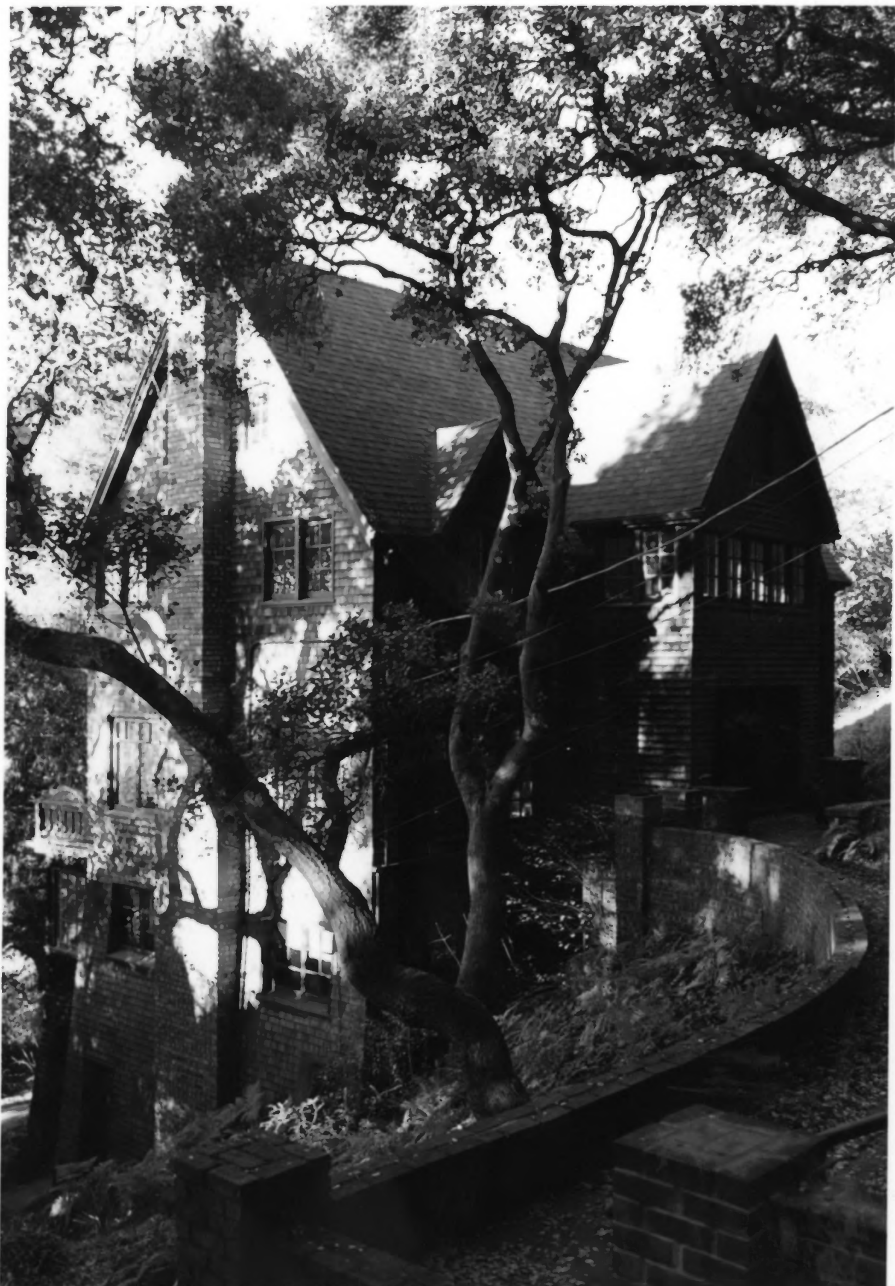

37 Mosswood Rd., Panoramic Hill, Alameda County, Calif. 49.1 (R)