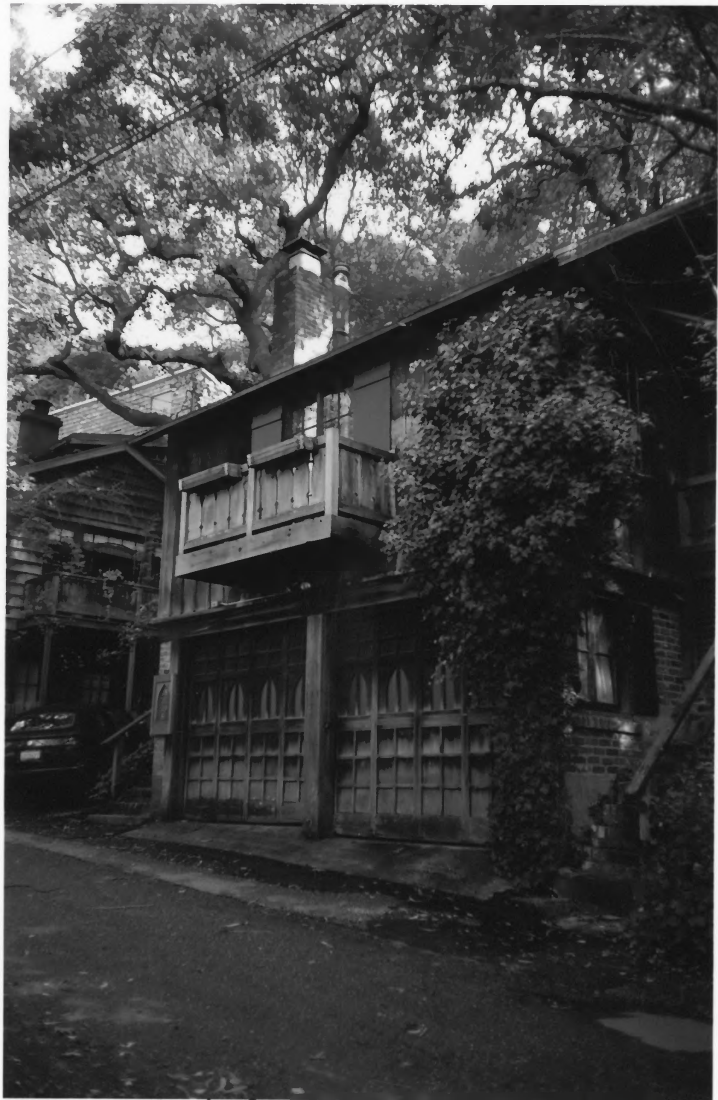

45 Canyon Road, Panoramic Hill, Alameda, CA 31.1