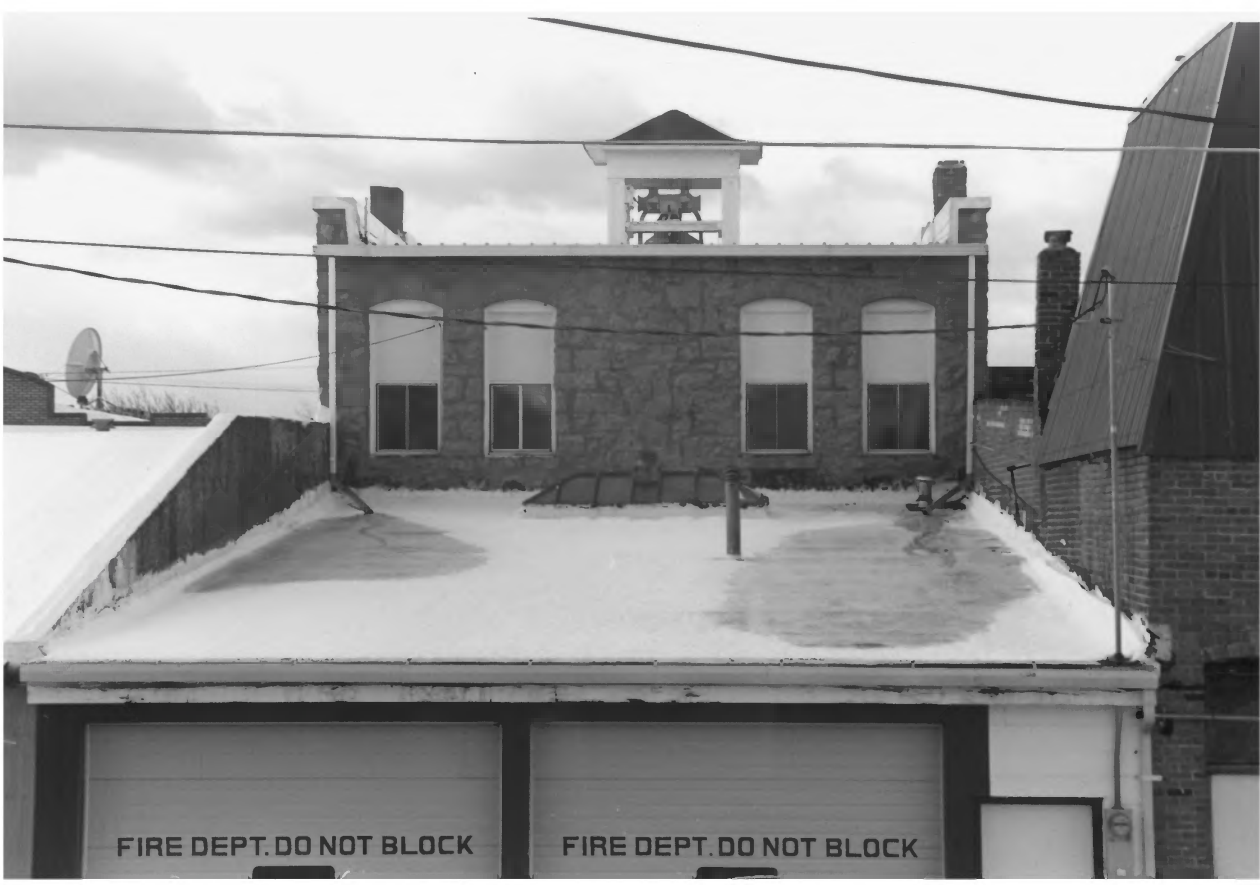

Historic Photo c 1915

Showing Building constructed
in 1909

Front View

Photographer N/A

BIG TIMBER TOWN HALL

SWEET GRASS COUNTY MONTANA

HISTORIC PHOTOGRAPH - PHOTOGRAPHER UNKNOWN

c. 1915

NEGATIVE © SWEET GRASS FARMS, BIG TIMBER

VIEW TO NORTHEAST

FIRE DEPT. DO NOT BLOCK

FIRE DEPT. DO NOT BLOCK

LOT 14, BLOCK 24,
ORIGINAL TOWNSITE OF BIG TIMBER
SWEET GRASS COUNTY MONTANA
ADDRESS: 225 MCLEOD STREET

BIG TIMBER TOWN HALL
SWEET GRASS COUNTY MONTANA
REAR VIEW OF BUILDING

LOOKING TOWARD THE WEST
FROM THE ALLEY

DATE 12/11/95

PHOTOGRAPHER RON WIGGINS
NEGATIVES IN BIG TIMBER
© SWEET GRASS PACMS

NEG # 16

BIG TIMBER VOL
FIRE DEPT

NO PARKING

LOT 14 BLOCK 24
ORIGINAL TOWNSITE OF BIG TIMBER
SWEET GRASS COUNTY MONTANA

ADDRESS: 225 MCLEOD STREET

BIG TIMBER TOWN HALL
SWEET GRASS COUNTY MONTANA

FRONT VIEW

LOOKING GENERALLY EAST
FROM MCLEOD STREET