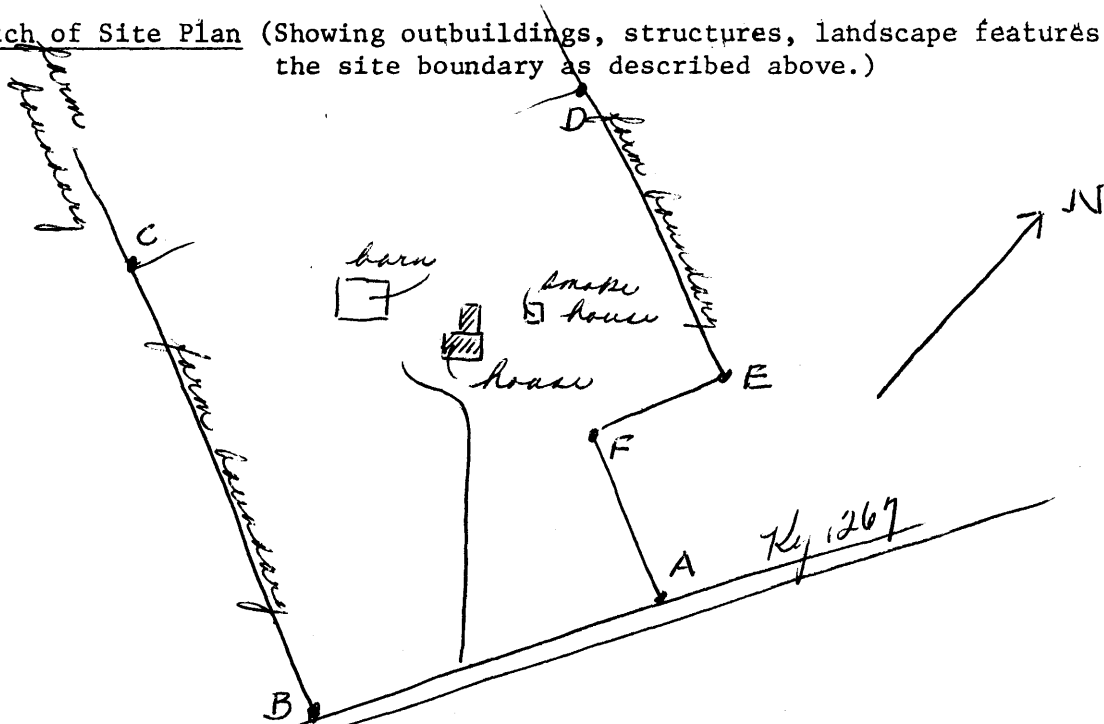

KENTUCKY HISTORIC RESOURCE INVENTORY SUPPLEMENT
BOUNDARY AND LOCATION INFORMATION

Historic Property Name Locust Grove Site # JK162
Multiple Resource/Thematic Nomination Title Jessamine Co

U.T.M. Coordinates - List multiple UTMs if property is ten or more acres.

Verbal Boundary Description

Acreage ca 65 acres of 93 acre farm

House within A.B.C.D.E.F. as shown. A-B-C, and D-E-F. A are on the farm boundary line.

Sketch of Site Plan (Showing outbuildings, structures, landscape features and the site boundary as described above.)