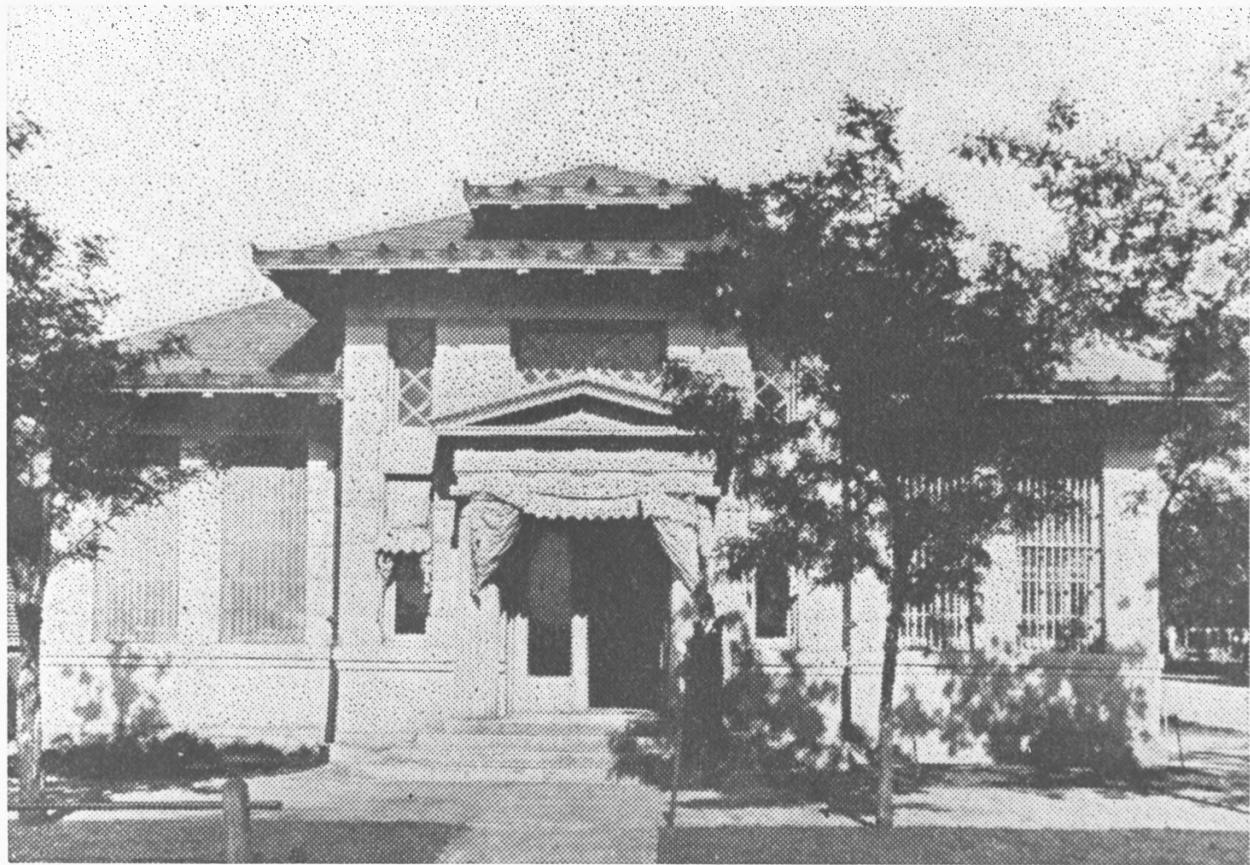

P. J. Cook, El Reno, Okla.

El Reno New Jail, El Reno, Okla.

- 1) Canadian County Jail
- 2) El Reno, OK
- 3) P. J. Cook
- 4) 1907
- 5) FKW, Inc.
- 6) Front ext., camera facing east
- 7) Photo #1

Photo # 2

Photo Number 18671A-----

Description:

Canadian County
Jail

This print should **not** be copied, used for publication, or for other purposes without permission from and proper credit to: Oklahoma Historical Society

A black and white photograph of the entrance to a County Jail. The entrance is framed by two large, dark, fluted columns. Above the columns is a decorative pediment with a triangular roof. A sign above the double doors reads "COUNTY JAIL". The building has a light-colored facade with some wear and tear, particularly on the columns and the steps leading up to the entrance. There are windows on either side of the entrance, some with dark shutters or grilles. A small number "7" is visible on the left wall. A pipe runs vertically down the center of the building above the pediment.