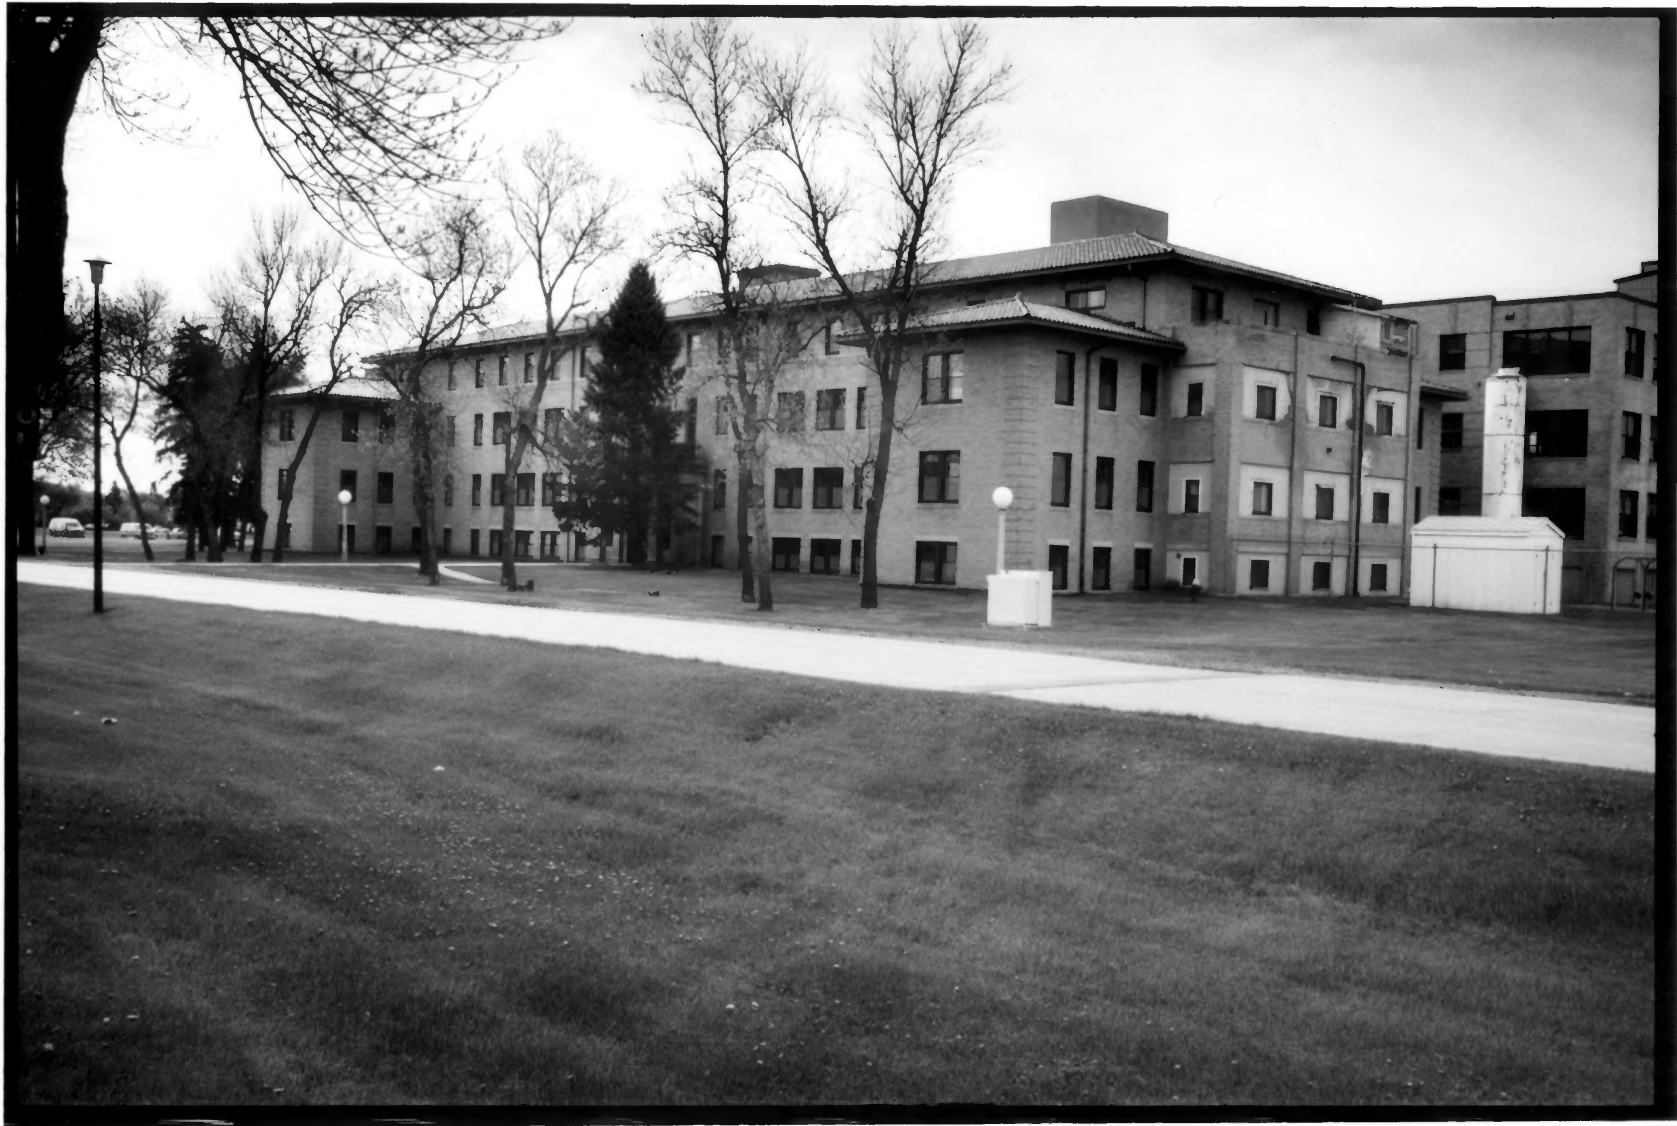

NORTH A BUILDING

GRAFTON STATE SCHOOL

HISTORIC DISTRICT

WALSH COUNTY, N.D.

PHOTO-1

NORTH A. BUILDING

GRAFTON STATE SCHOOL

HISTORIC DISTRICT

WALSH COUNTY, N.D.

PHOTO-2

NORTH A BUILDING

GRAFTON STATE SCHOOL

HISTORIC DISTRICT

WALSH COUNTY, ND.

PHOTO-3

NORTH A BUILDING
GRAFTON STATE SCHOOL
HISTORIC DISTRICT

WALSH COUNTY, ND

PHOTO - 4

NORTH B BUILDING

GRAFTON STATE SCHOOL

HISTORIC DISTRICT

WALSH COUNTY, ND

PHOTO - 5

NORTH B BUILDING

GRATON STATE SCHOOL

HISTORIC DISTRICT

WALSH COUNTY, ND

PHOTO - 6

NORTH B BUILDING

GRAFTON STATE SCHOOL

HISTORIC DISTRICT

WALSH COUNTY, ND