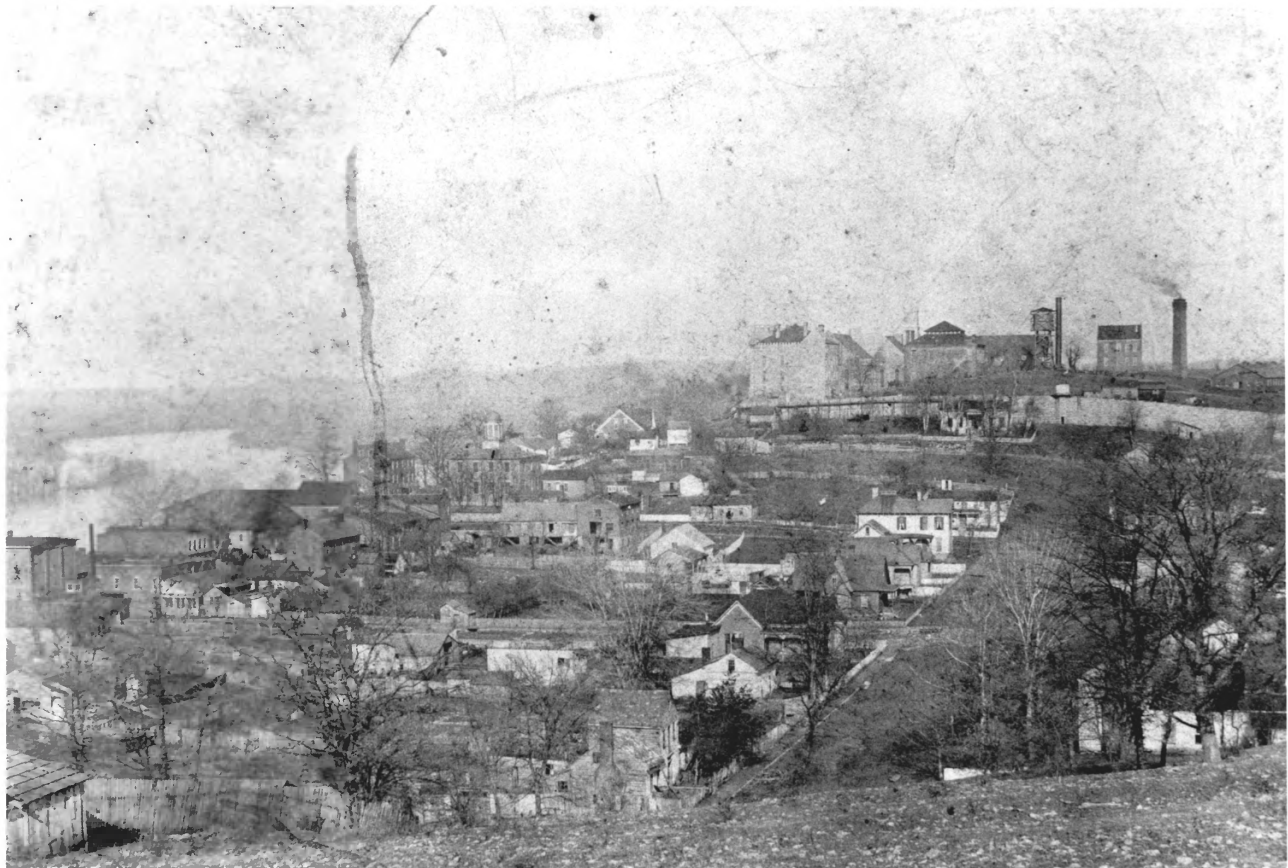

Old Eddyville Historic District
Eddyville

Lyon County, Kentucky

Charlotte Schneider

Kentucky Heritage Commission

Frankfort, Kentucky

Sumer 1980

MAR 19 1981

Photo 1.

1897 view of Eddyville from hill
east of town showing early stages
of building on Kentucky State
Penitentiary.

APR 30 1981

Old Eddyville Historic District
Eddyville
Lyon County, Kentucky

Charlotte Schneider
Kentucky Heritage Commission
Frankfort, Kentucky
Summer 1980

MAR 19 1981

Photo 2

Late 1950s photograph showing the level of the proposed Lake Barkley. LaClede Hotel ca. 1812) is shown in background. The LaClede was two blocks southeast of the Cobb House on Water Street.

APR 30 1981

Old Eddyville Historic District
Eddyville
Lyon County, Kentucky

Charlotte Schneider
Kentucky Heritage Commission
Frankfort, Kentucky
Summer 1980

MAR 19 1981

Photo 3.

Late 1890s photograph of Eddyville
from the east. Lyon County
Courthouse with domed cupola is
in left center of photograph.