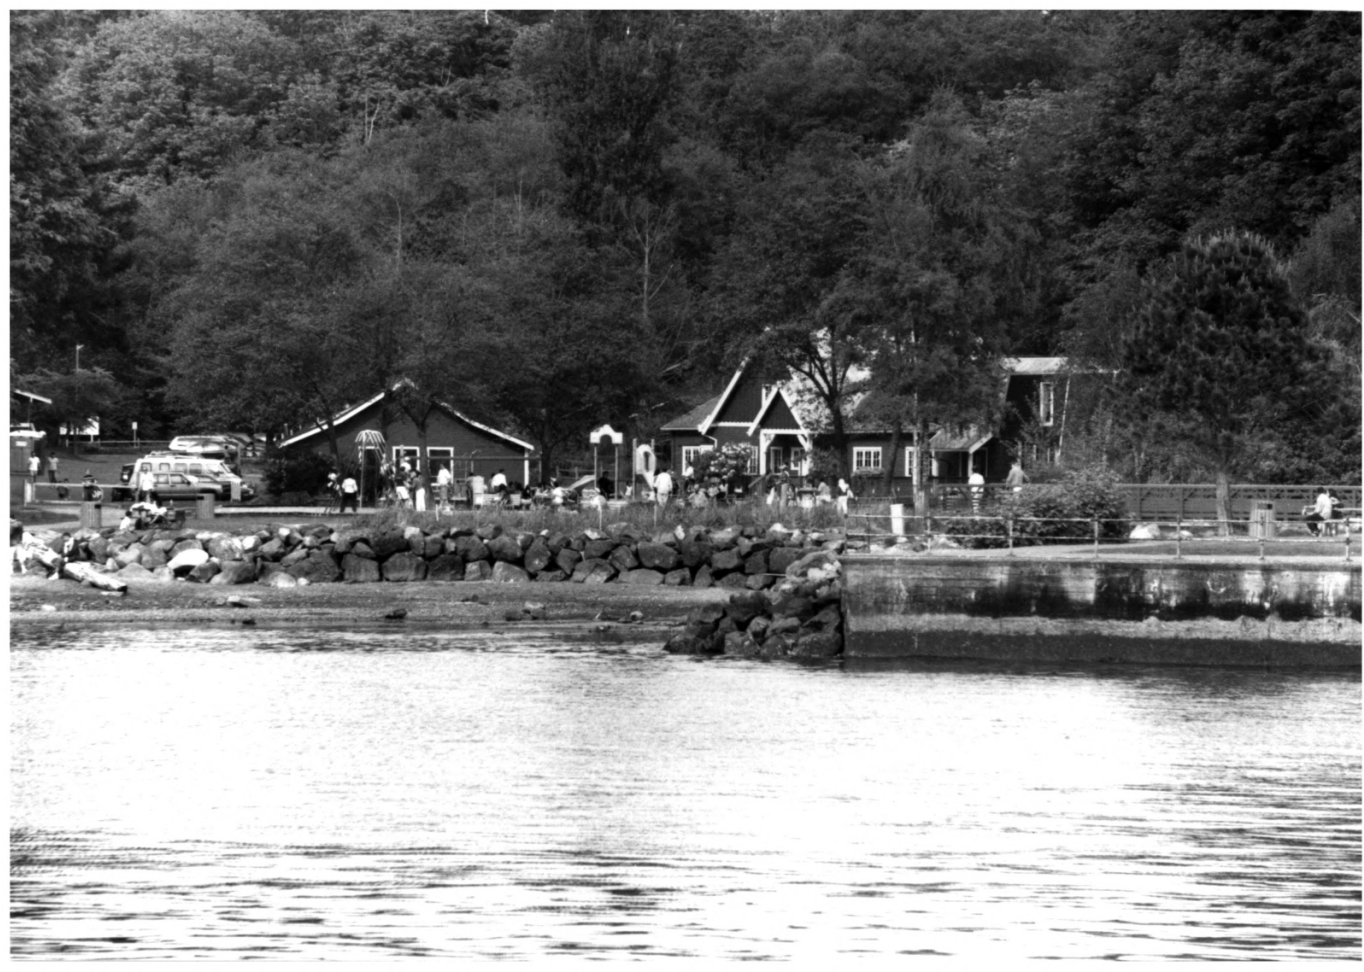

Des Moines

Covenant Beach Bilde Camp

Address: Cliff Avenue & 220th St.

Des Moines, King County, WA

Photographer: Carmen Scott

Date: 05/04

View: Des Moines Beach tideflats, looking northwest
(Covenant)

Covenant Beach Bible Camp
Address: Cliff Avenue ; 220th St.

Des Moines, King County, WA

Photographer: Carmen Scott

Date: 05/04

View: ^{Covenant Beach Bible Camp}
~~Des Moines Beach Park~~ from the dock, looking east
(~~Covenant~~)

Covenant Beach Bilde Camp
Address: Cliff Avenue & 220th St.
Des Moines, King County, WA
Photographer: Eugenia Wood
Date: 10/27/04
View: Park site, looking east

Photographer: Carmen Scott

Date: 05/04

View: rustic bridge at east end of site

Contemporary