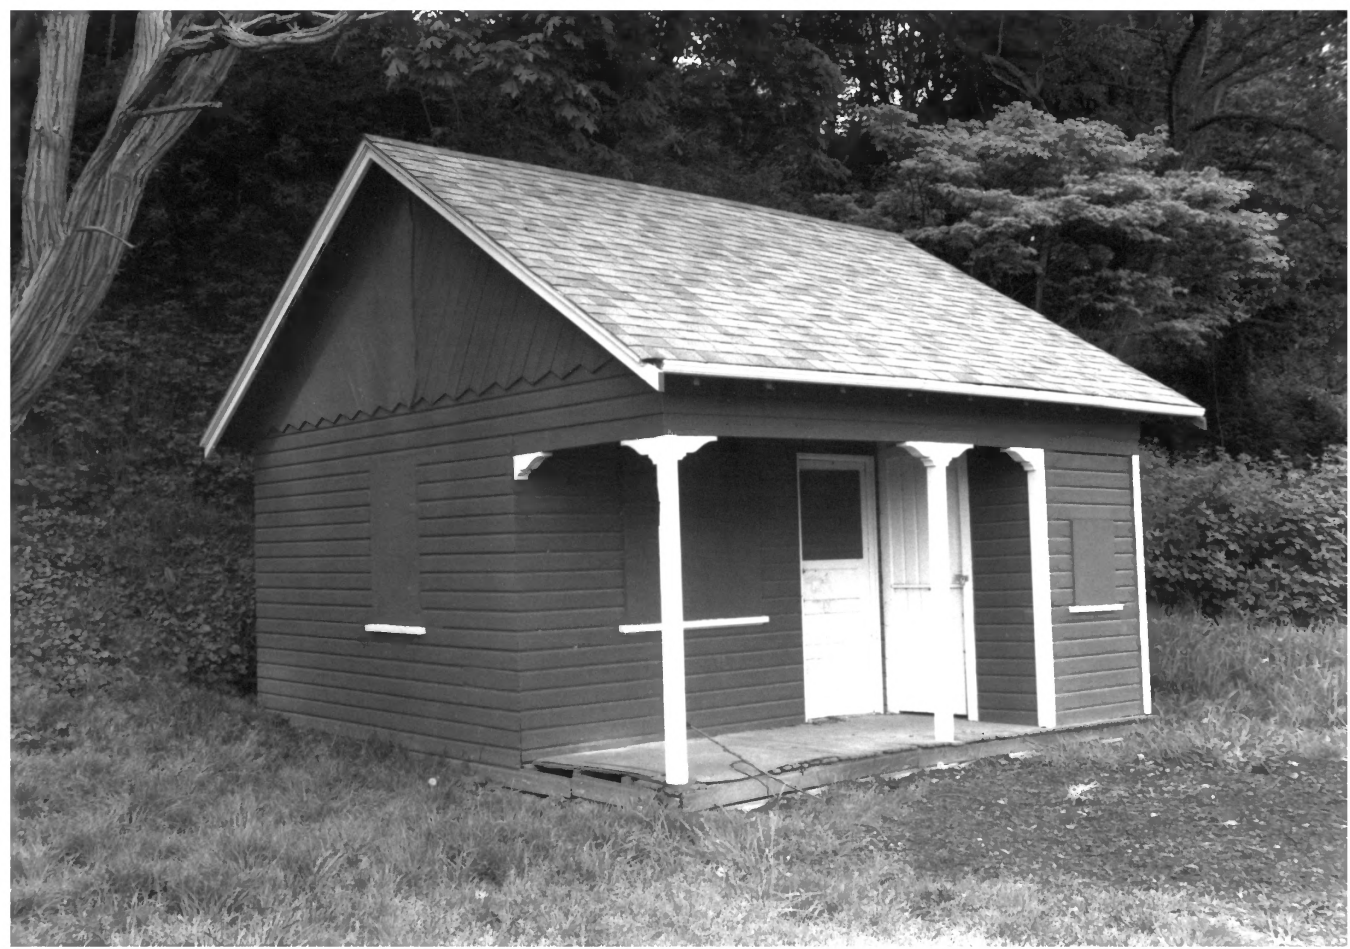

Date: 10/27/24

View: Auditorium, looking southeast

Covenant Beach Bible Camp

Address: Cliff Avenue & 220th St.

Des Moines, King County, WA

Photographer: Carmen Scott

Date: 05/04

View: Carlson House north & east facade, looking southwest