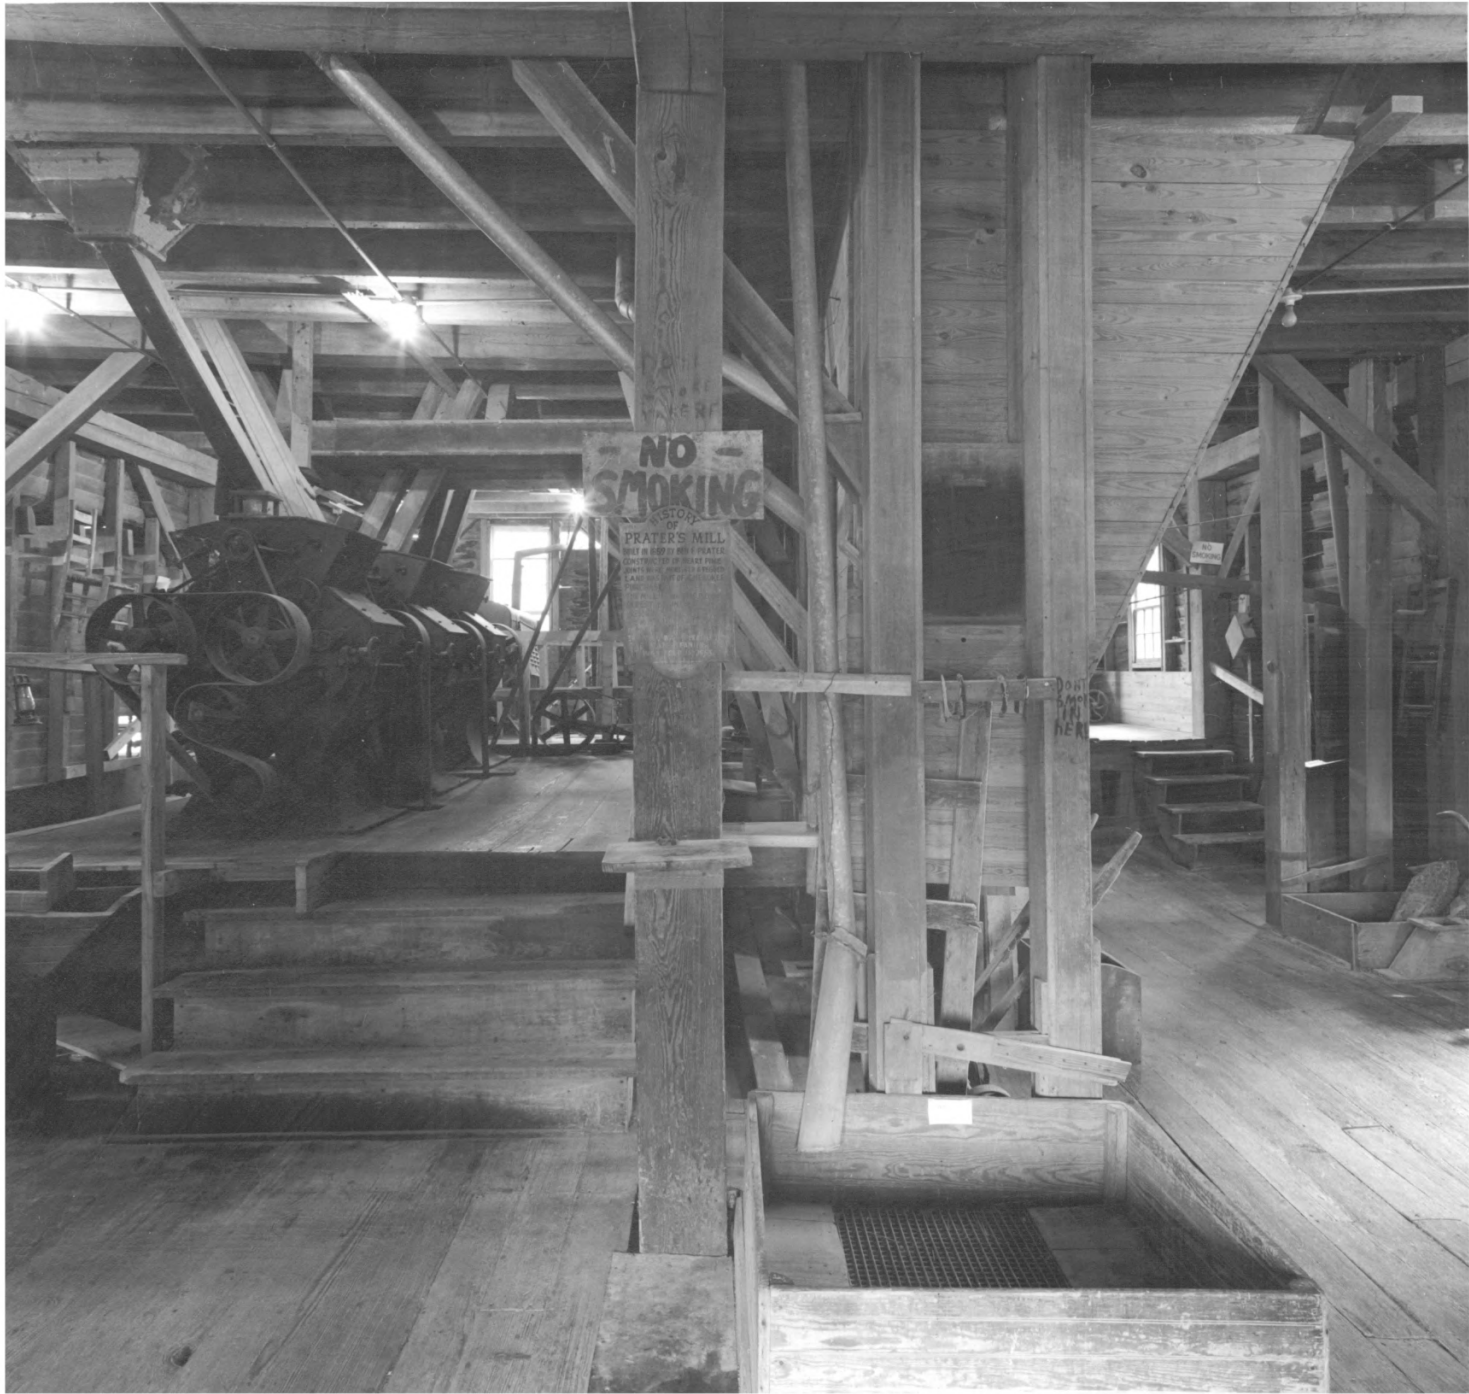

Prater's Mill, Whitfield County, Georgia

Photographer: David J. Kaminsky

Date: Spring 1977

Negatives Filed: Georgia Department of
Natural Resources

Photograph: Prater's Mill, photographer
facing northwest

APR 25 1978

FEB 15 1978

1210

NO SMOKING
STOP
PRATER'S MILL
BUILT IN 1880 BY JOHN E. PRATER
CONSTRUCTED OF MASSIVE PINE
SHIPS BUILDING AND IS A FINEST
LARGE MILL OF ITS KIND
IN THE WEST
PROPERTY OF
PRATER'S MILL CO.
PRATER'S MILL CO.
PRATER'S MILL CO.