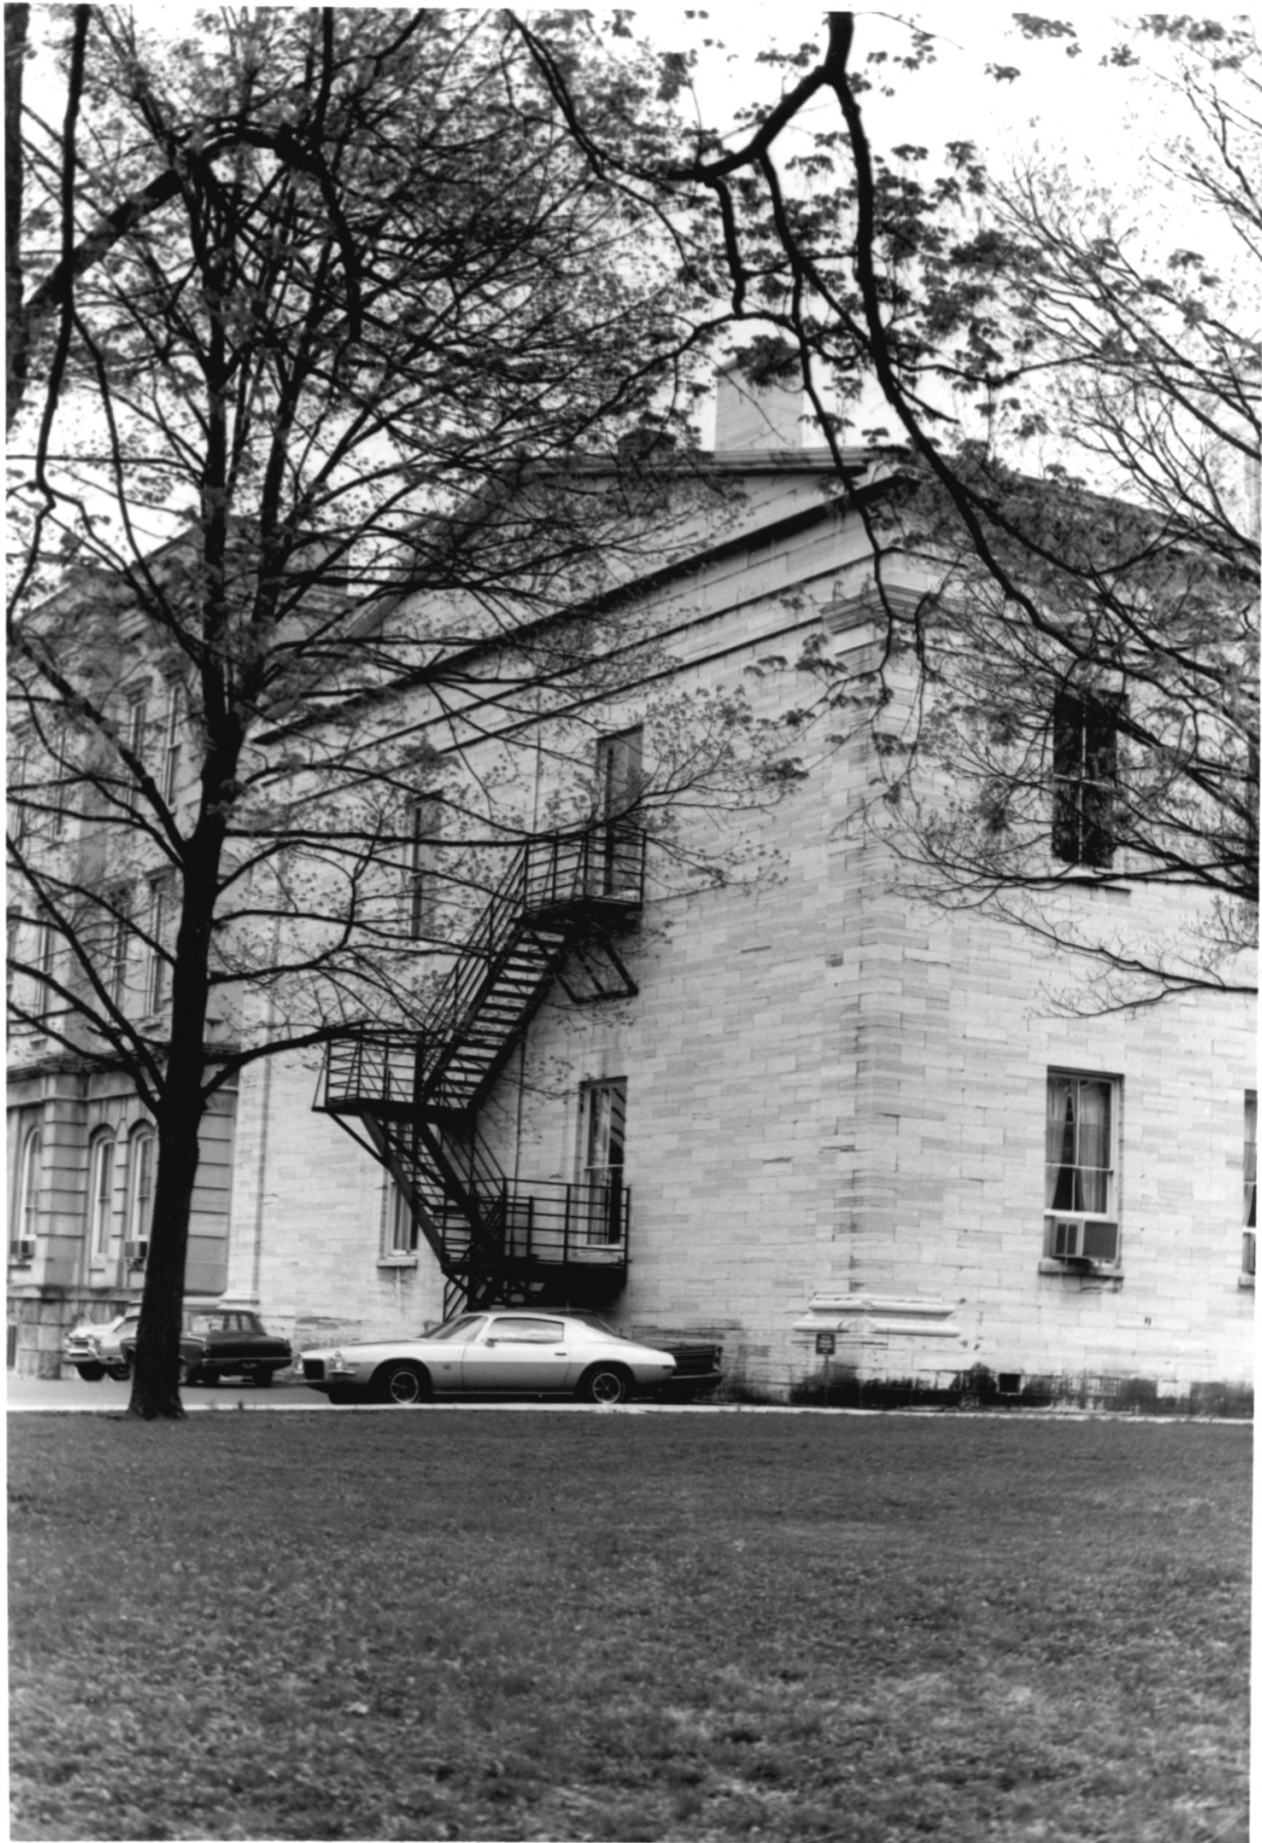

Commonwealth of Ky., Dept. of Public Information

4. IDENTIFICATION

DESCRIBE VIEW, DIRECTION, ETC.

Oblique view from south west corner showing entire facade, west wall and major portion of cupola.

Old State House,
Frankfort, Kentucky NPS Photo 1971