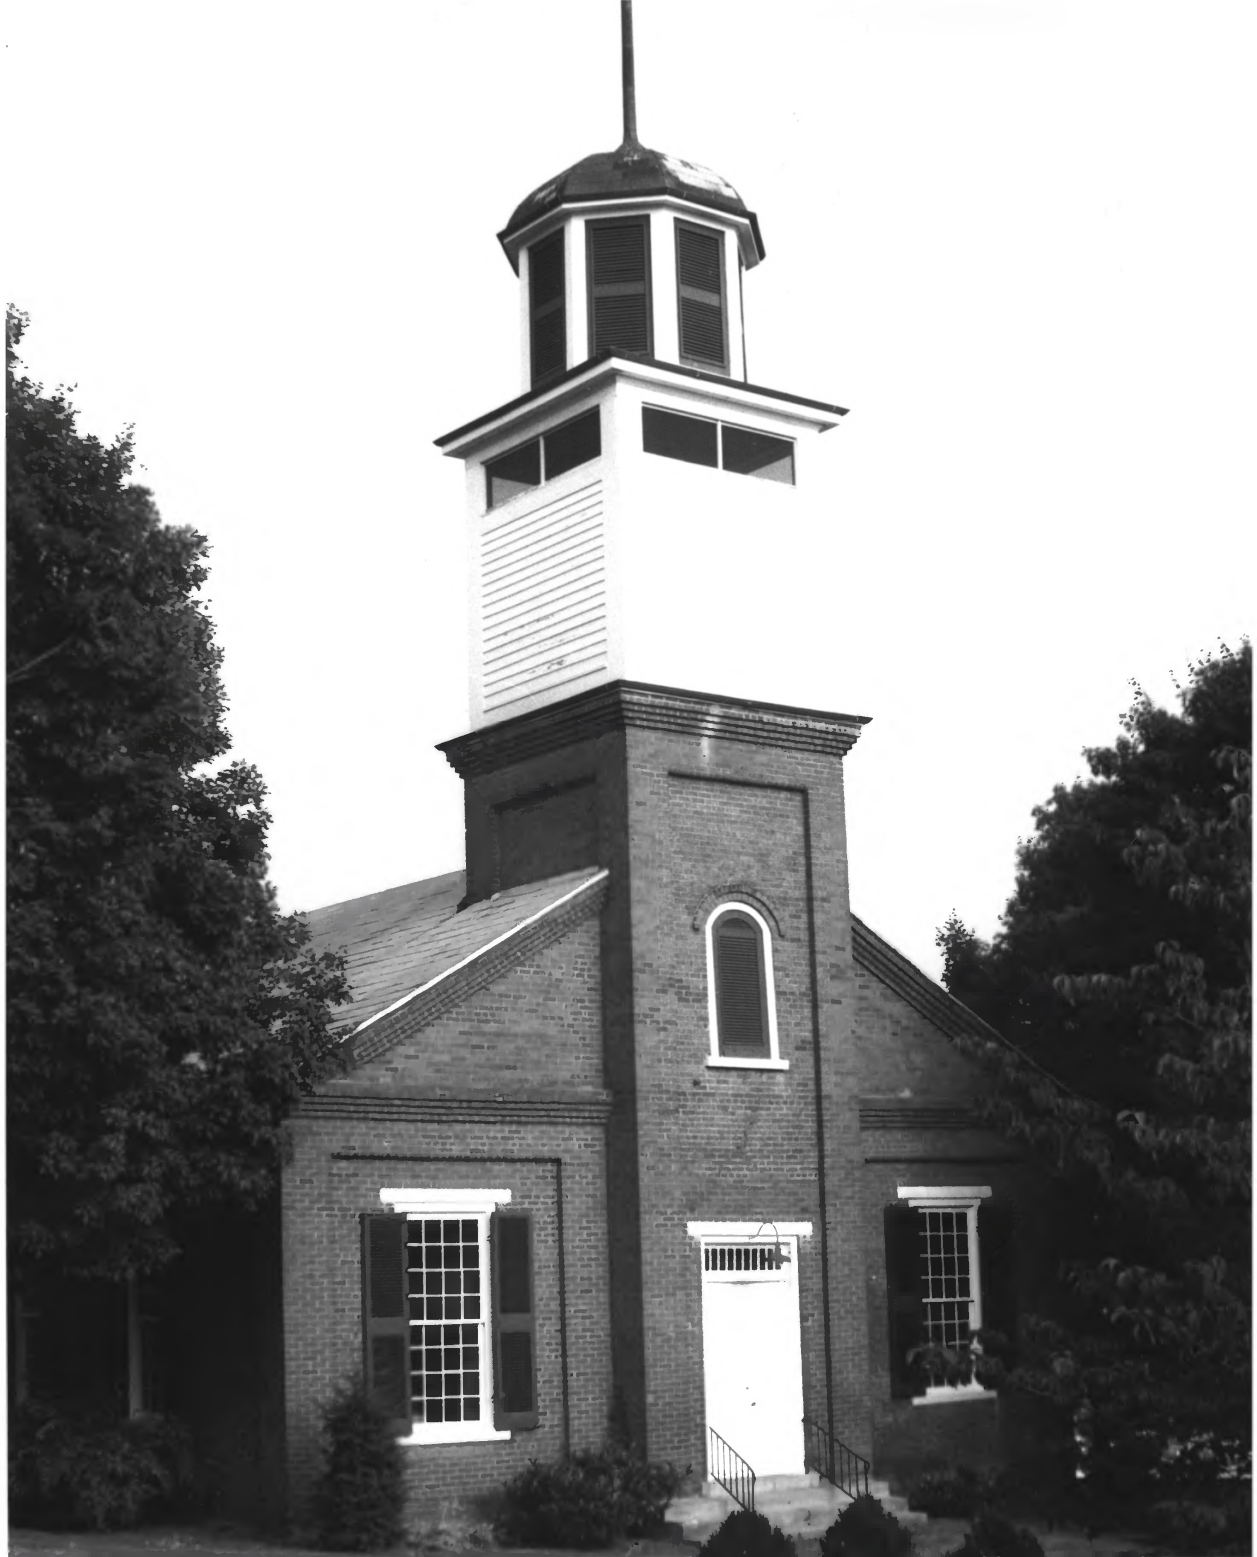

NPS Number

Jan. 22, 1973

Title:

Danbridge Historic District

Loc.

Jefferson City, Va.
Front elevation of
Hickman House

(2)

NPS Number

Title: Dandridge Historic District

Loc. Jefferson City, Tenn
Front elevation of Fair
House.

1845
VANCE BUILDING
DANDRIDGE, TENN.

luggage repairs
DANDRIDGE
CREDIT
JEWELERS
watches diamonds

GARDNER & CREDIT
WATCH REPAIRING
JEWELERS
JEWELRY REPAIRING
AND DESIGNING