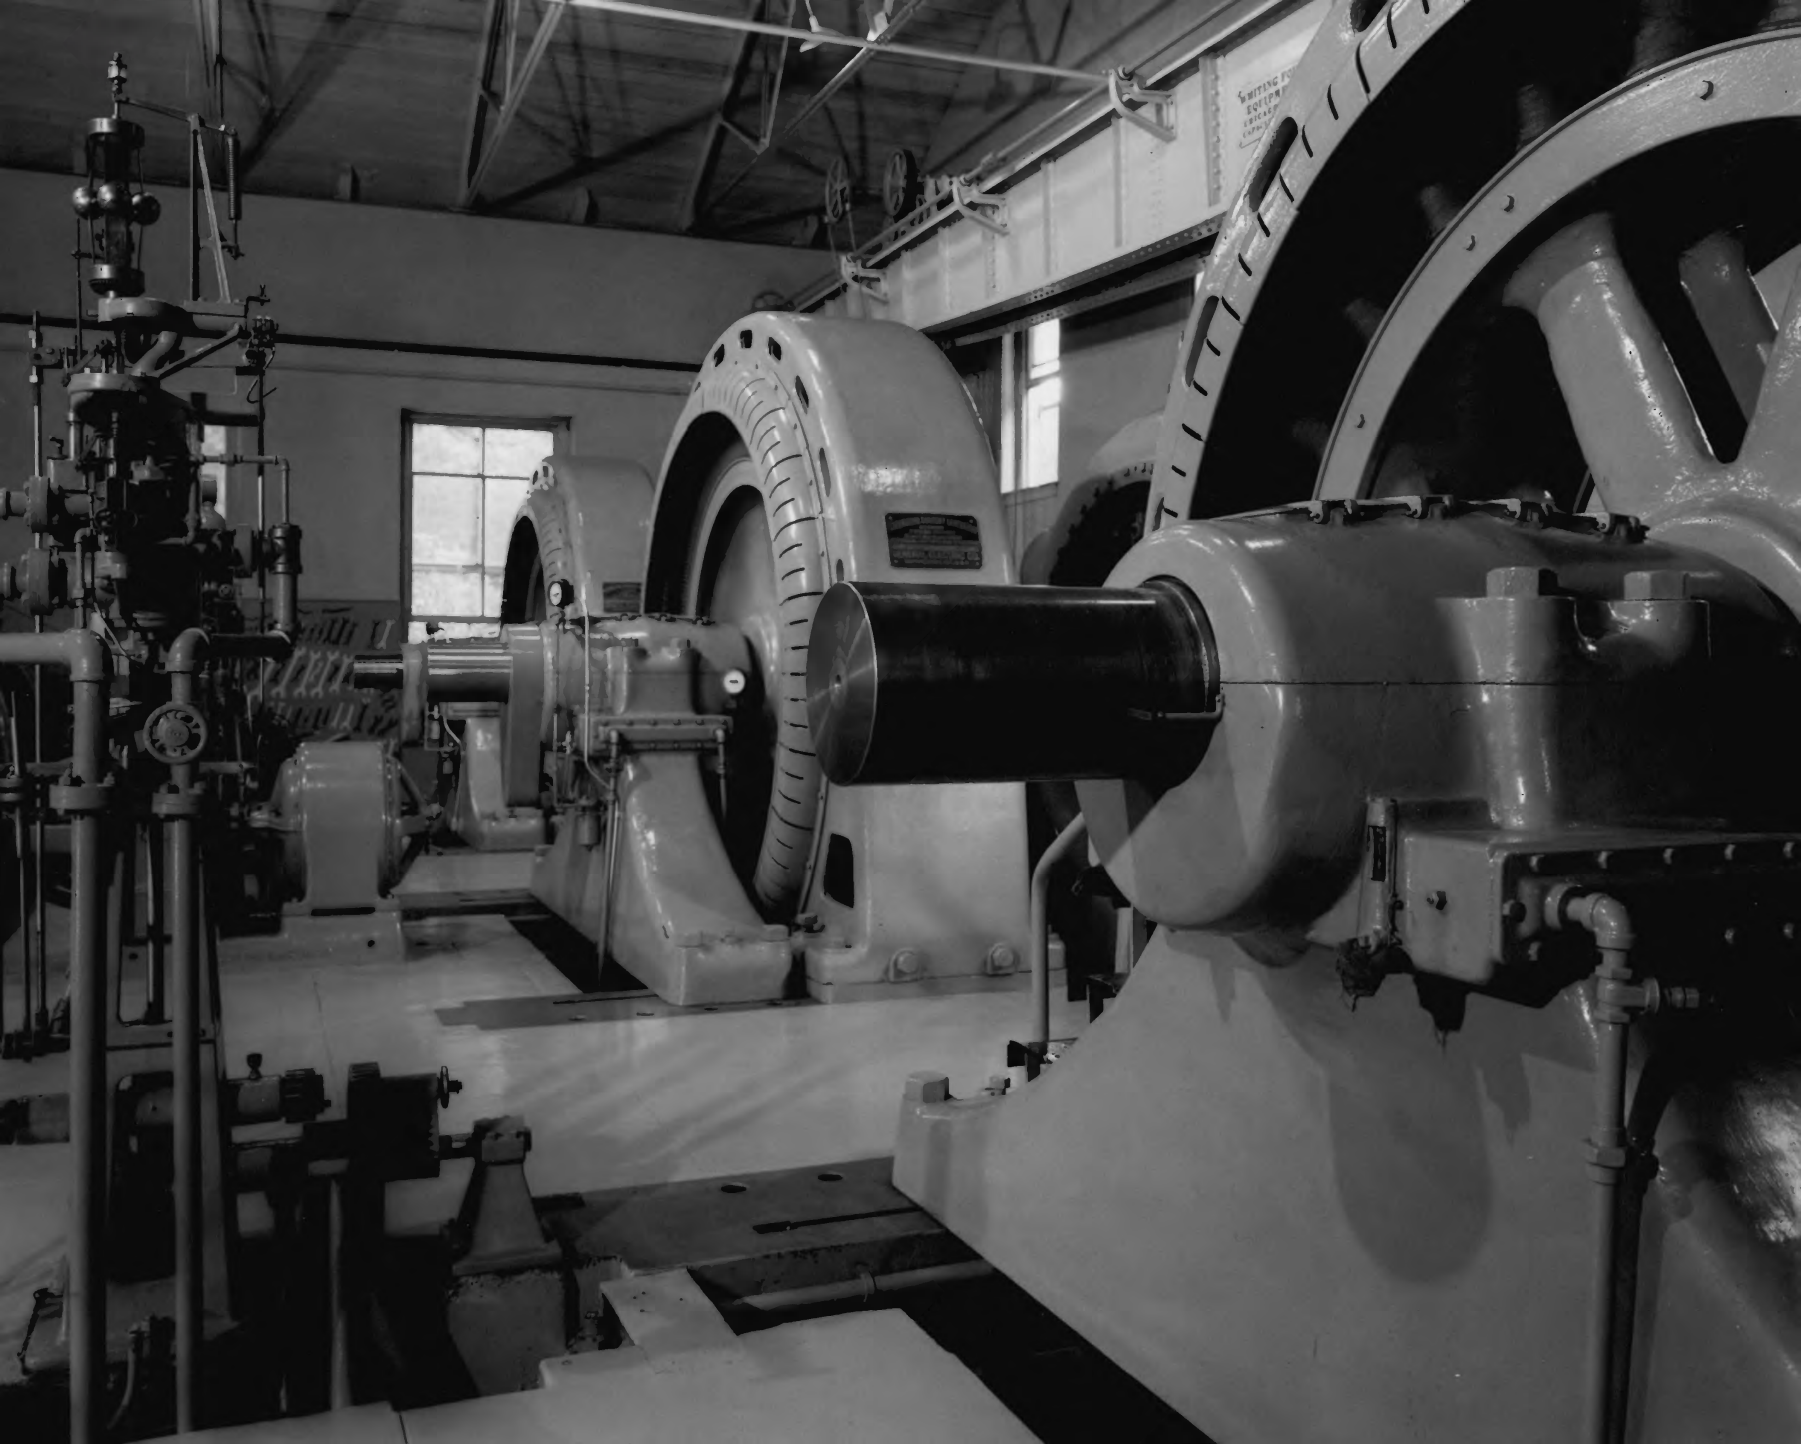

June 26, 1972

Title:

Almstead Station Power  
House

Loc.

Utah County, Utah  
Looking North

Power House is left of center.

WRITING FOR  
ELECTRA  
MAGAZINE

NPS Number