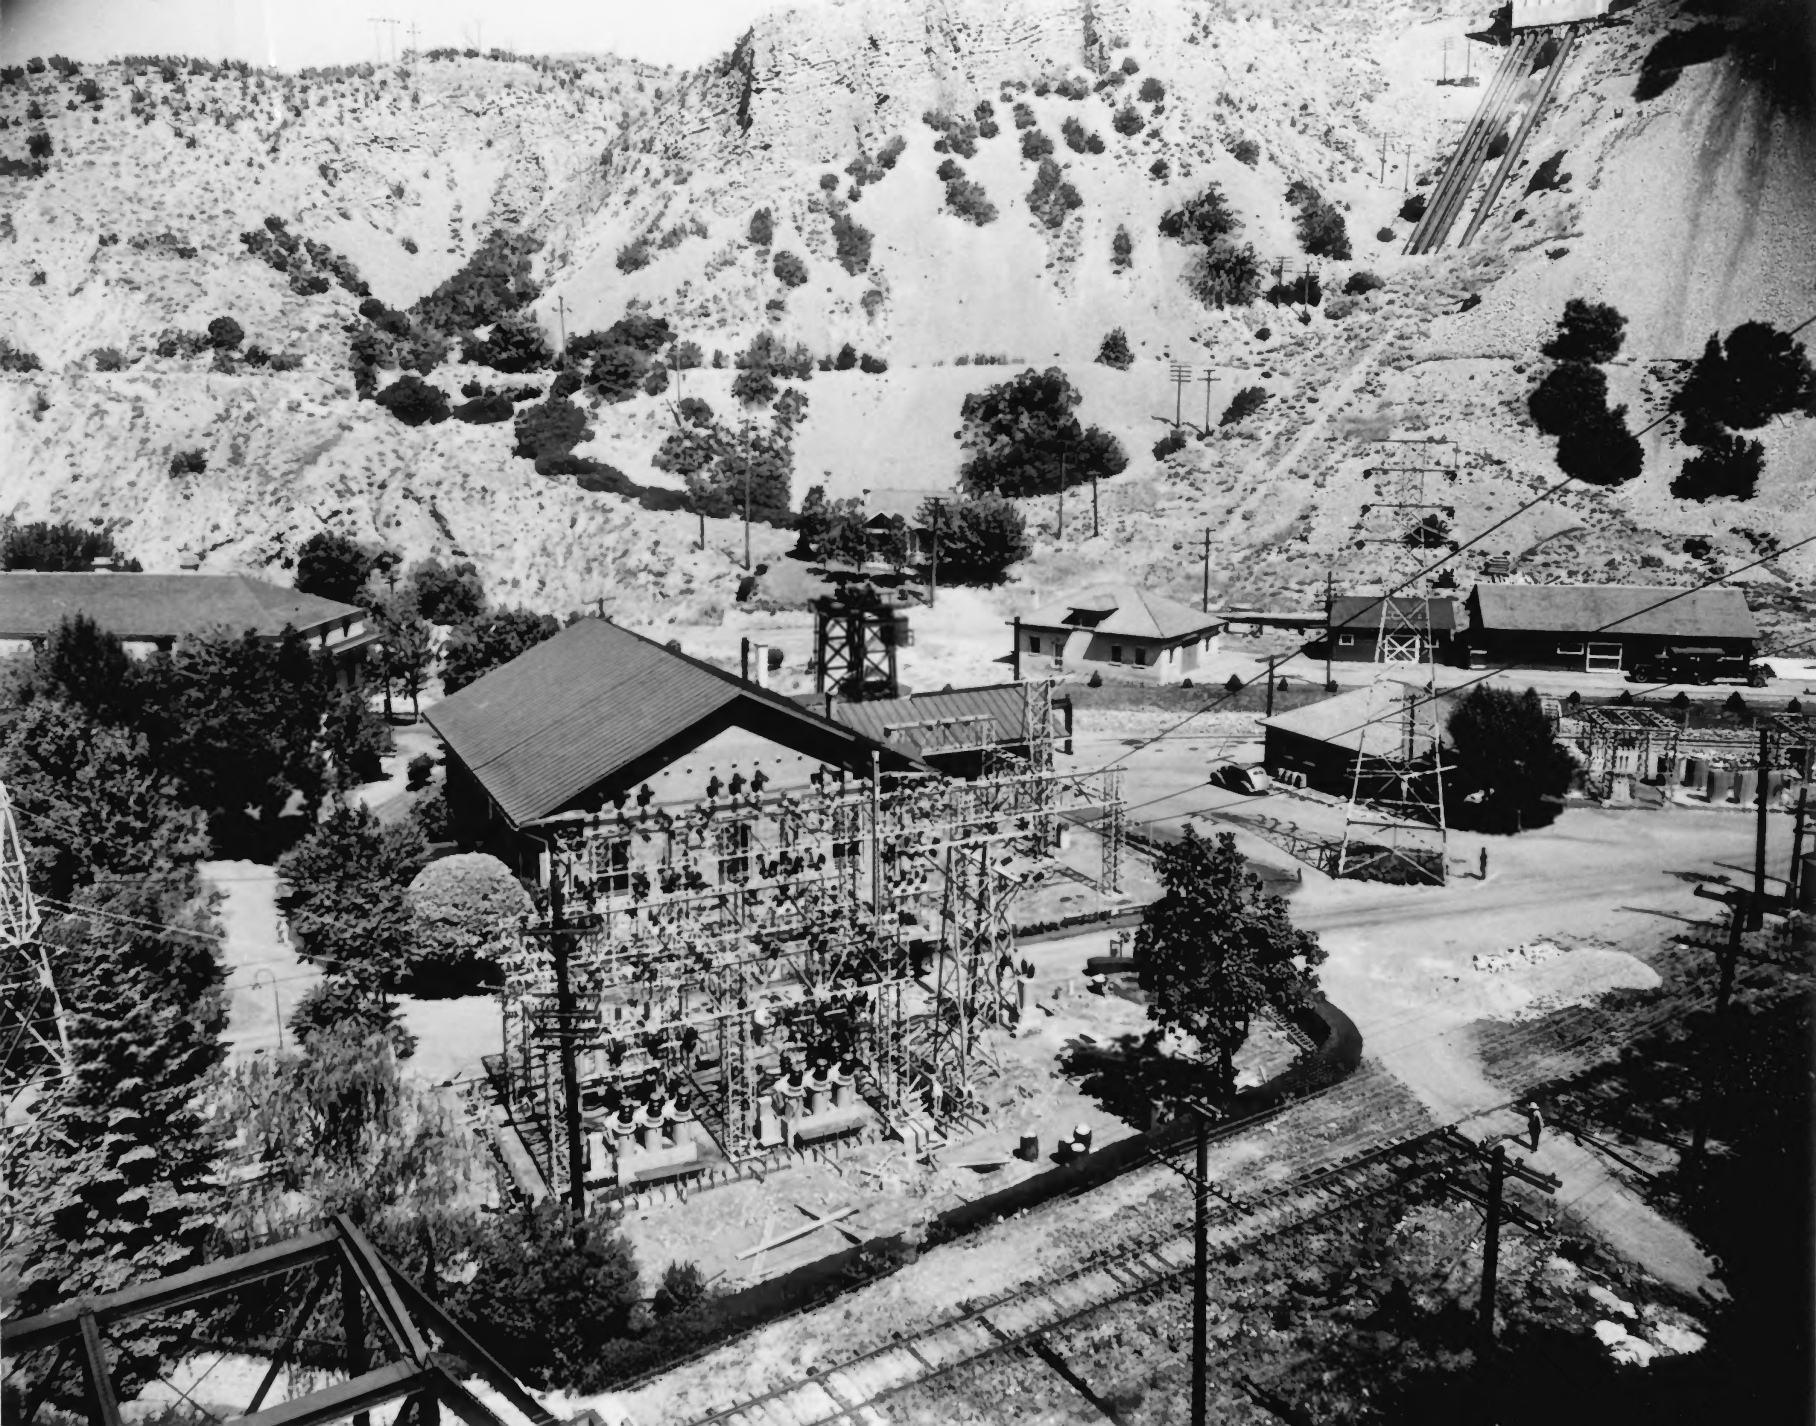

**NPS Number**

June 26, 1972

**Title:**

Almstead Station Power  
House

**Loc.**

Utah County Utah

Looking Northeast

NPS Number

June 26, 1972

Title:

Almstead Station Power  
House

Loc.

Utah County, Utah  
Looking North

Power House is left of center.

WRITING FOR  
ELECTRA  
MAGAZINE

NPS Number

June 26, 1972

Title:

Almstead Station

Power House

Loc.

Utah County, Utah

Interior