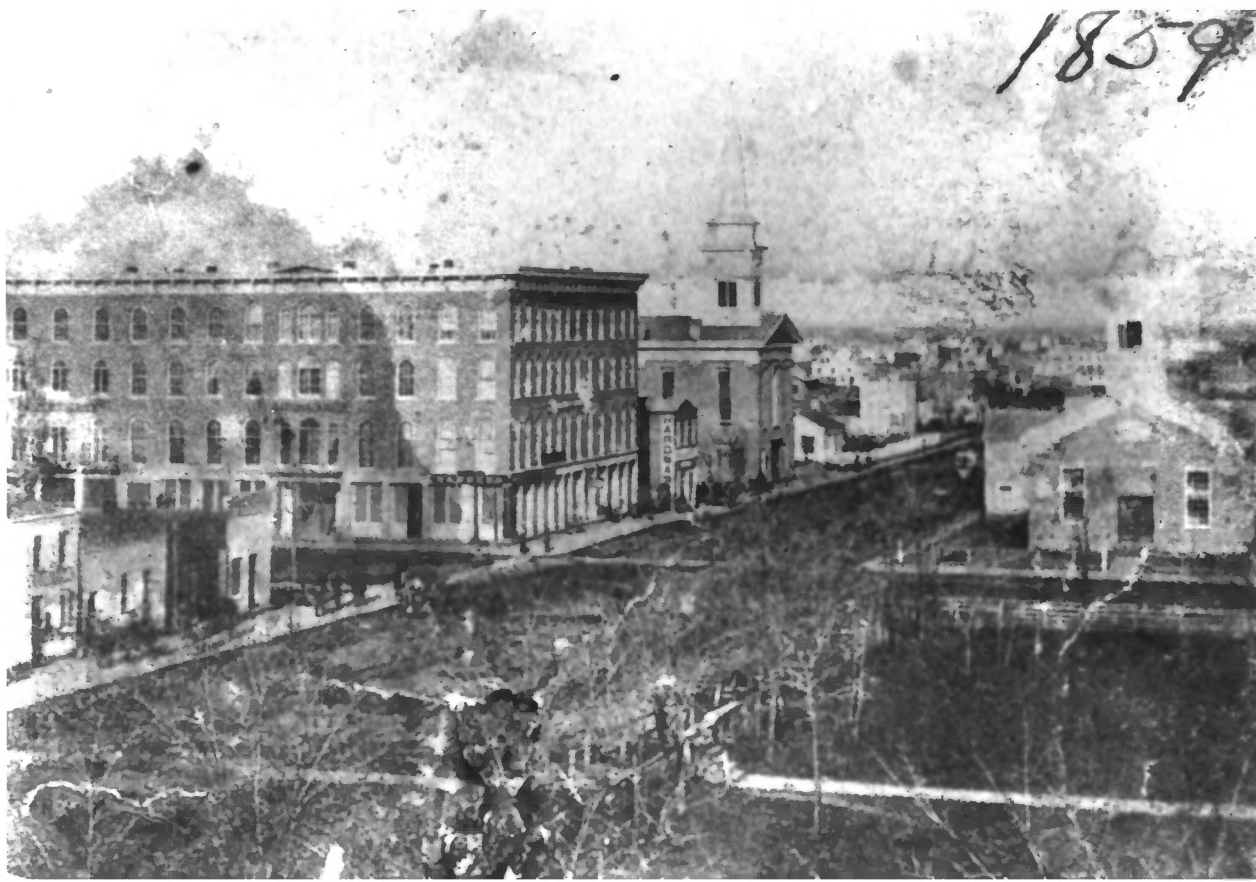

1859

BRAZELTON HOUSE HOTEL  
100 N. Main St., Mount Pleasant (Henry)

Photo #1

By: Unknown photographer

Circa 1859

General view: Looking ENE

BRAZELTON HOUSE HOTEL

100 N. Main St., Mount Pleasant (Henry)

Photo #2

By: Unknown photographer

Circa 1875

General view of primary & secondary  
facades: Looking NE

BRAZELTON HOUSE HOTEL

100 N. Main St., Mount Pleasant (Henry)

Photo #3

By: Unknown photographer

Circa 1900-10

General view of primary & secondary  
facades: Looking NE

BRAZELTON HOUSE HOTEL

100 N. Main St., Mount Pleasant (Henry)

Photo #4

By: Mort Whitney

July 1985

General view of primary & secondary  
facades; Looking NE

January 1986

Detail: Brick piers on south (Monroe St.)  
elevation.