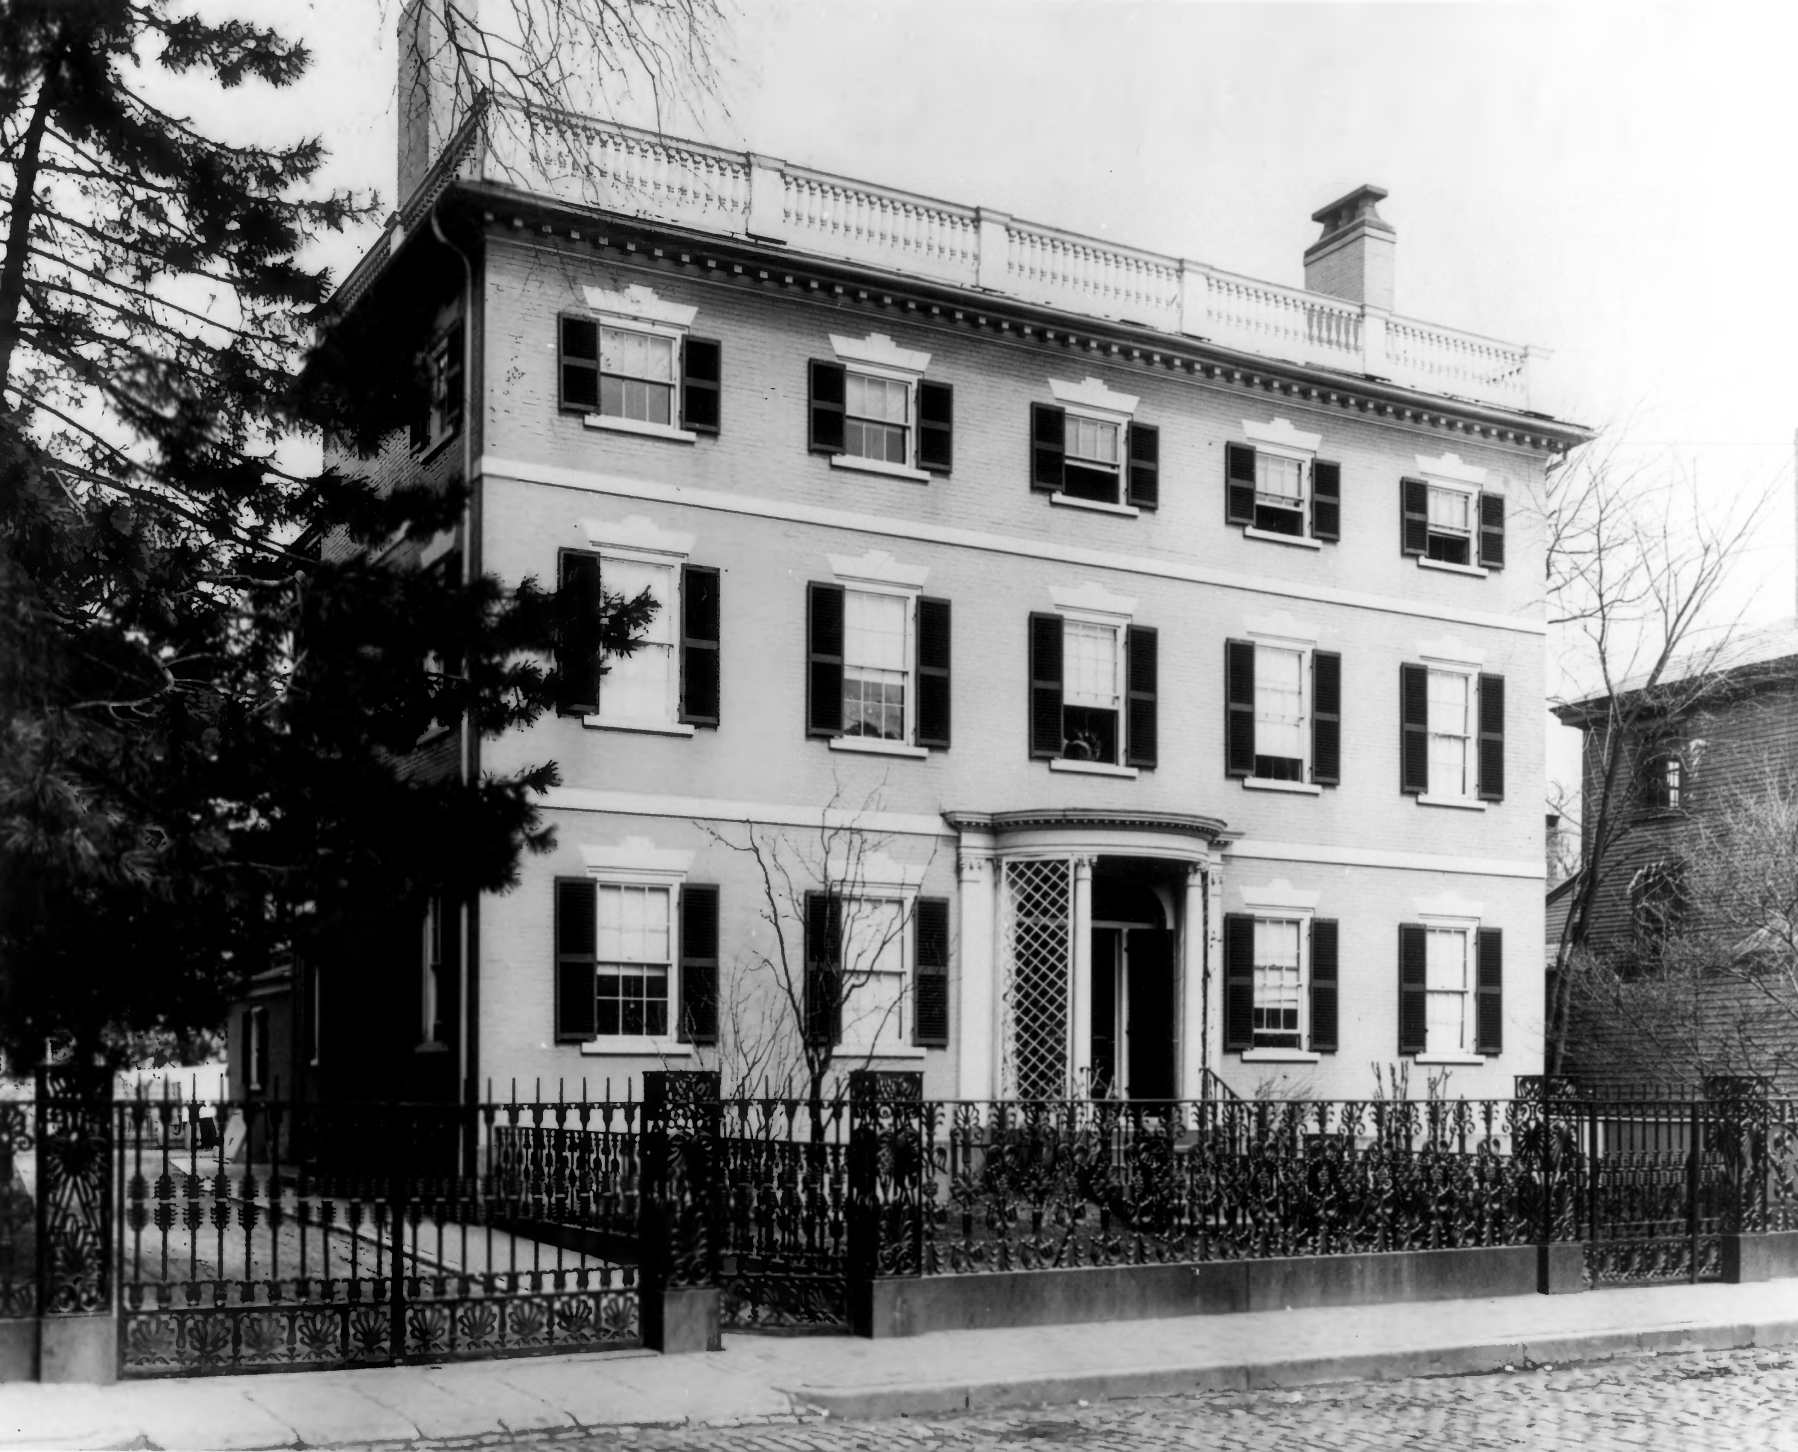

Gardner-White-Pingree House, Salem, Massachusetts

NPS Photo 1970

Gardner-White-Pingree House, Salem, Massachusetts

NPS Photo 1970

Gardner-White-Pingree House, Salem, Massachusetts

NPS Photo 1970

Progress House, Salem - before 1930 -
country casey substitute -

PINKIE HOME
1850-1860

Purple House, Salem -
Country cozy habitable

OAK SAFETY FILM

6061.

Gardner-White-Pingree House
128 Essex Street
Salem, Mass. Essex Co.

National Park Service (Charles W. Snell)
4/29/70

Neg. #6061

Gardner-White-Pingree House, 1804-05
South (front) elevation and part of
East side. Looking north.