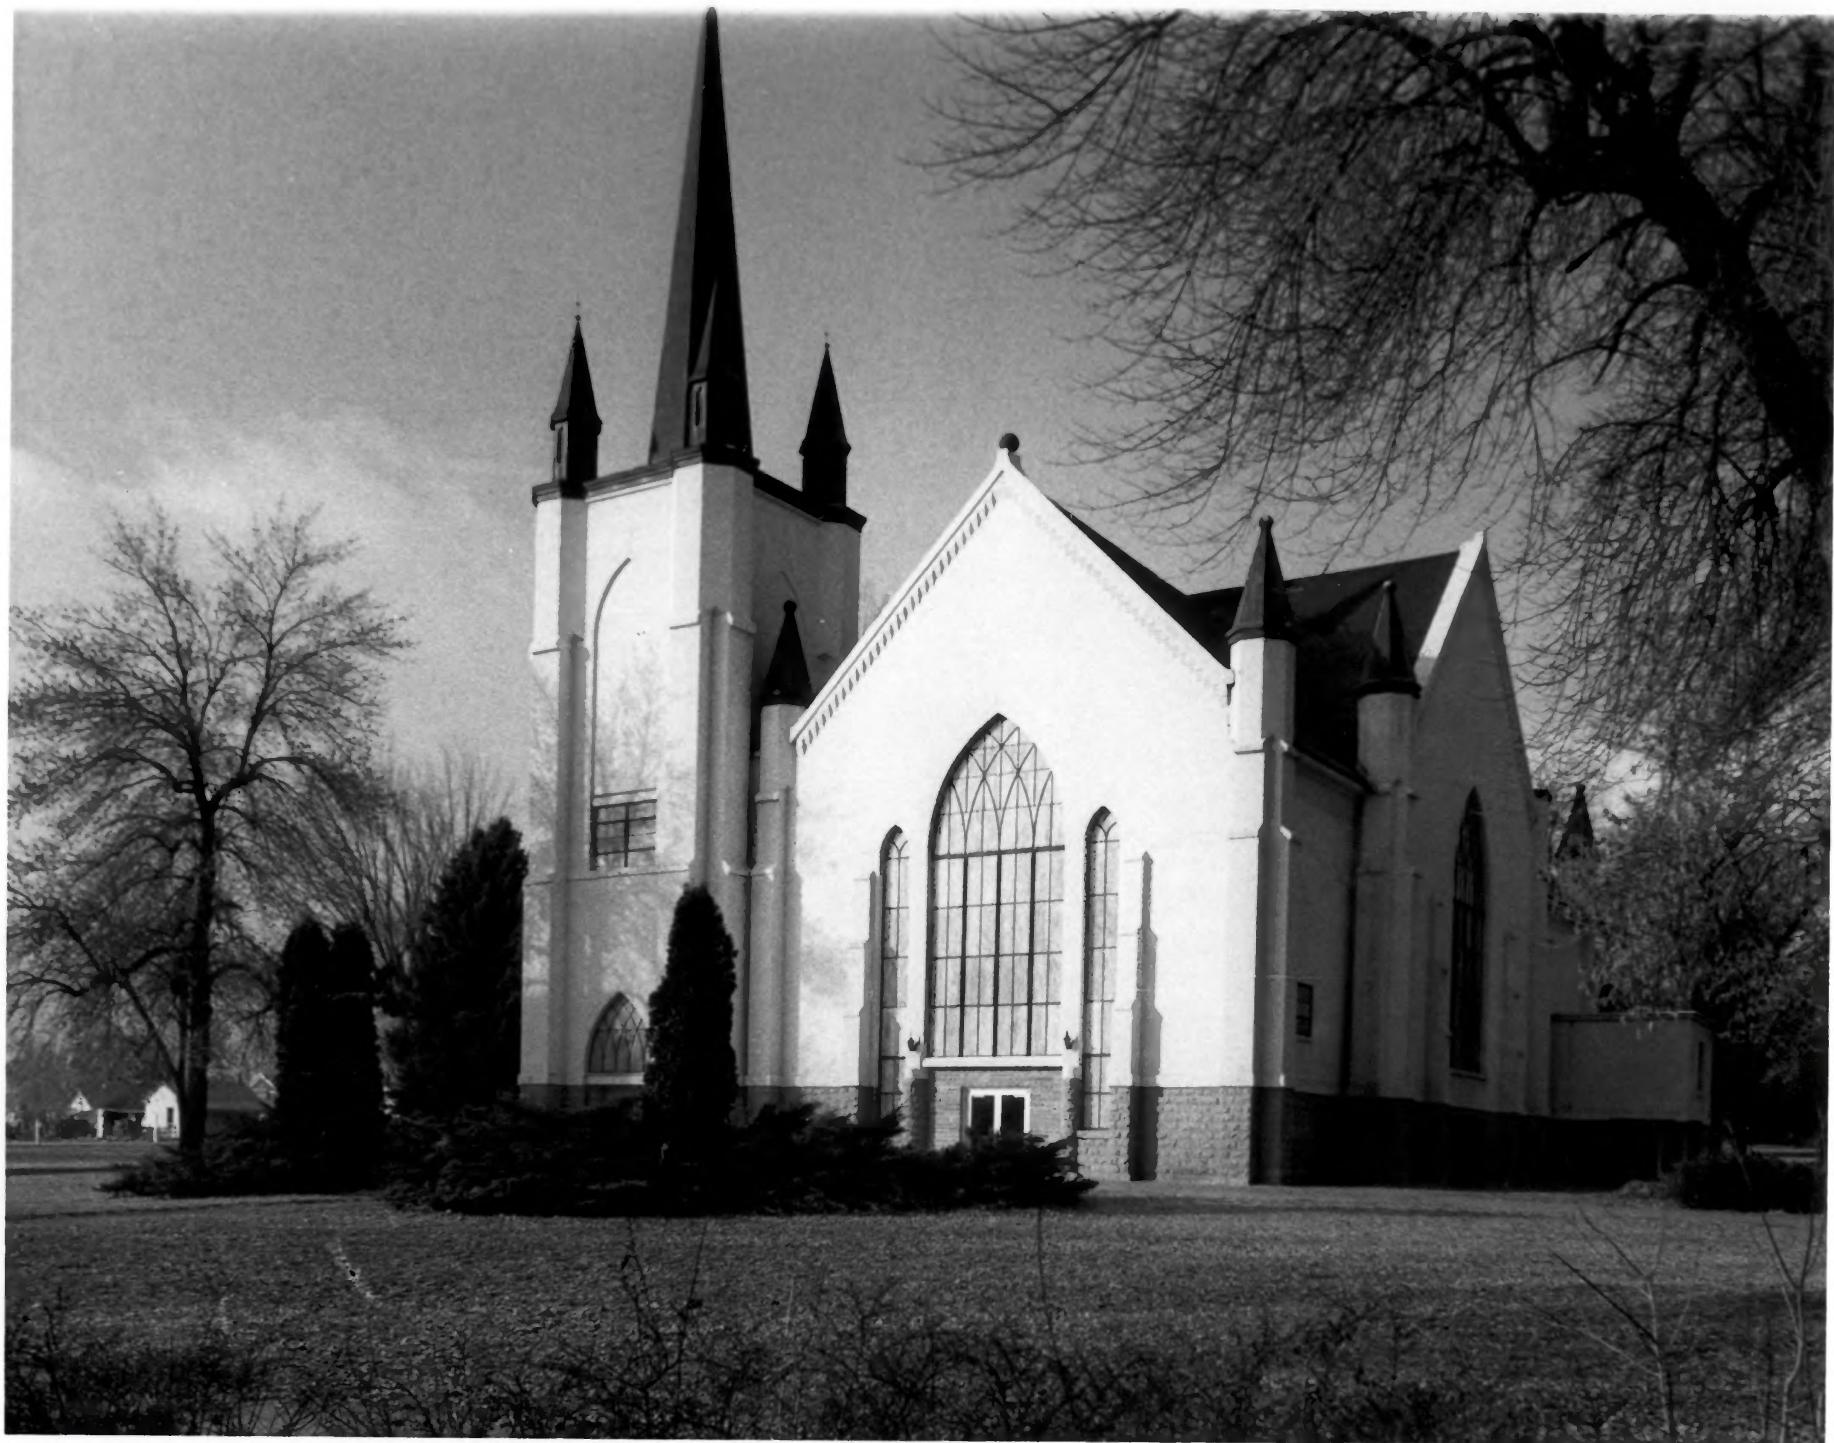

Wellsville Tabernacle

1 of 8

Wellsville, Cache County Utah

NOV 26 1980

View from the south

Photographer: Karl Haglund, April 1979

Negative filed at the Utah State Historical Soc

OCT 22 1980

Wellsville Tabernacle 2 of 8

Wellsville, Cache County Utah

East (main) and north facades

NOV 26 1980

Photographer: Karl Haglund, April 1979

Negative filed at the Utah State Historical Soc

OCT 22 1980

Wellsville Tabernacle