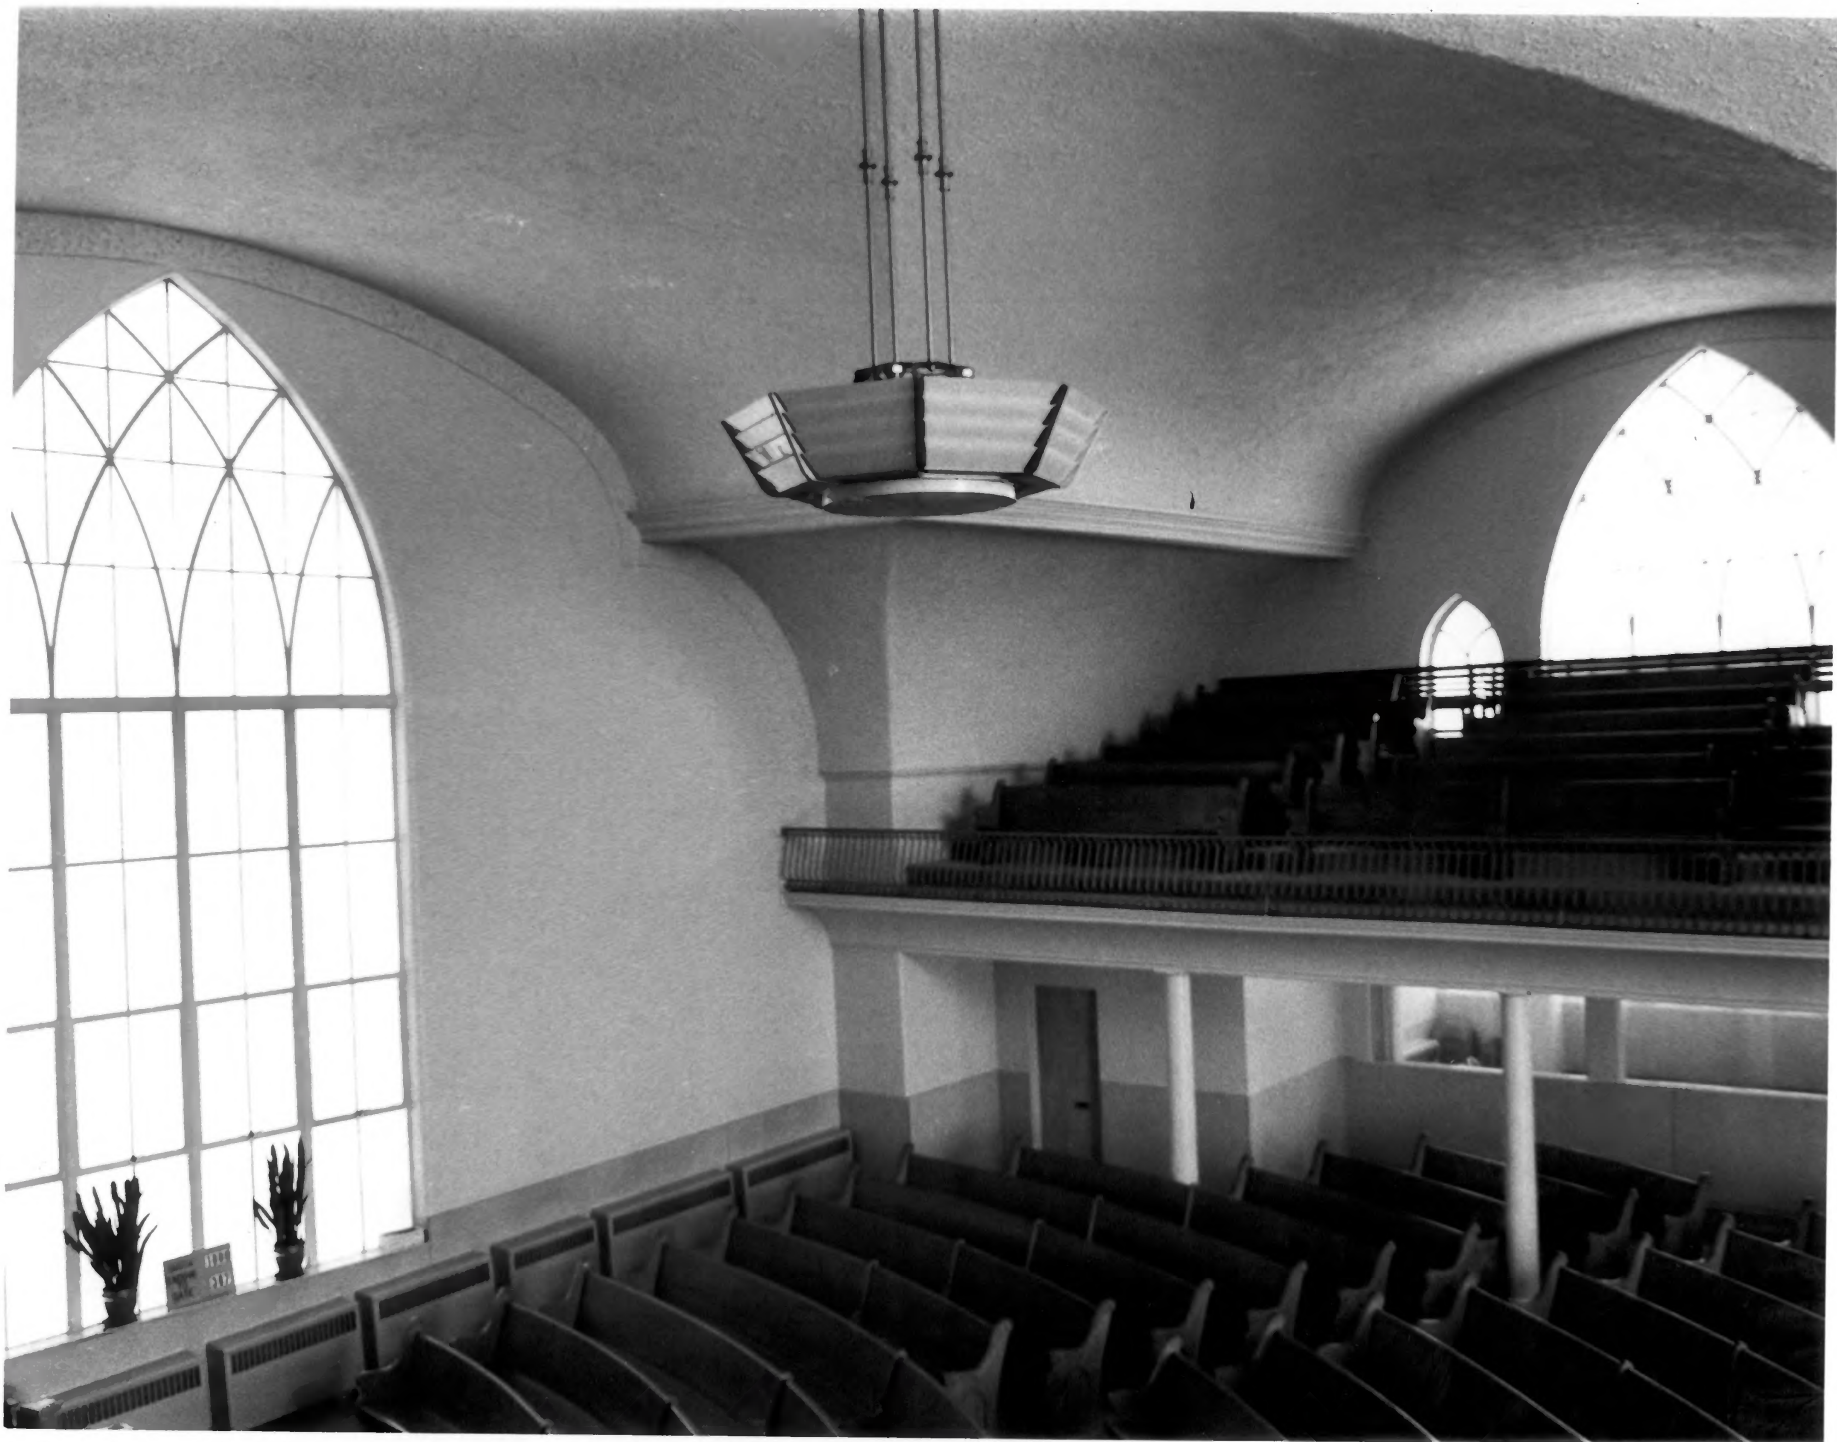

Interior, looking west from east balcony

Photographer: Karl Haglund, April 1979

Negative filed at the Utah State Historical Soc

OCT 22 1980

Wellsville Tabernacle

8 of 8

Wellsville, Cache County, Utah

Interior, looking north and east from
south balcony