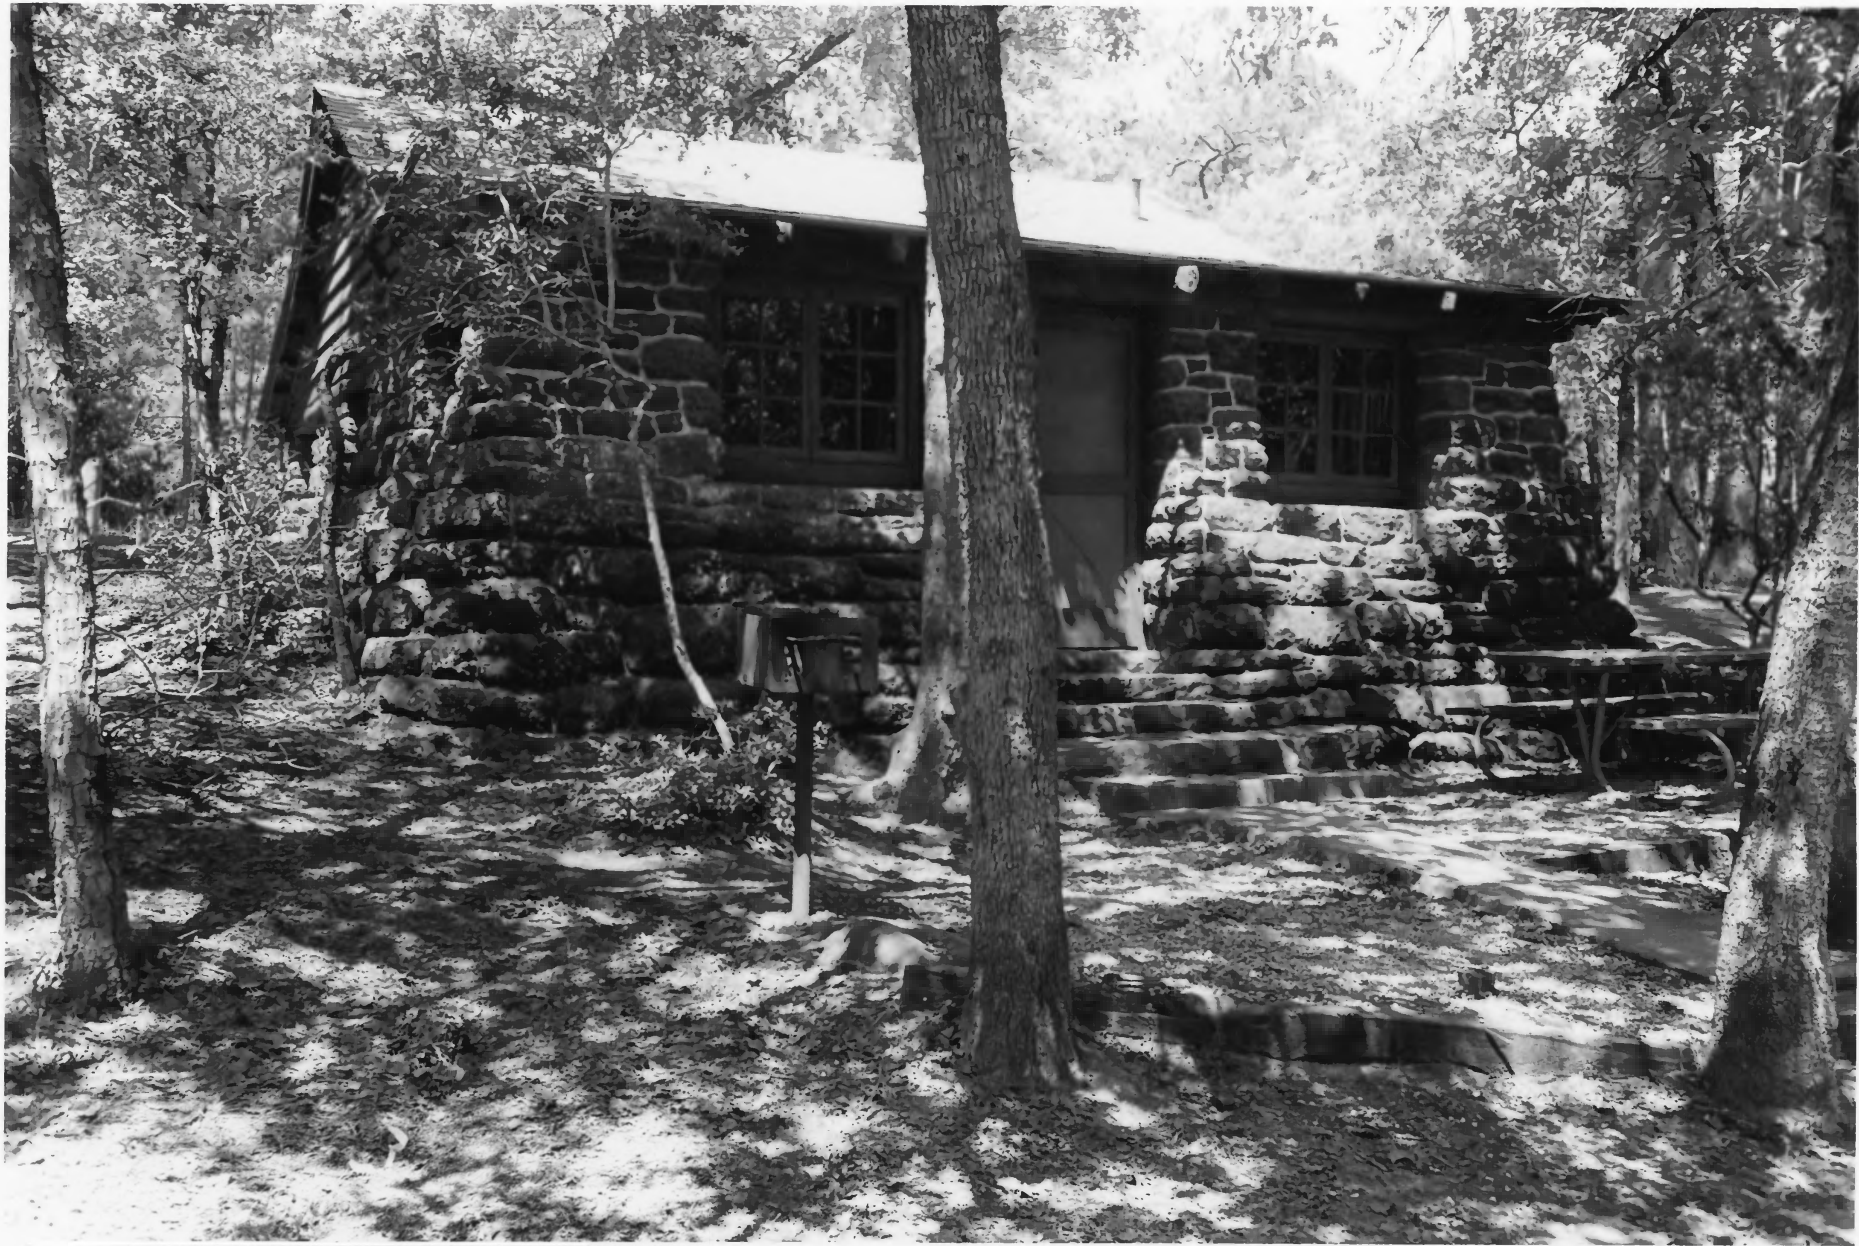

BASTROP STATE PARK
Bastrop vic., Bastrop County, Texas
Entrance to Cabin Area Spur Road
Photo: Ethan Carr, 1995

BASTROP STATE PARK
Bastrop vic., Bastrop County, Texas
Roadside Shelter at Overlook
Photo: Ethan Carr, 1995

BASTROP STATE PARK
Bastrop vic., Bastrop County, Texas
Ornamental Bridge, Golf Course
Photo: National Archives, ca. 1935

COTTAGE, - BASTROP, TEX.

BASTROP STATE PARK
Bastrop vic., Bastrop County, Texas
Cabin construction
Photo: National Archives, ca. 1935

BASTROP STATE PARK
Bastrop vic., Bastrop County, Texas
Tourist Cabin
Photo: Ethan Carr, 1995

BASTROP STATE PARK
Bastrop vic., Bastrop County, Texas
Rustic furniture
Photo: National Archives, ca. 1935

BASTROP STATE PARK
Bastrop vic., Bastrop County, Texas
Transplanting local trees
Photo: National Archives, ca. 1935