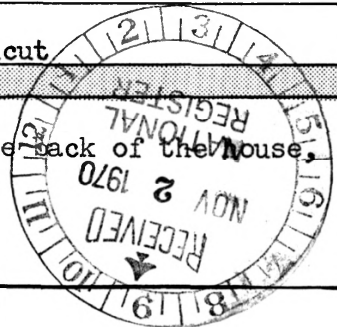

UNITED STATES DEPARTMENT OF THE INTERIOR
NATIONAL PARK SERVICE

NATIONAL REGISTER OF HISTORIC PLACES
PROPERTY PHOTOGRAPH FORM

(Type all entries - attach to or enclose with photograph)

STATE Connecticut	
COUNTY New Haven	
FOR NPS USE ONLY	
ENTRY NUMBER 71.3.09.0003	DATE 3/11/71

SEE INSTRUCTIONS

1. NAME			
COMMON: Williams (Warham)			
AND/OR HISTORIC:			
2. LOCATION			
STREET AND NUMBER: Faces west at the intersection of Old Post Road with State Routes 17 & 22			
CITY OR TOWN: Northford			
STATE: Connecticut	CODE 09	COUNTY: New Haven	CODE 009
3. PHOTO REFERENCE			
PHOTO CREDIT: C. Luyster			
DATE OF PHOTO: October 1970			
NEGATIVE FILED AT: Connecticut Historical Commission, Hartford, Connecticut			
4. IDENTIFICATION			
DESCRIBE VIEW, DIRECTION, ETC. View from northeast to southwest: the north side, the back of the house, part of the gambrel-roofed wing.			

②