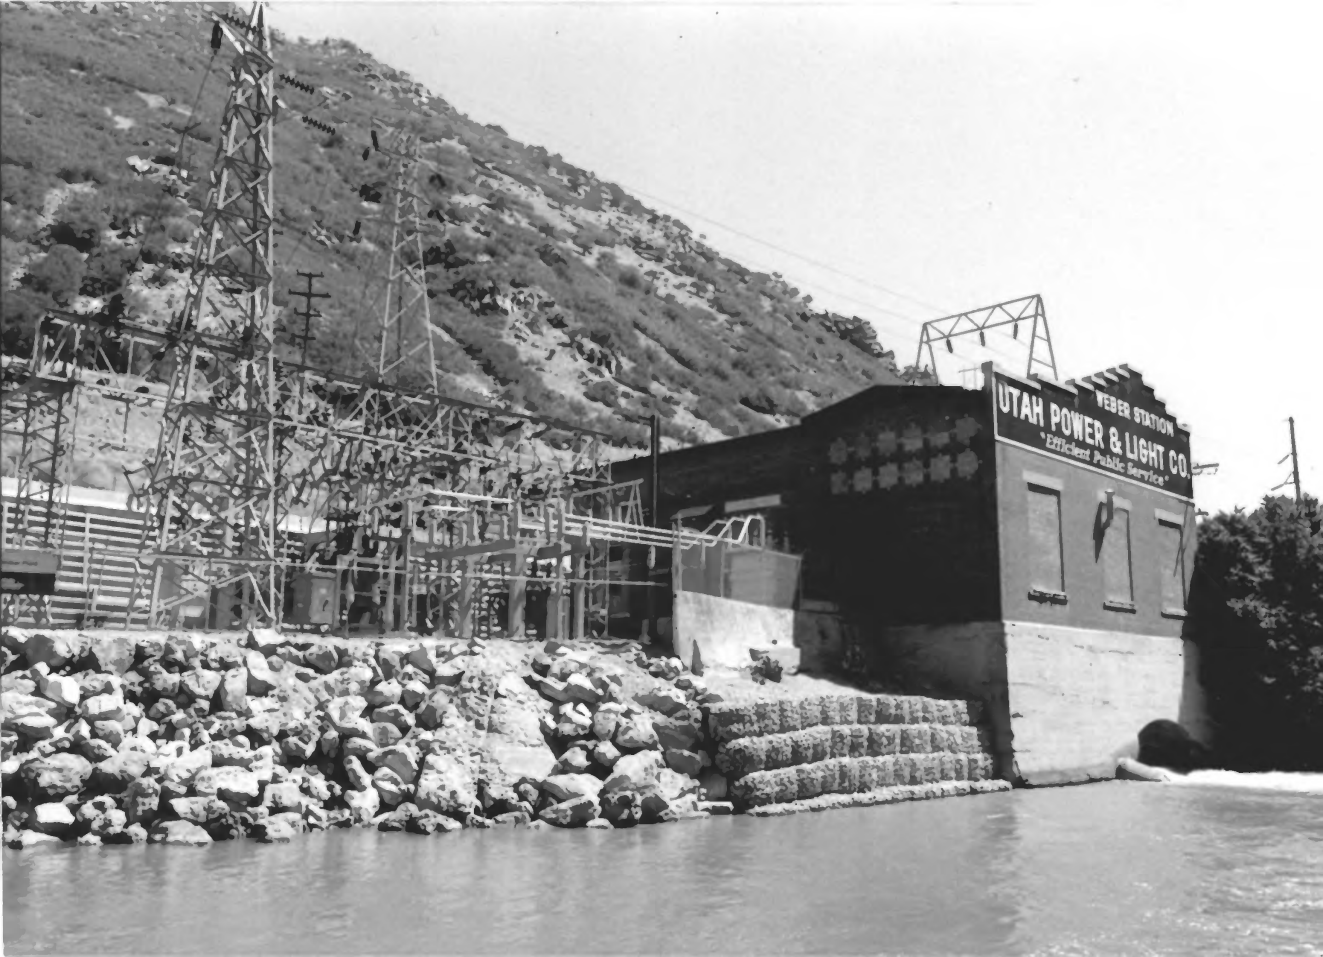

WEBER STATION  
UTAH POWER & LIGHT CO.  
*"Efficient Public Service"*

WEBER PLANT HISTORIC DISTRICT  
POWERHOUSE

R 3 F 22

PHOTO NO 1

Wasatch County UT

UTAH POWER & LIGHT CO.  
WEBER STATION  
"Efficient Public Service"