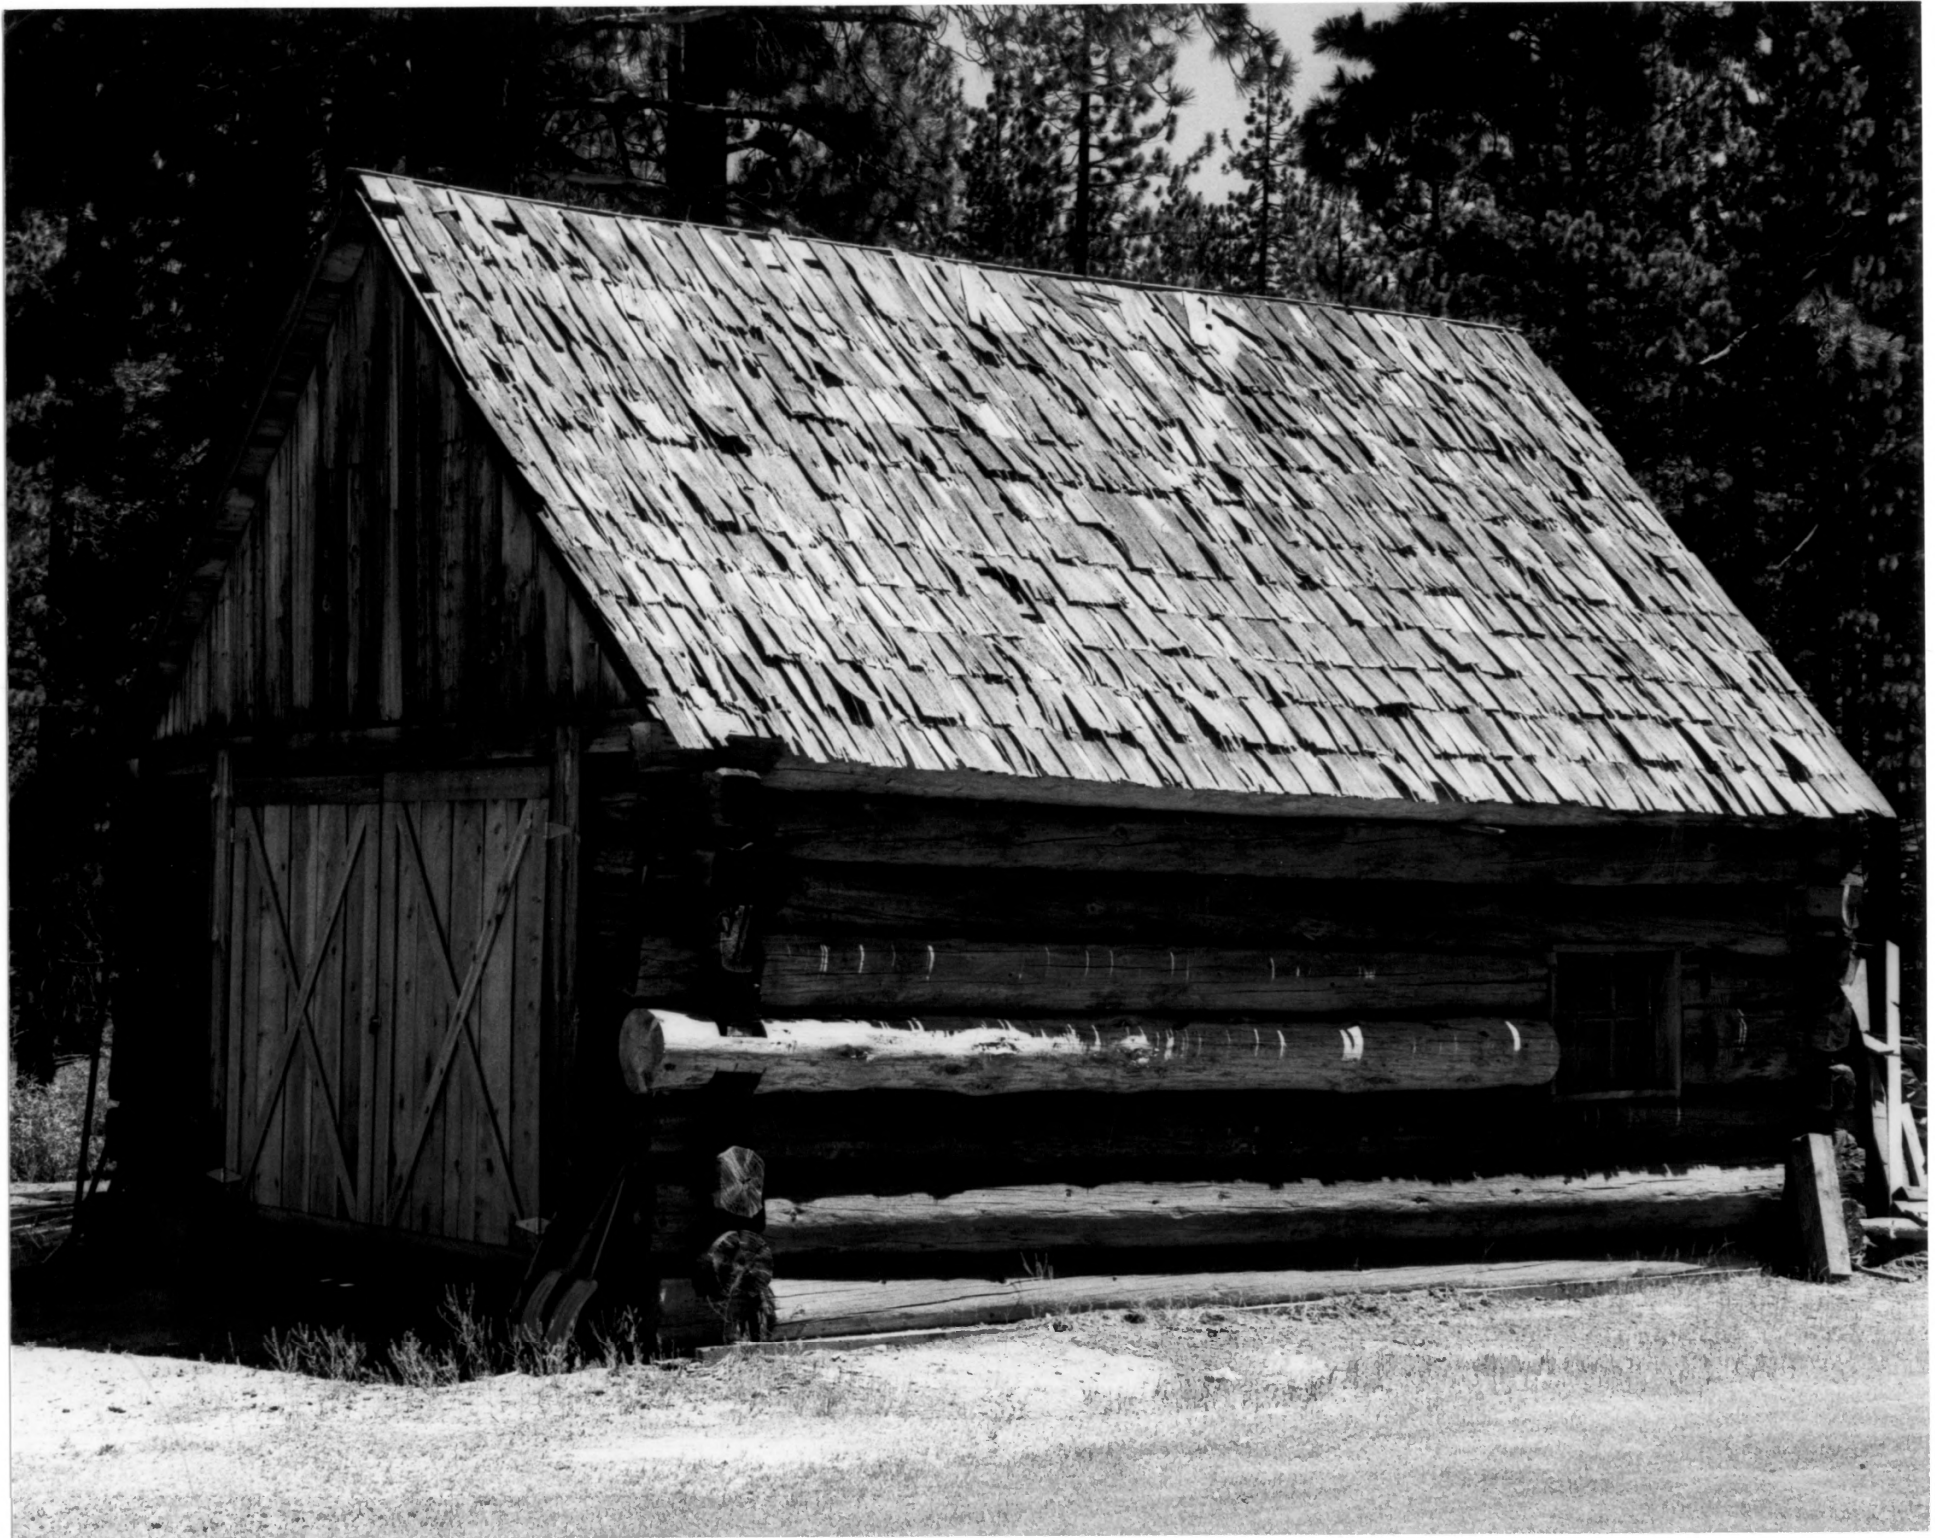

FRIDAY'S STATION (PARK RESIDENCE)

Stateline, NV (Douglas County)

Photographer: Kathleen Hoff

Negative: 17 S Patterson Place

Sparks, NV 89431

Exterior view looking northeast

Photo # 2

6/10 V/VB