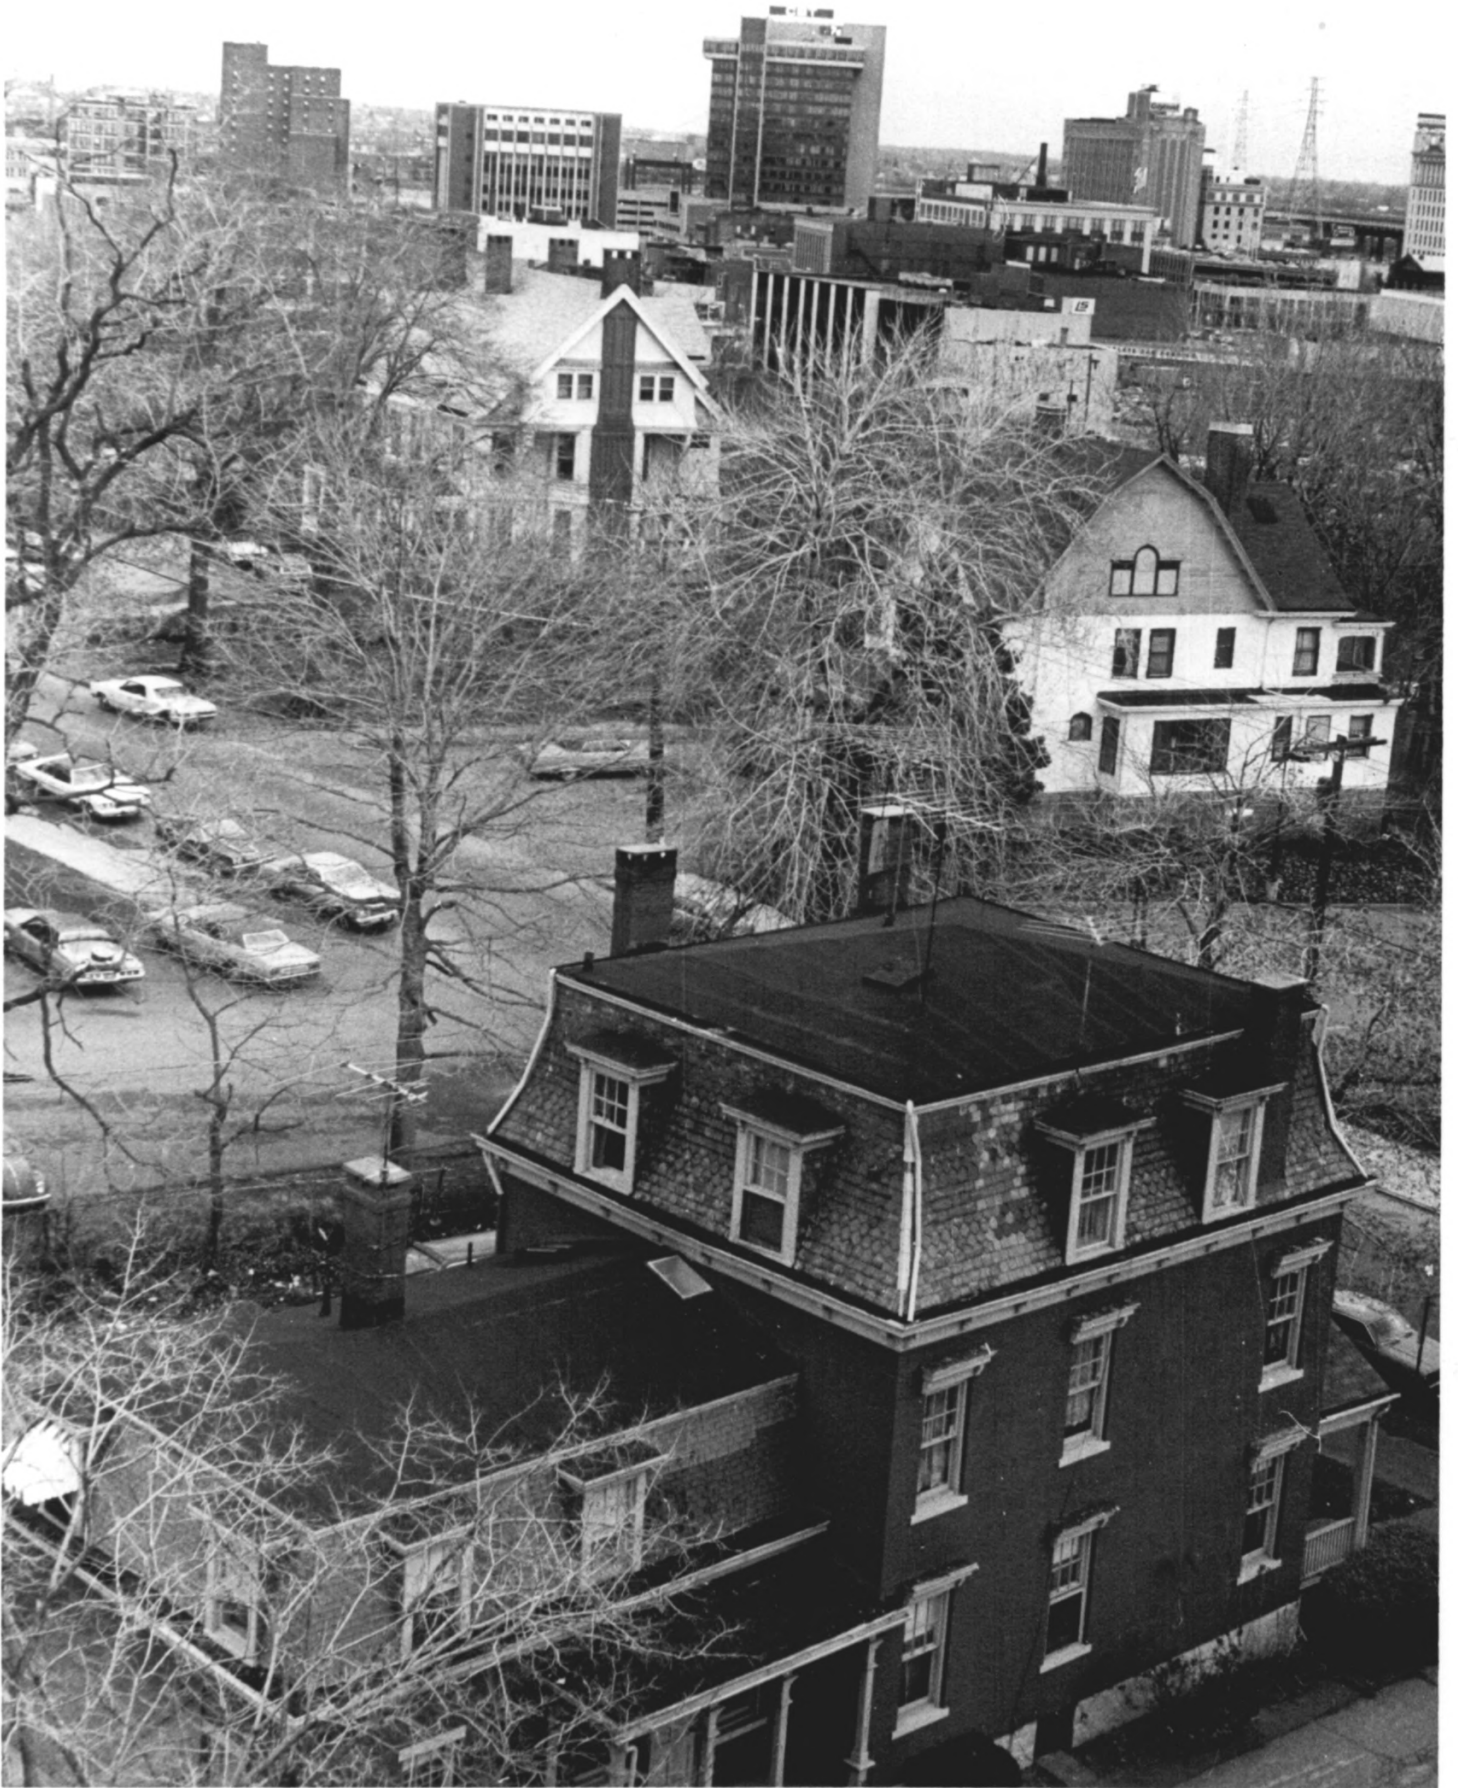

PHOTOGRAPH 1

Peyton R. Bishop House

Bridgeport, Connecticut

WASHINGTON AVENUE STREET-

SCAPE VIEW LOOKING NORTH-
EAST

C. Brilvitch photograph

March 1986

Negative on file Connecticut

Historical Commission

APR 21 1987

PHOTOGRAPH 2

Peyton R. Bishop House

Bridgeport, Connecticut

WASHINGTON AVENUE STREET-

SCAPE VIEW LOOKING SOUTH-
EAST

C. Brilvitch photograph

May 1983

Negative on file Connecticut

Historical Commission

APR 21 1987

APR 21 1987

PHOTOGRAPH 3

Peyton R. Bishop House
Bridgeport, Connecticut
FACADE AND WEST SIDE ELEV.

FOLLOWING 1985 RENOVATION
C. Brilvitch photograph
March 1986

Negative on file Connecticut
Historical Commission

PHOTOGRAPH 4

Peyton R. Bishop House
Bridgeport, Connecticut
WEST SIDE ELEVATION

C. Brilvitch photograph
March 1986

Negative on file Connecticut
Historical Commission