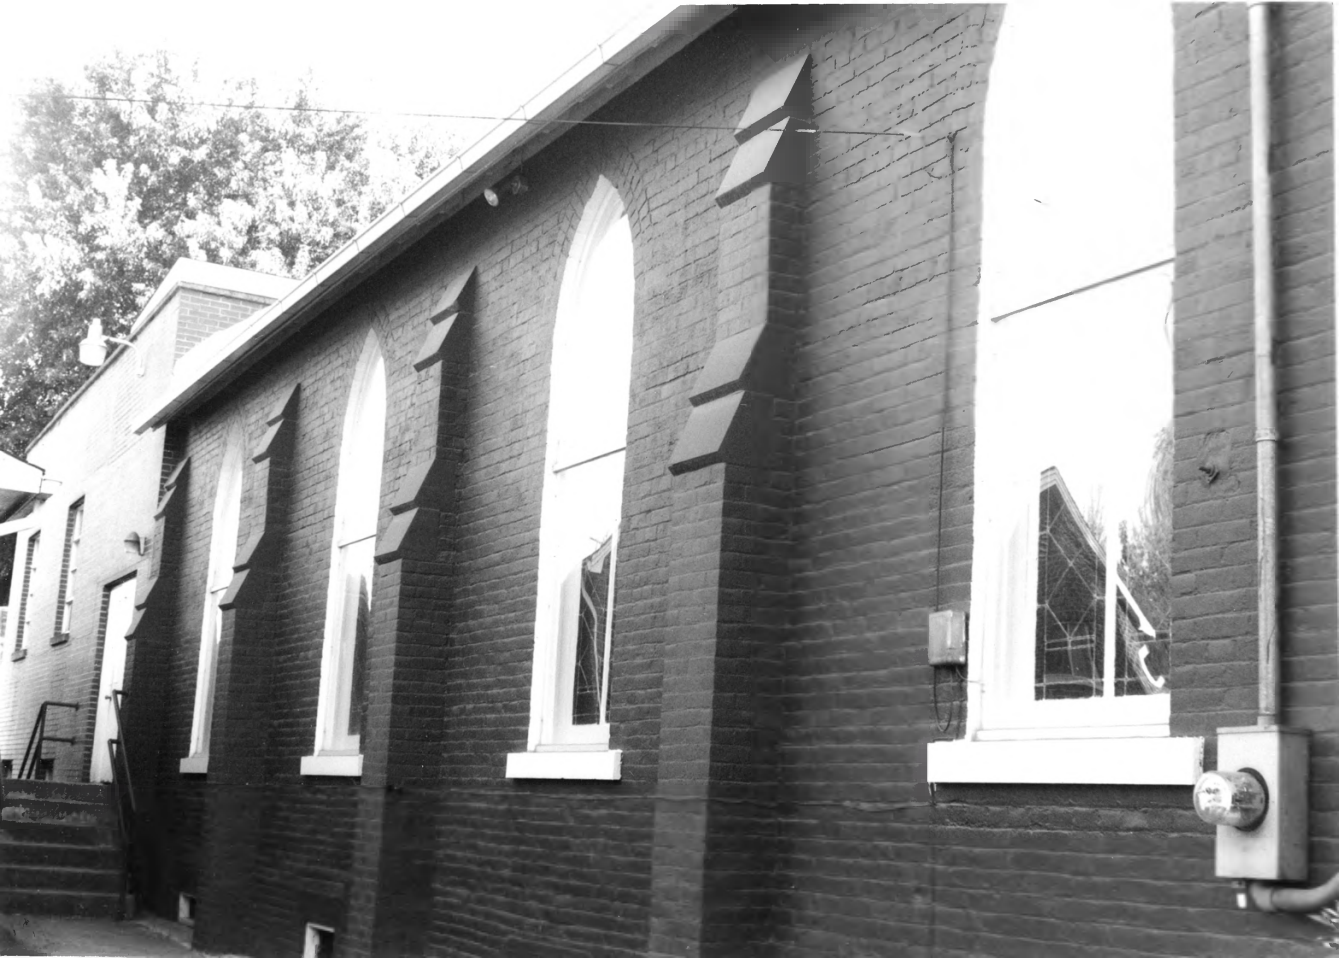

Location 204 W. Main St., Louisa, Lawrence Co., KY

Photographer Carolyn Murray Wooley

Date Taken August, 1984

Negative Location Kentucky Heritage Council

View North West Front

Photo # 2

KENTUCKY HERITAGE COUNCIL
STATE HISTORIC PRESERVATION OFFICE
FRANKFORT, KENTUCKY 40601