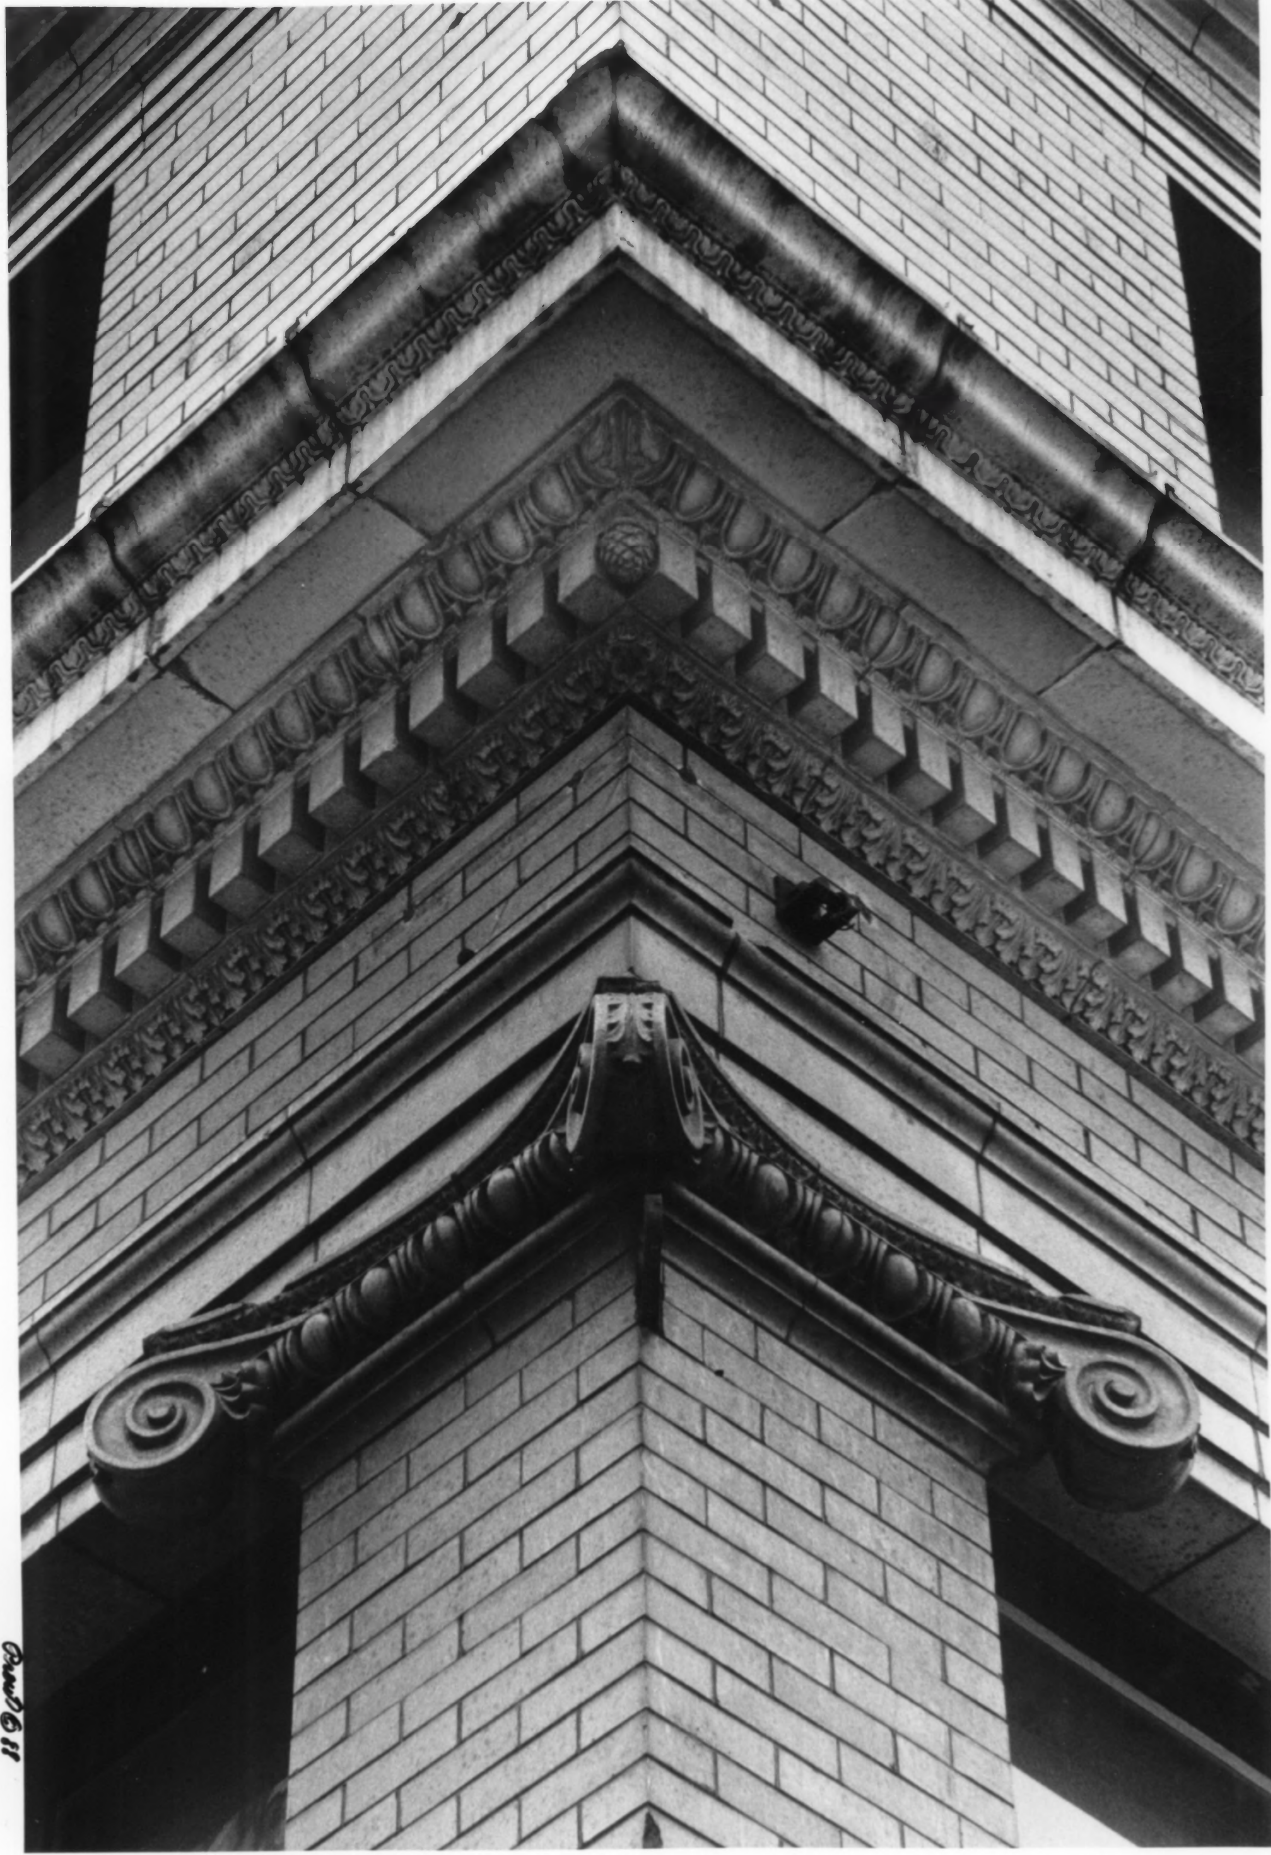

Clemmer Theater - the Met 6/1/88

#1 of 10 - Lookingsouthwest at the building exterior (east and north elevations).

West 901 Sprague Ave. Spokane, Washington

Photo: Fred Hilker
509 326 7561

Clemmer Theater - the Met 6/1/88

#2 of 10 - Looking southeast at the
building exterior (north elevation).
Davenport Hotel (NRHP '76) in the
background.

West 901 Sprague Ave. Spokane, Washington

*Photo: Fred Hilker
509.326.7561*

119611

Jerry Prout Photographer
509-327-9643 ☺