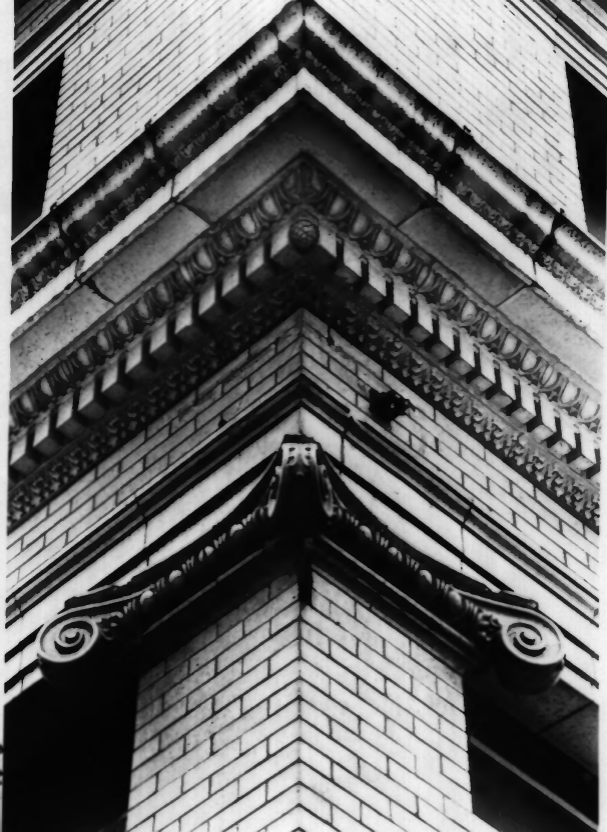

Clemmer Theater

Spokane, Spokane Co, WA

Photo: Fred Hilker, June, 1988

Neg: OATD

View: Looking SE At North
elevation

Photo # 2 of 10

Clemmer Theater
Spokane, Spokane Co, WA
Photo: Jerry Prout, June, 1988
Neg: OATHP
View: detail exterior brickwork
Photo # 3 of 10