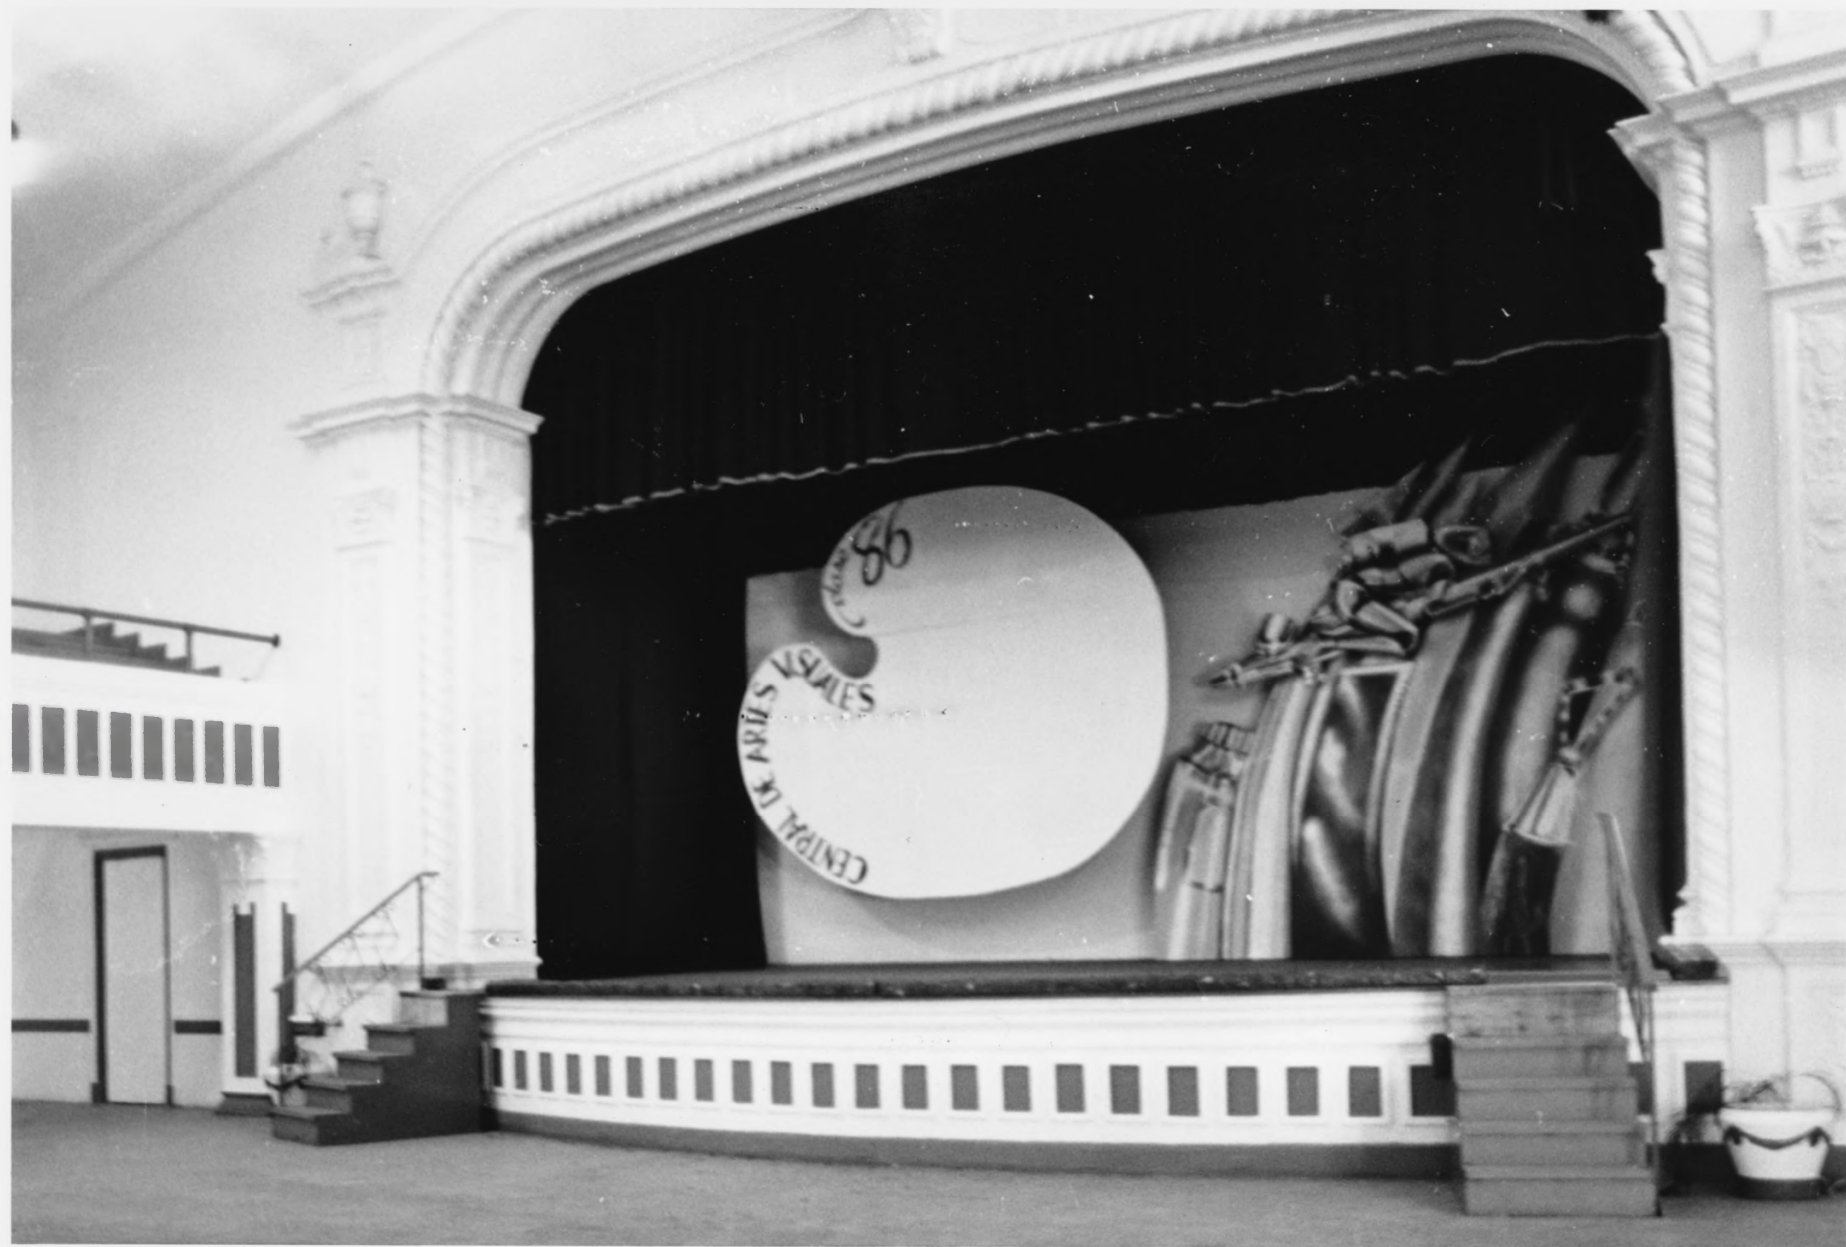

San Juan , Puerto Rico

Photo : Central High School (#8 of 11)

View : Hallway at third floor  
vestibule

Photographer: Jorge Rigau

Date : September 1986 .

Negative on file at Colación, Inc.