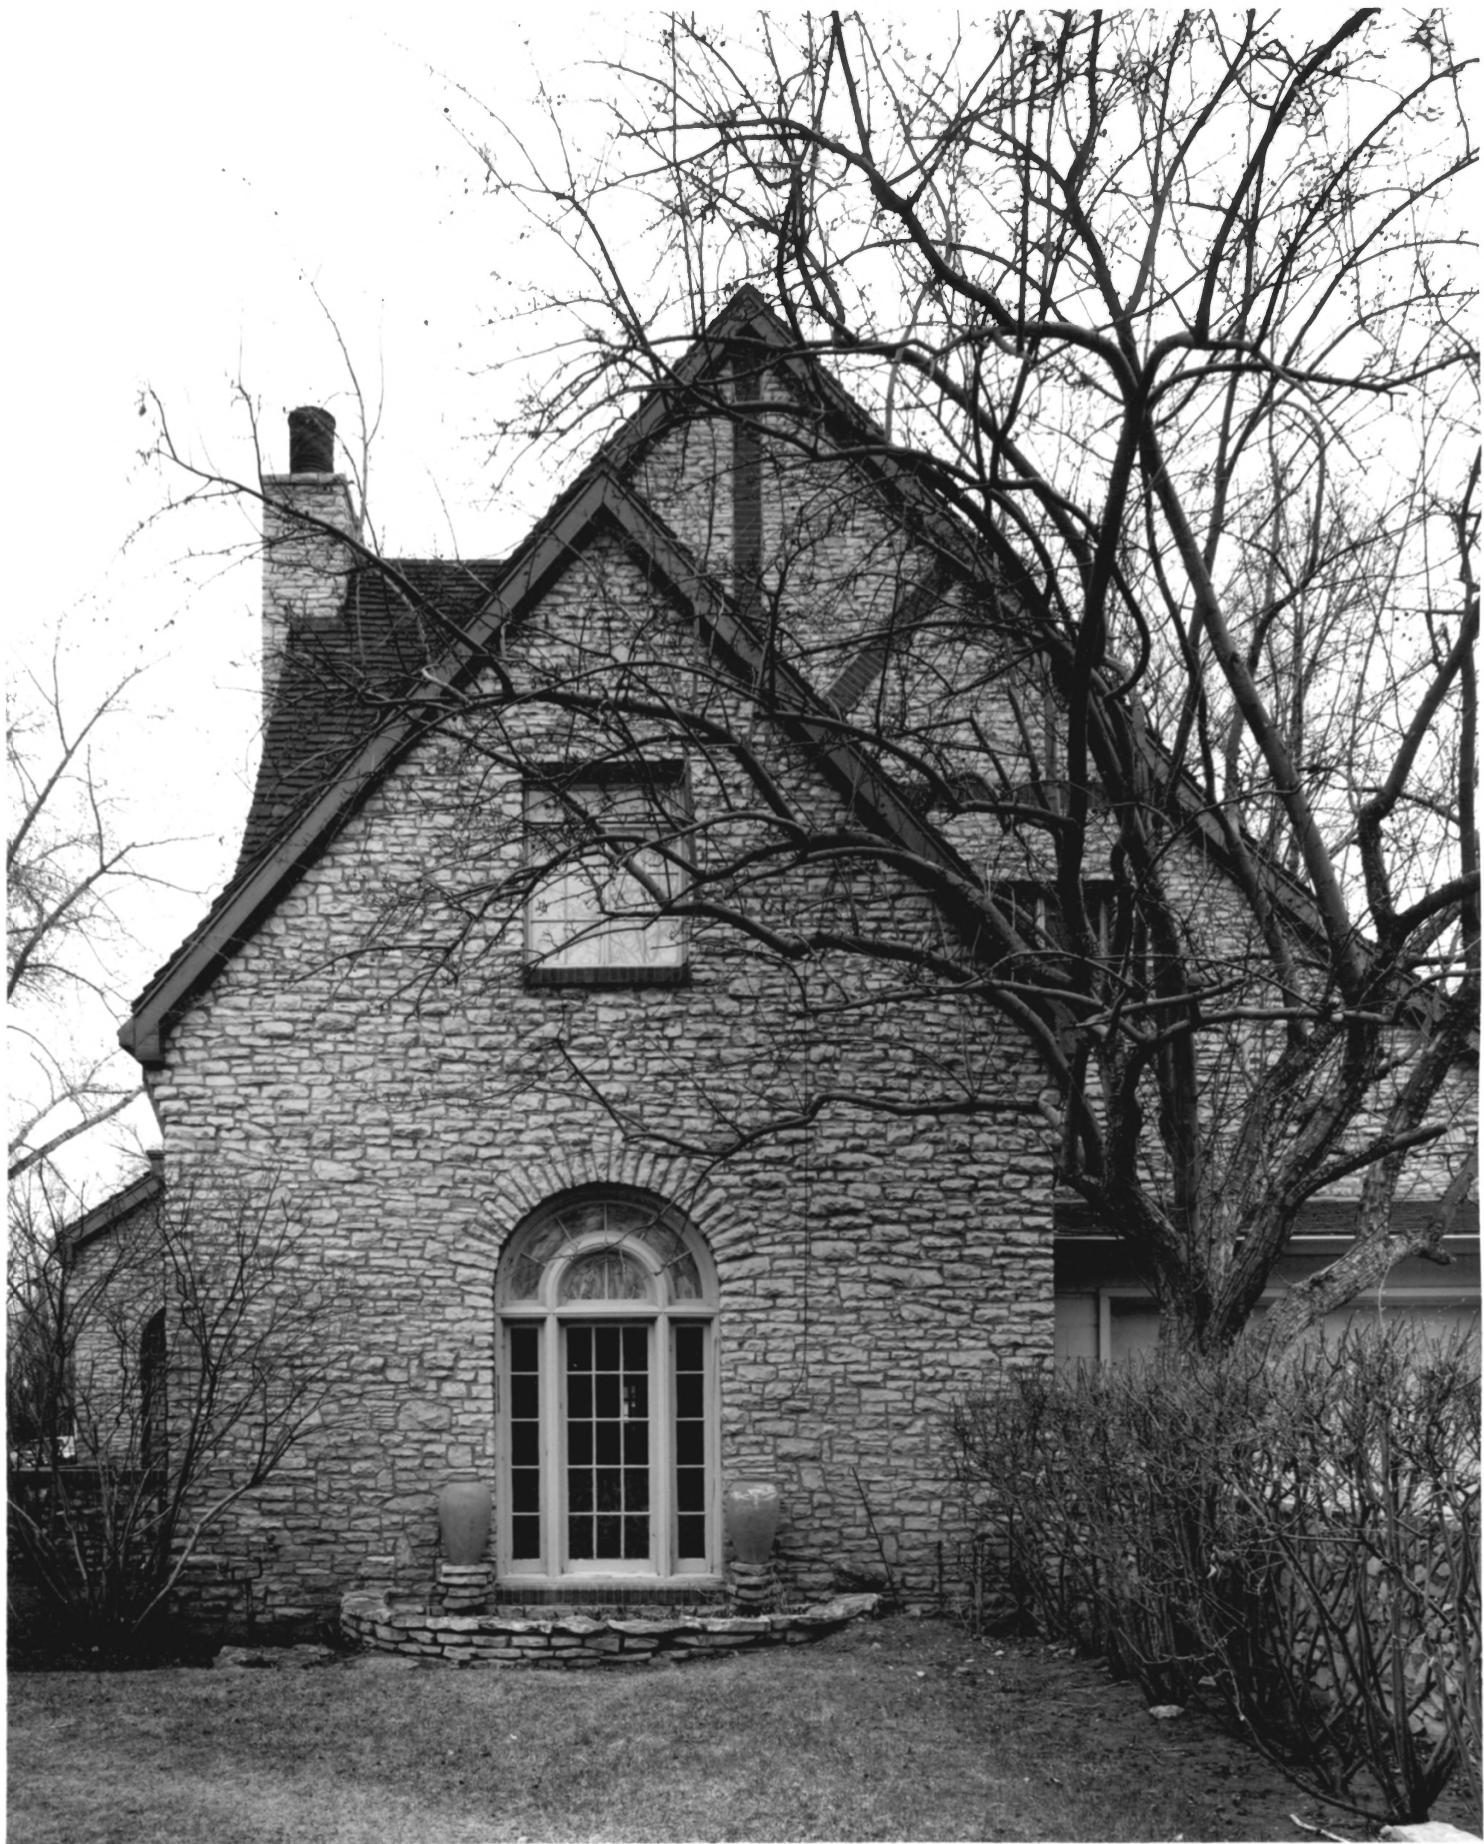

June 2, 1991

Front of Goodale House

Located at 214 South 14th St. in Laramie, Wyo.

Albany County

View is West looking at (East) front of House

Photographer: Richard Collier

June 2, 1991

Front & side of Goodale House.

Located at 214 South 14th St. in Laramie, Wyo.

Albany County

Views southwest looking at the (North) side
and (East) front of the House

Photographer: Richard Collier

June 2, 1991

Side of Goodale House

Located at 214 South 14th St. in Laramie, Wyo,

Albany County

View is South looking at North side of House

Photographer: Richard Collier

June 2, 1991

Rear of Goodale House

Located at 214 South 14th St. in Laramie, Wyo

Albany County

View is Southeast looking at West Rear of House

Photographer: Richard Collier

June 2, 1991

Interior, Stairway Goodale House

Located at 214 South 14th Street in Laramie, Wyo

Albany County

View is Southeast looking at Stairway

Photographer: Richard Collier