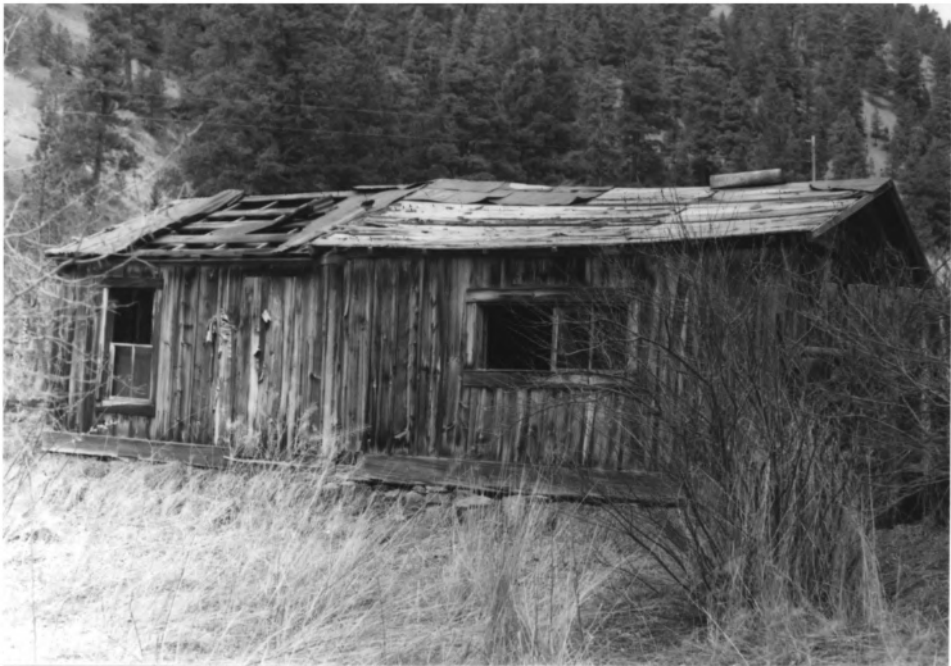

Desert Claim House S + W elev.
and Carrie

Joe & Hilger Ranch #D

Lewis and Clark Co, MT

Photographer: Trent Synness, 1999

Location of negative: Sleeping Giant Ranch
P.O. Box 6575
Helena, MT 59604

Direction of view: NE
Photo # 6