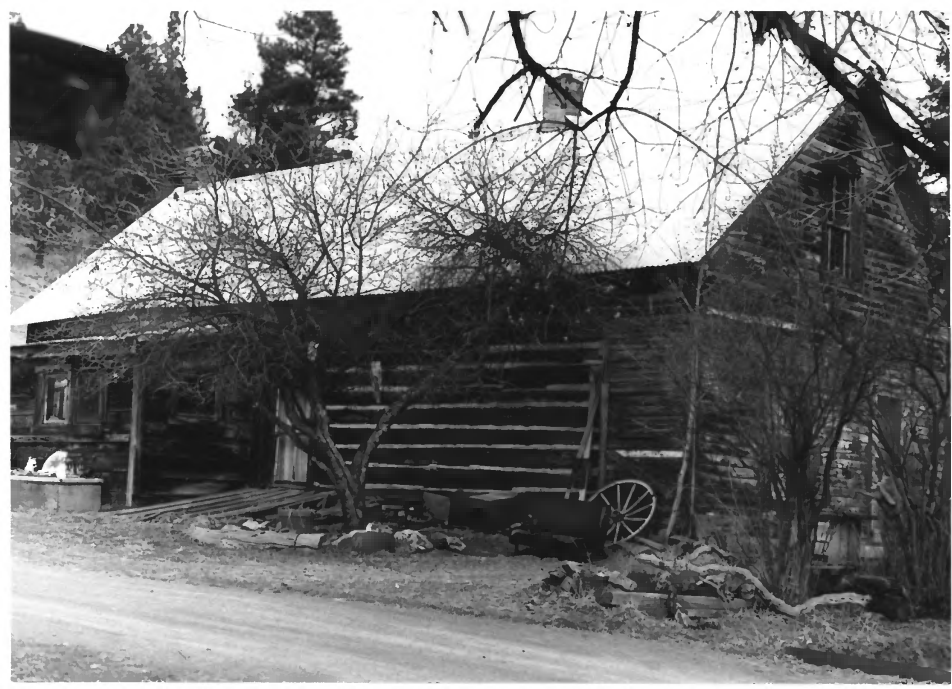

Photo # 8

Log Residence - south elevation (facade)

Joe Hilger Ranch H.D.

Lewis and Clark Co., MT

Photographer: Trent Synness, 1999

Location of negative: Sleeping Giant Ranch

P.O. Box 6575

Helena, MT 59604

Direction of view: NNW

Photo # 9

Log Residence - east and north elevations
Joe Hilger Ranch H.D.
Lewis and Clark Co. MT
Photographer: Trent Synness, 1999
Location of negative: Sleeping Giant Ranch
P.O. Box 6575
Helena, MT 59604
Direction of view: SW
Photo# 10

Log Residence - west elevation

Joe and Carrie Hilger Ranch H.D.

Lewis and Clark County, MT

Photographer: Trent Syness, 1999

Location of negatives: Sleeping Giant Ranch
PO Box 6575
Helena MT 59604

Direction of view: NE