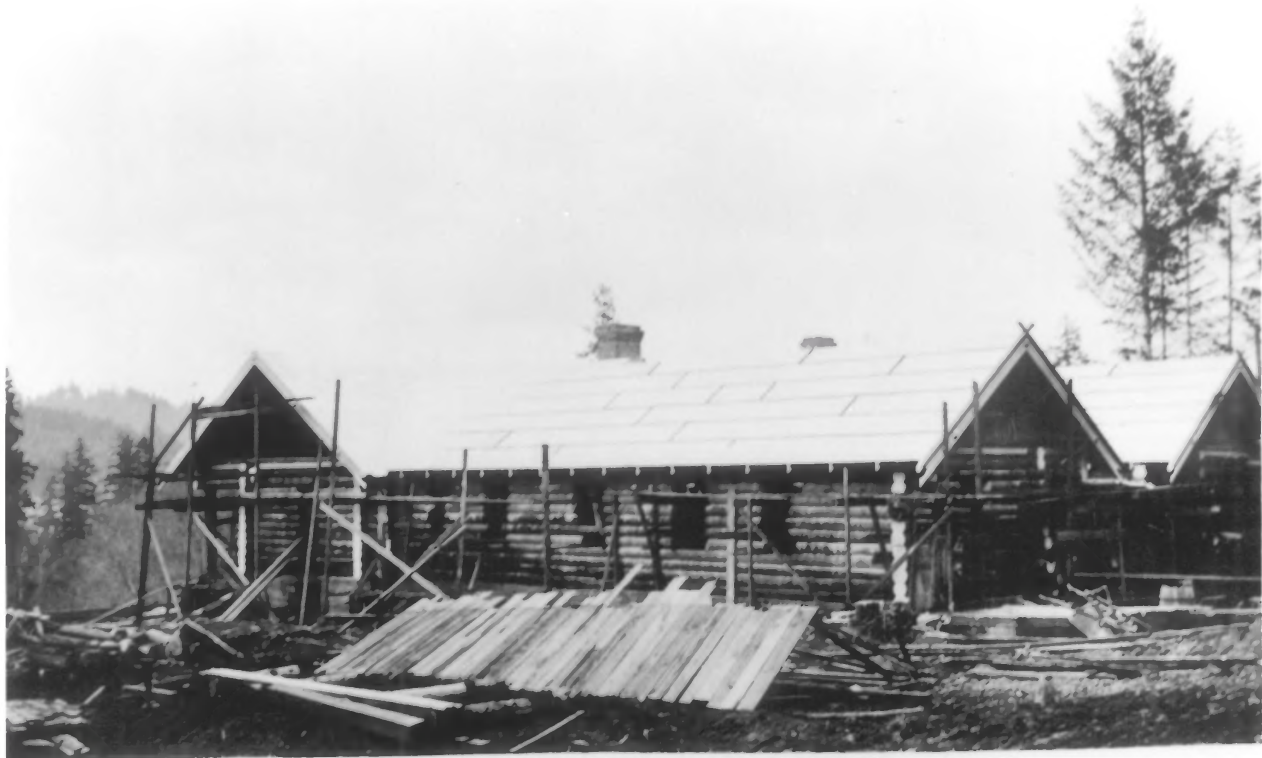

Bedroom.

Dee Brook Farm

Photo 9 of 9

Gaston, Oregon

Washington Countu

15 October 1984

E. Gail Throop, photographer

Repository: Gordon B. Dodds

1665 N.W. 131st Avenue

Portland, Oregon 97229

"Whistling Billy" with Fred Dundee at wheel.

Dee Brook Farm

Photo addendum

Gaston, Oregon

Washington County

1921 historic view