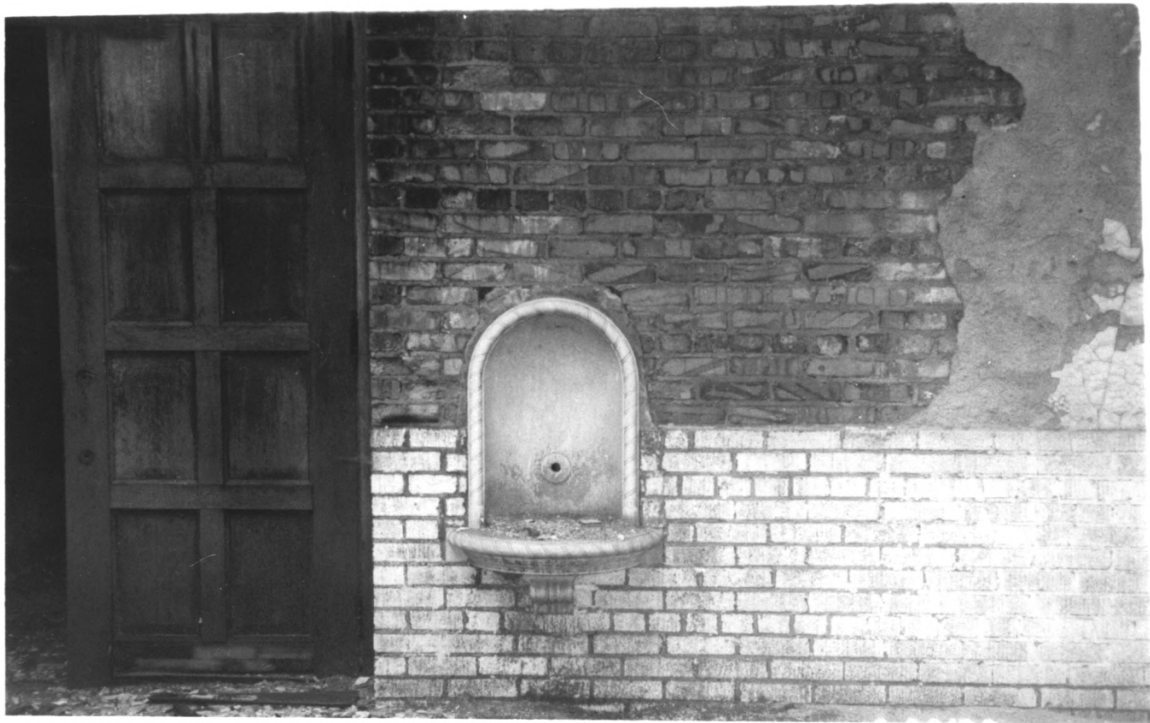

THE MEMORIAL AUDITORIUM 700-34 MASSACHUSETTS ST., GARY, IN
DISTRICT 1; LAKE COUNTY, IN; PHOTO #36