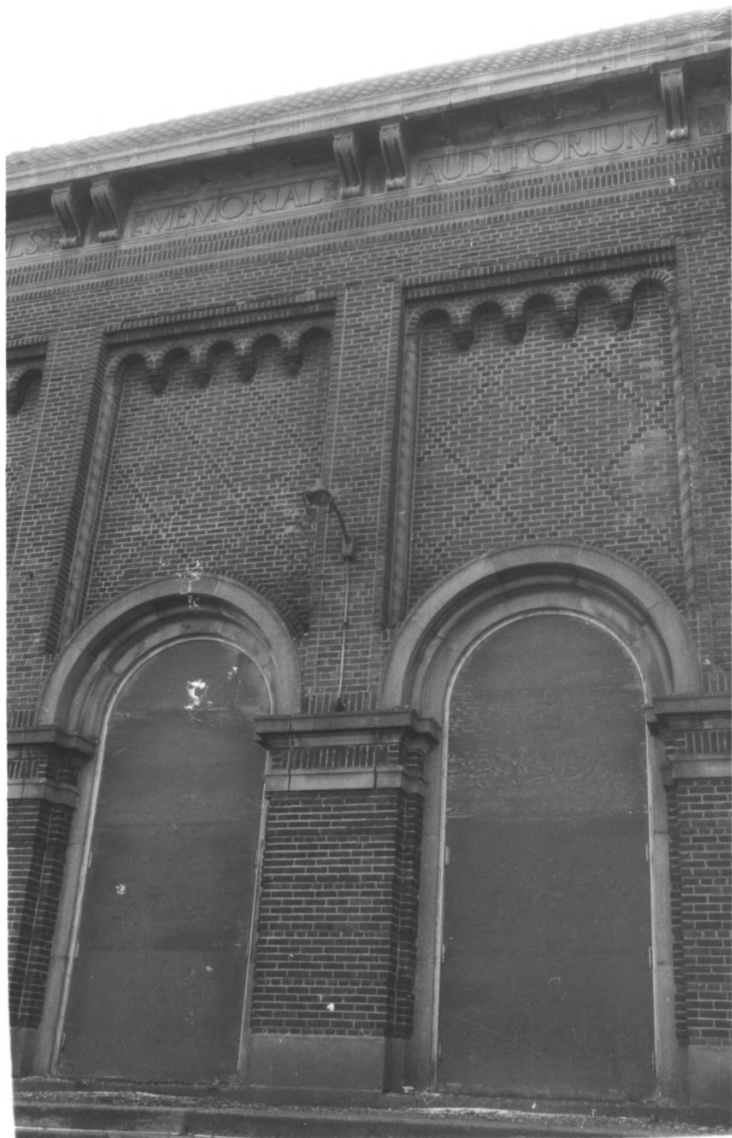

|

THE MEMORIAL AUDITORIUM 700-34 MASSACHUSETTS ST., GARY, IN
DISTRICT 1; LAKE COUNTY, INDIANA; PHOTO # 1

photo
#2

THE MEMORIAL AUDITORIUM 700-34 MASSACHUSETTS ST., GARY, IN
DISTRICT 1; LAKE COUNTY, IN, PHOTO #2