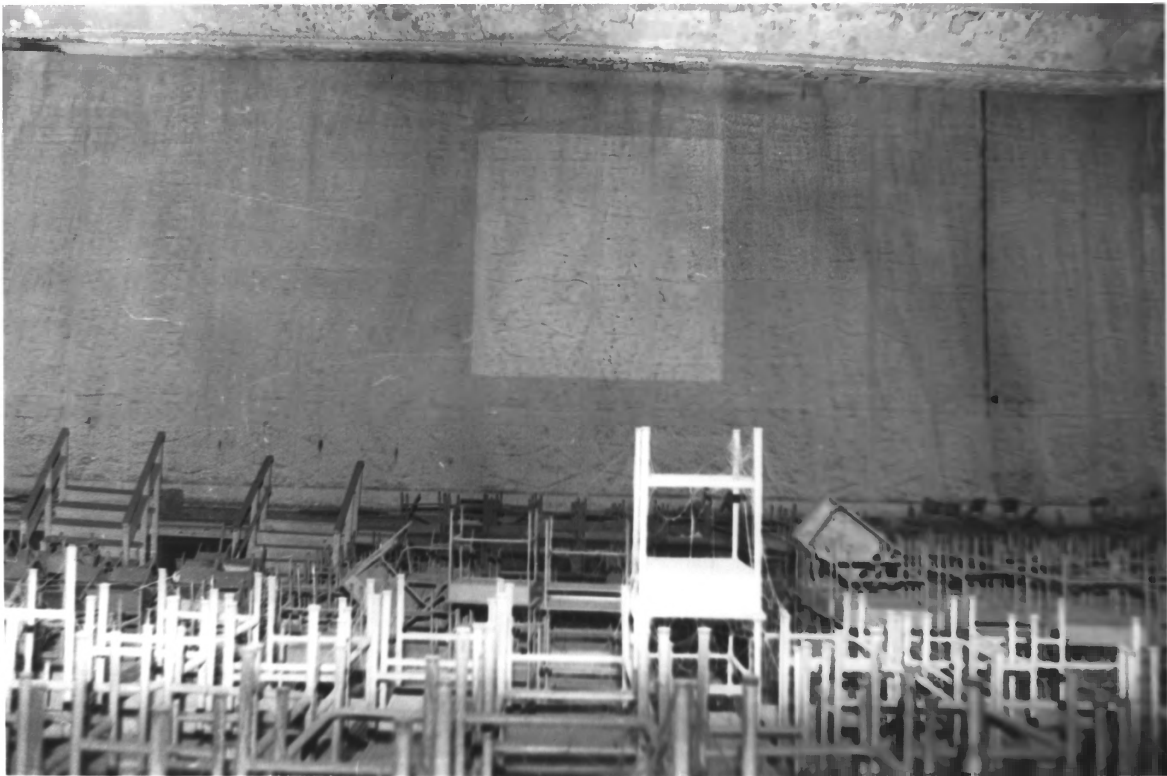

THE MEMORIAL AUDITORIUM 700-34 MASSACHUSETTS ST., GARY, IN
DISTRICT 1; LAKE COUNTY, IN; PHOTO # 27