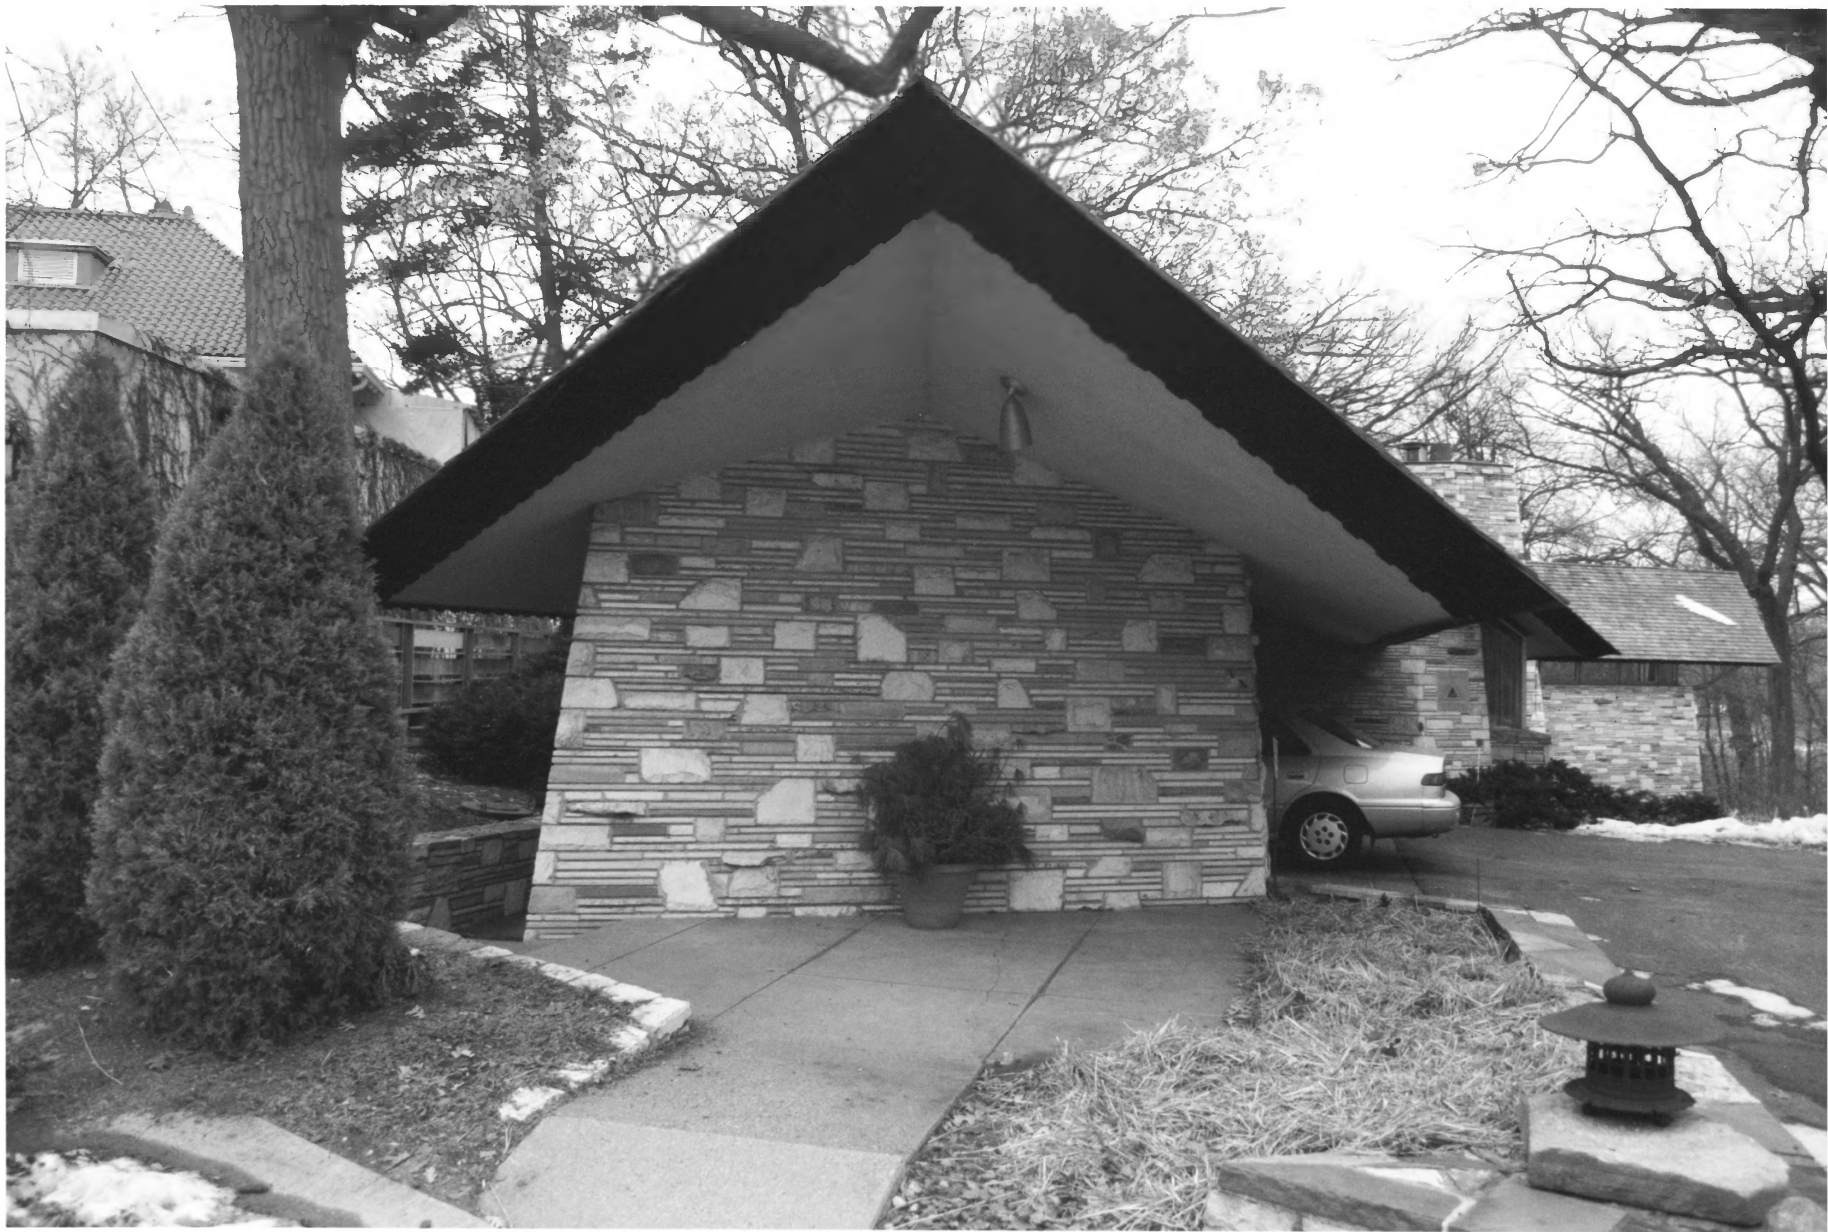

Neil, Frieda and Henry J., House

Hennepin Co., MN

014755-19

Meiks, Frieda and Henry T., House
2801 Burnham Blvd., Minneapolis
Hennepin Co., MN

014755-19

Photographer: R. Anderson

January 2004

MN Historical Society, 345 Kellogg Blvd. W., St. Paul, MN 55102
Looking NW