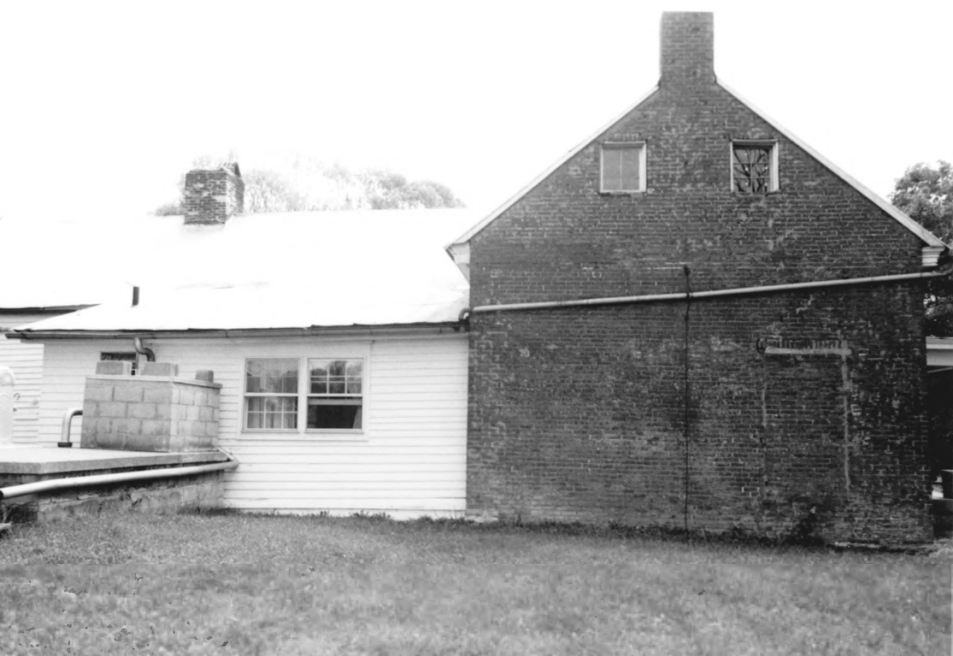

Madison Co. MRA

Name Turner-Fitzpatrick House (Ma 182)

Location Crutcher Lane in Madison Co.

Photographer H. Powell/S. Willis

Date Taken 1985

Negative Location KHC

View North facade

Photo # 3