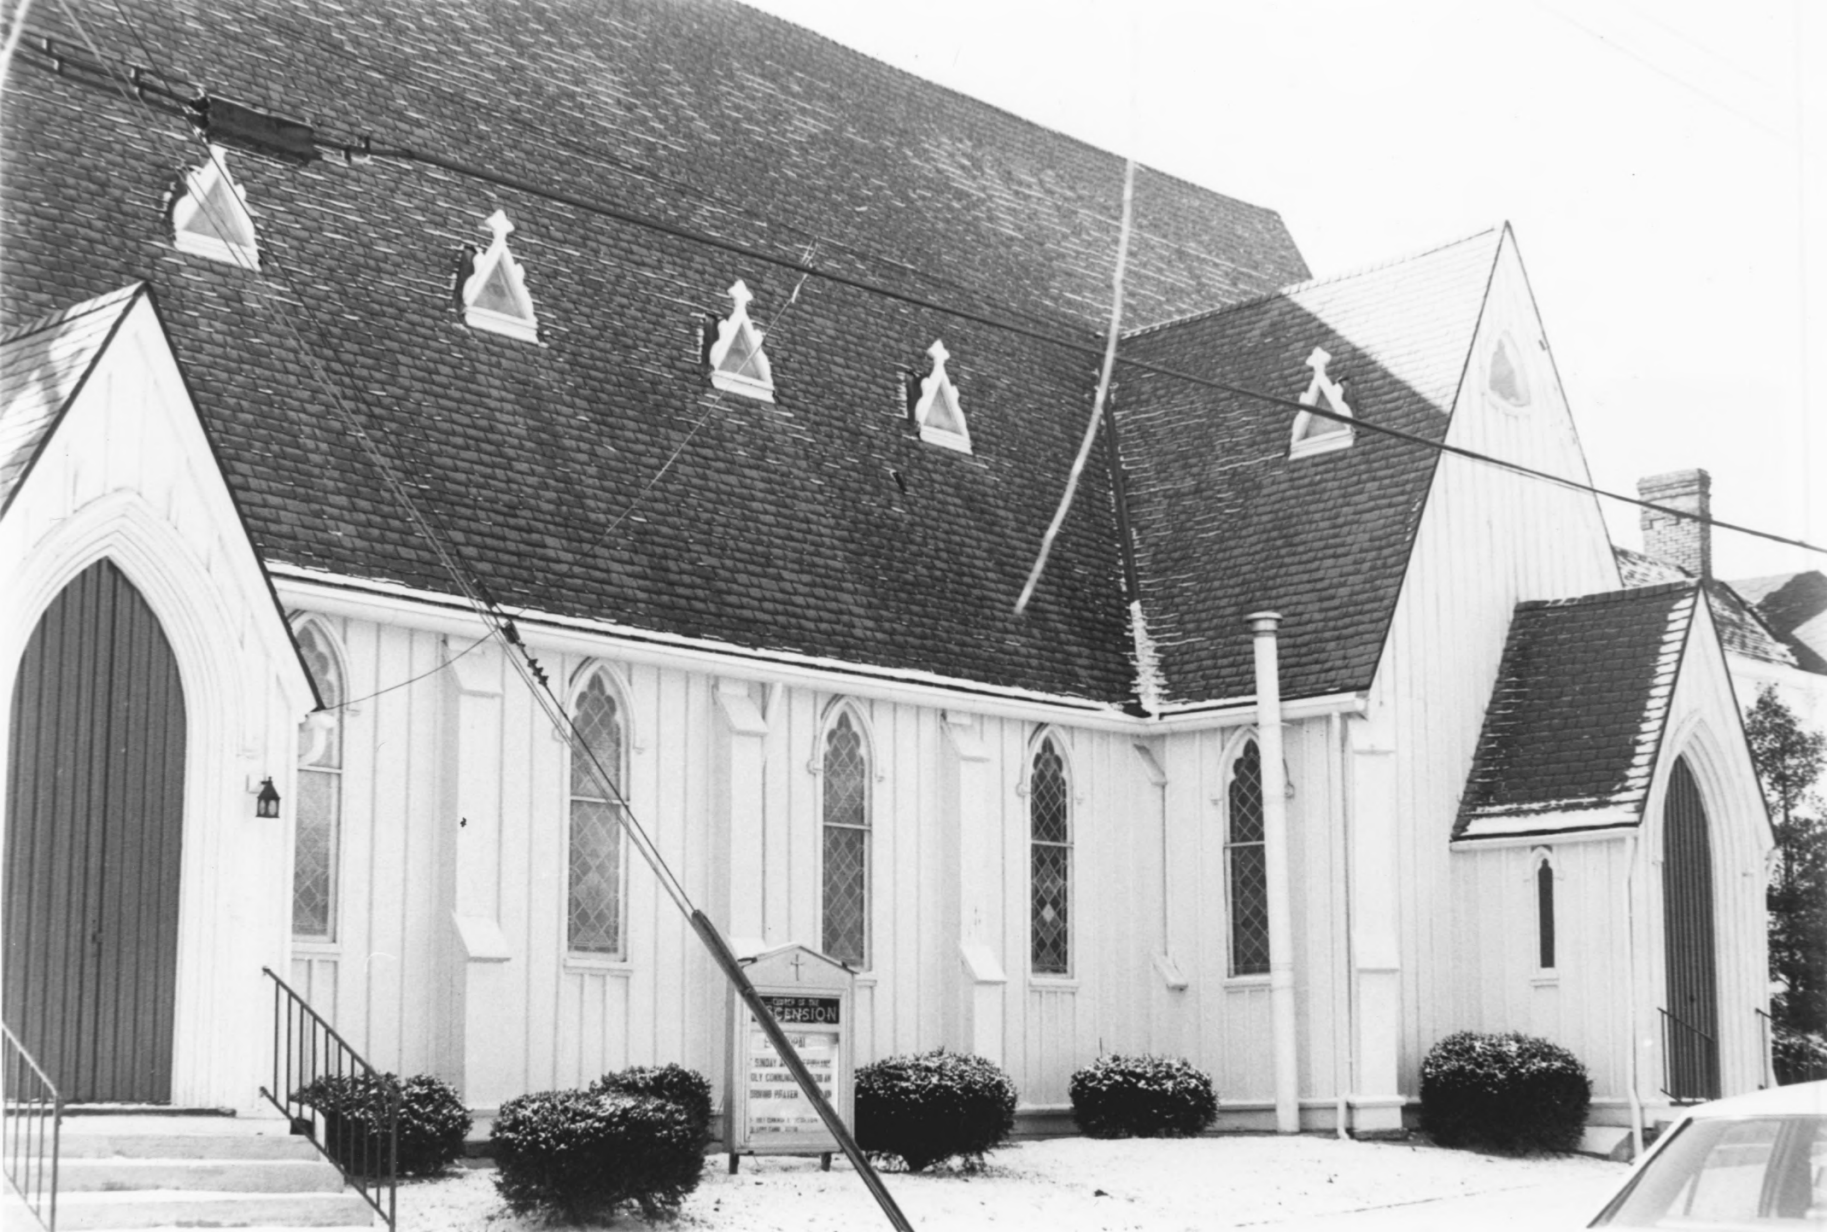

CHURCH OF THE
ASCENSION
SUNDAY 10:00 AM
WEDNESDAY 7:00 AM
SUNDAY PRAYER
WEDNESDAY PRAYER
SUNDAY PRAYER
WEDNESDAY PRAYER