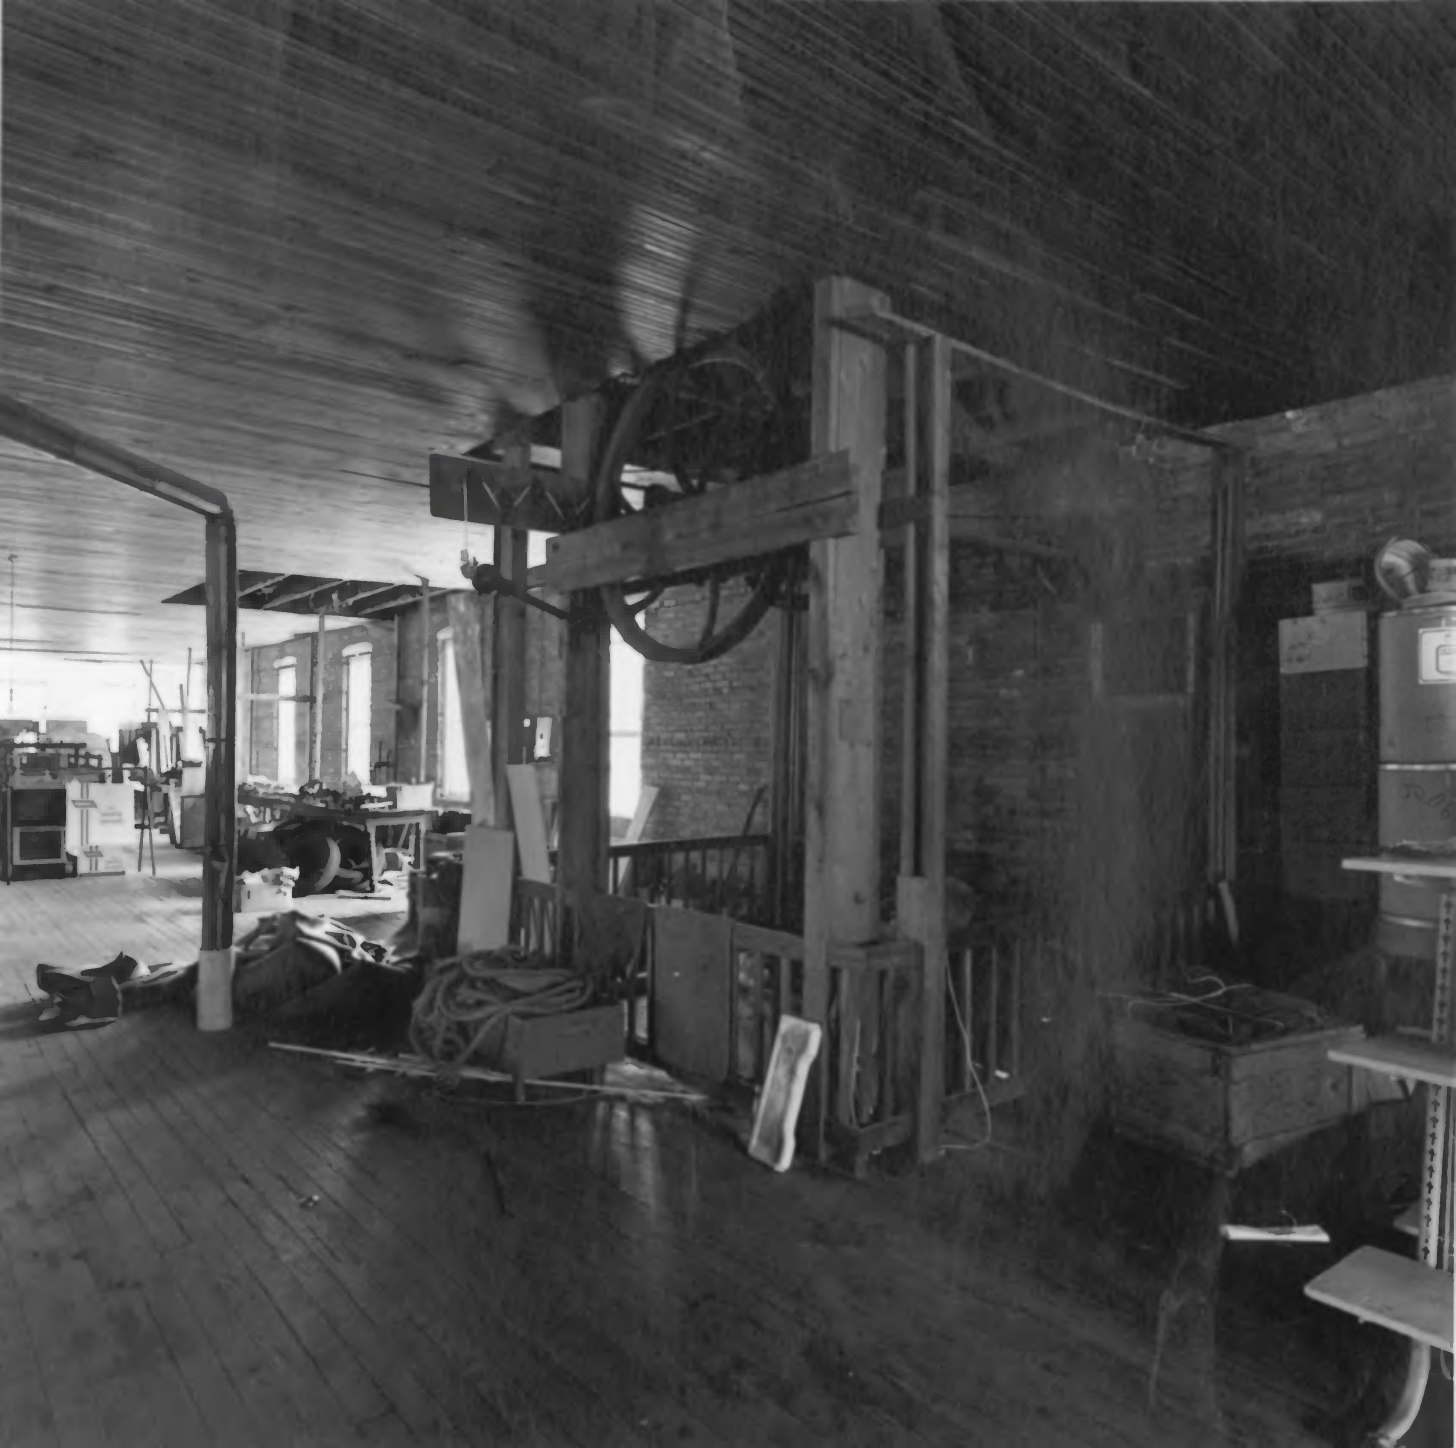

R. F. STRICKLAND COMPANY

Concord, Pike County, Georgia

Photographer: James R. Lockhart

Negatives Filed: Georgia Department of
Natural Resources

Date: August, 1981

Description (11 of 19): Second floor,
Strickland's store; photographer facing
south.